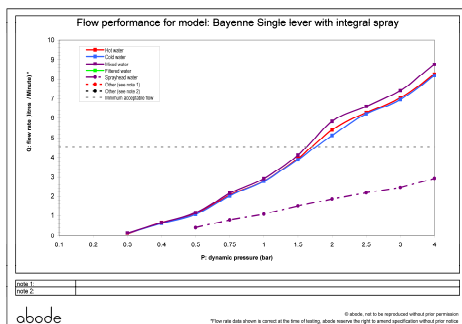

## Packaged properties:

**Box length (mm):** 605    **Box depth (mm):** 85    **Tap only weight (kg):** 3.88  
**Box width (mm):** 320    **Units per outer:** 5    **Boxed weight (kg):** 4.68

## Product dimensions:

- **Overall Height / projection (mm):** 327
- **Exit reach (mm):** 230
- **Exit height (mm):** 234
- **Centre distance(s):** N/A
- **Base diameter(s) (mm):** 66
- **Recommended hole diameter (mm):** Ø 35
- **Max. surface depth (mm):** 60
- **Spout diameter (mm):** 20
- **Spout aerator size:** M24

## Product flow characteristics:

- **Min / Max water pressure (bar):** 1.50 / 5.5
- **Recommended / Max water temperature:** 46°C / 70°C
- **Part G - Mixed flow rate at 3 bar (litres / min):** 9.32
- **Control valve type:** Single lever ceramic cartridge
- **Product flow characteristics:** Single flow
- **Non-return/Check valve(s):** Integral to H & C inlets and sprayhead
- **Aerator type:** Neoperl honeycomb light blue
- **Accepts revolve / spray aerator:** No
- **Spout connection method:** Locking collar
- **Tail pipe inlet / outlet size:** 1/2" BSP Male / M10
- **Inlet pipe type / length (mm):** flexible stainless braided hose / 480