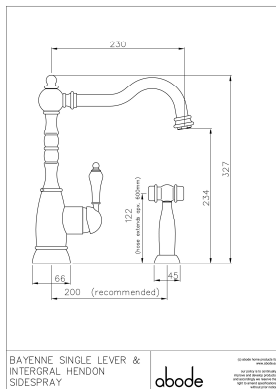

## Additional information / Parts included:

The installation of this product should respect requirement IRN R090. Triangular stabiliser

## Packaged properties:

**Box length (mm):** 605    **Box depth (mm):** 85    **Tap only weight (kg):** 3.88  
**Box width (mm):** 320    **Units per outer:** 5    **Boxed weight (kg):** 4.68

## Product dimensions:

- **Overall Height / projection (mm):** 327
- **Exit reach (mm):** 230
- **Exit height (mm):** 234
- **Centre distance(s):** N/A
- **Base diameter(s) (mm):** 66
- **Recommended hole diameter (mm):** Ø 35
- **Max. surface depth (mm):** 60
- **Spout diameter (mm):** 20
- **Spout aerator size:** M24

## Product flow characteristics:

- **Min / Max water pressure (bar):** 1.50 / 5.5
- **Recommended / Max water temperature:** 46°C / 70°C
- **Part G - Mixed flow rate at 3 bar (litres / min):** 9.32
- **Control valve type:** Single lever ceramic cartridge
- **Product flow characteristics:** Single flow
- **Non-return/Check valve(s):** Integral to H & C inlets and sprayhead
- **Aerator type:** Neoperl honeycomb light blue
- **Accepts revolve / spray aerator:** No
- **Spout connection method:** Locking collar
- **Tail pipe inlet / outlet size:** 1/2" BSP Male / M10
- **Inlet pipe type / length (mm):** flexible stainless braided hose / 480