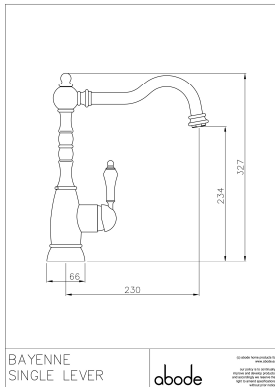

Additional information / Parts included:

Triangular stabiliser

Packaged properties:

Box length (mm): 605

Box depth (mm): 85

Tap only weight (kg): 3.04

Box width (mm): 320

Units per outer: 5

Boxed weight (kg): 3.84

Product dimensions:

- **Overall Height / projection (mm):** 327
- **Exit reach (mm):** 230
- **Exit height (mm):** 234
- **Centre distance(s):** N/A

- **Base diameter(s) (mm):** 66
- **Recommended hole diameter (mm):** Ø 35
- **Max. surface depth (mm):** 60

- **Spout diameter (mm):** 20
- **Spout aerator size:** M24

Product flow characteristics:

- **Min / Max water pressure (bar):** 0.50 / 5.5
- **Recommended / Max water temperature:** 46°C / 70°C
- **Part G - Mixed flow rate at 3 bar (litres / min):** 11.77