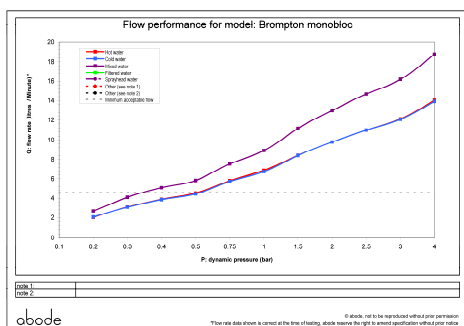

Product dimensions:

- **Overall Height / projection (mm):** 362
- **Exit reach (mm):** 229
- **Exit height (mm):** 231
- **Centre distance(s):** N/A
- **Base diameter(s) (mm):** 55
- **Recommended hole diameter (mm):** Ø 35
- **Max. surface depth (mm):** 55
- **Spout diameter (mm):** 20
- **Spout aerator size:** M20

Product flow characteristics:

- **Min / Max water pressure (bar):** 0.40 / 5.5
- **Recommended / Max water temperature:** 46°C / 70°C
- **Part G - Mixed flow rate at 3 bar (litres / min):** 16.18
- **Control valve type:** Ceramic disc QT
- **Product flow characteristics:** Single flow
- **Non-return/Check valve(s):** Integral to H & C inlets
- **Aerator type:** Neoperl SLIM AIR CCSLC – STD flow class V
- **Accepts revolve / spray aerator:** No
- **Spout connection method:** Locking collar
- **Tail pipe inlet / outlet size:** 1/2" BSP Male / M10
- **Inlet pipe type / length (mm):** flexible stainless braided hose / 480