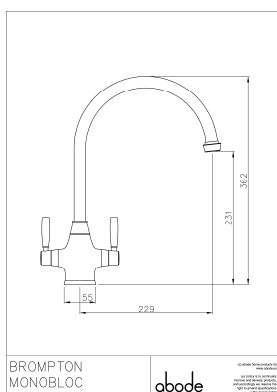

Brompton Monobloc

Product Finish: Pewter

Product code: AT3014
EAN13 barcode: 5060048383232

Product features:

- Low lead brass construction
- Quarter turn handle action for precise flow control
- Elegant classic retro design form
- Antisplash spout supplied as standard
- 5 year limited warranty

Additional information / Parts included:

Triangular stabiliser, Cache aerator key

Packaged properties:

Box length (mm): 605 **Box depth (mm):** 85 **Tap only weight (kg):** 2.12
Box width (mm): 320 **Units per outer:** 5 **Boxed weight (kg):** 3.00

Product dimensions:

- **Overall Height / projection (mm):** 362
- **Exit reach (mm):** 229
- **Exit height (mm):** 231
- **Centre distance(s):** N/A
- **Base diameter(s) (mm):** 55
- **Recommended hole diameter (mm):** Ø 35
- **Max. surface depth (mm):** 55
- **Spout diameter (mm):** 20
- **Spout aerator size:** M20

Product flow characteristics:

- **Min / Max water pressure (bar):** 0.40 / 5.5
- **Recommended / Max water temperature:** 46°C / 70°C
- **Part G - Mixed flow rate at 3 bar (litres / min):** 16.18
- **Control valve type:** Ceramic disc QT
- **Product flow characteristics:** Single flow
- **Non-return/Check valve(s):** Integral to H & C inlets
- **Aerator type:** Neoperl SLIM AIR CCSLC – STD flow class V
- **Accepts revolve / spray aerator:** No
- **Spout connection method:** Locking collar
- **Tail pipe inlet / outlet size:** 1/2" BSP Male / M10
- **Inlet pipe type / length (mm):** flexible stainless braided hose / 480