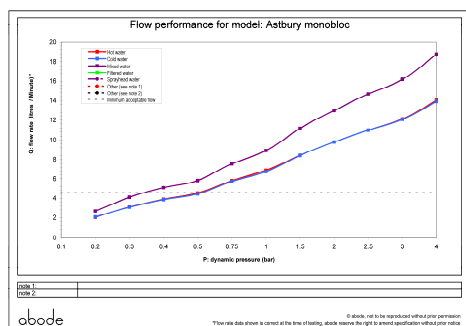

Boxed weight (kg): 3.26

Product dimensions:

- **Overall Height / projection (mm):** 370
- **Exit reach (mm):** 229
- **Exit height (mm):** 239
- **Centre distance(s):** N/A

- **Base diameter(s) (mm):** 60
- **Recommended hole diameter (mm):** Ø 35
- **Max. surface depth (mm):** 50

- **Spout diameter (mm):** 20
- **Spout aerator size:** M20

Product flow characteristics:

- **Min / Max water pressure (bar):** 0.40 / 5.5
- **Recommended / Max water temperature:** 46°C / 70°C
- **Part G - Mixed flow rate at 3 bar (litres / min):** 16.18

- **Control valve type:** Ceramic disc QT
- **Product flow characteristics:** Single flow
- **Non-return/Check valve(s):** Integral to H & C inlets

- **Aerator type:** Neoperl SLIM AIR CCSLC – STD flow class V
- **Accepts revolve / spray aerator:** No
- **Spout connection method:** Locking collar