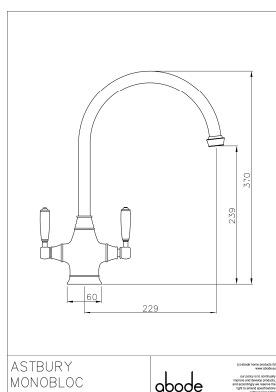

Astbury Monobloc

Product Finish: Chrome

Product code: AT3000

EAN13 barcode: 5060048383096

Product features:

- Low lead brass construction
- Quarter turn handle action for precise flow control
- Victorian inspired aesthetic
- Ceramic handle(s) as standard
- 5 year limited warranty

Additional information / Parts included:

Triangular stabiliser, Cache aerator key

Packaged properties:

Box length (mm): 605

Box depth (mm): 85

Tap only weight (kg): 3.12

Box width (mm): 320

Units per outer: 5

Boxed weight (kg): 3.26

Product dimensions:

- **Overall Height / projection (mm):** 370
- **Exit reach (mm):** 229
- **Exit height (mm):** 239
- **Centre distance(s):** N/A

- **Base diameter(s) (mm):** 60
- **Recommended hole diameter (mm):** Ø 35
- **Max. surface depth (mm):** 50

- **Spout diameter (mm):** 20
- **Spout aerator size:** M20

Product flow characteristics:

- **Min / Max water pressure (bar):** 0.40 / 5.5
- **Recommended / Max water temperature:** 46°C / 70°C
- **Part G - Mixed flow rate at 3 bar (litres / min):** 16.18