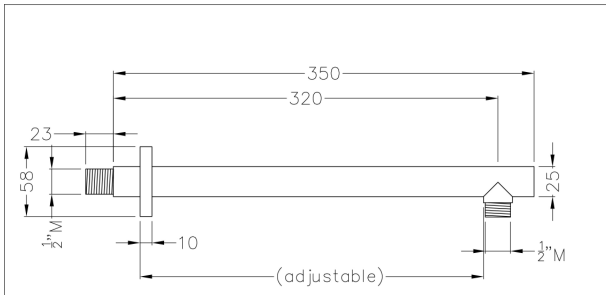

Product dimensions:

Euphoria round minimal wall mounted shower arm

- **Product mounted where:** Wall
- **Recommended hole size:** N/A mm
- **Overall Height / projection:** 350 mm
- **Exit reach:** 320 mm
- **Exit height:** 50 mm
- **Base size:** 58 mm
- **Inlet centre distance(s):** N/A mm

- **Min. fitting depth required:** 60 mm N/A mm
- **Max. surface depth:** N/A

Product flow characteristics:

FLOW GRAPH NOT APPLICABLE

- **Min / Max water pressure (bar):** N/A* / 5.00
- **Part G max. mixed flow rate at 3 bar (l/m):** N/A
- **Inlet connection type / length:** Fixed / 23 mm
- **Inlet (plumbing connection) / outlet size:** 1/2" M / 1/2" M
- **Product flow characteristics:** N/A
- **Non return valve(s) supplied or position:** No
- **Aerator type:** N/A
- **Control valve type:** N/A (N/A)
- **Includes output diverter?:** N/A
- **Inlet meshed particle filters included:** N/A
- **Shower hose type / length:** N/A / N/A

Warranty Summary (full details available on request):

- Materials and workmanship defects warranted for 5 years
- Valves and working parts warranted for 5 years
- Surface warranty defects warranted for 1 year
- O-rings, hoses & gaskets warranted for 1 year

Care instructions:

- Clean the mixers and showers regularly as required, using soap, do not use any other cleaners.
- Regular cleaning will prevent the build-up of lime scale and dirt
- After cleaning rinse thoroughly with clean water to remove any cleaner residue
- Residues of liquid soaps, shampoos and shower foams can also cause damage, so rinse with clean water after using, avoid contact with any abrasives