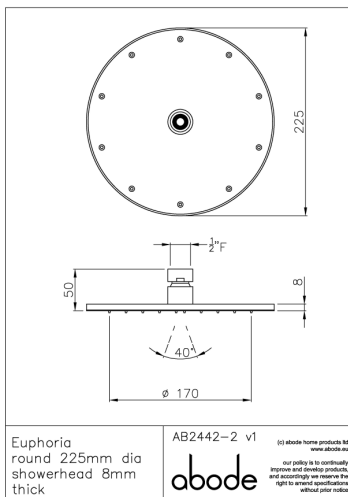

Product dimensions:

Euphoria round 225mm dia showerhead 8mm thick

- Product mounted where: Roof / wall
- Recommended hole size: N/A mm
- Overall Height / projection: 50 mm
- Exit reach: N/A mm
- Exit height: 50 mm
- Base size: N/A mm
- Inlet centre distance(s): N/A mm

- Min. fitting depth required: N/A mm N/A mm
- Max. surface depth: N/A

Product flow characteristics: