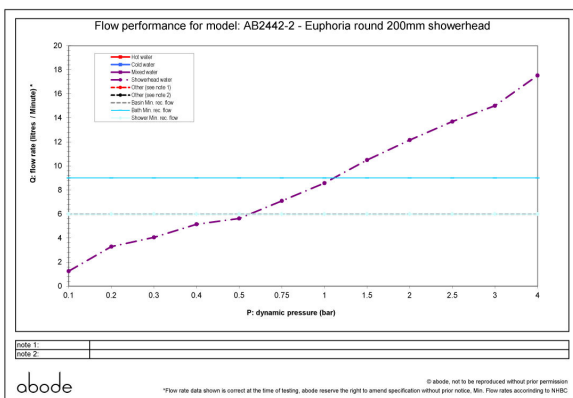

- Min / Max water pressure (bar): 0.55* / 5.00
- Part G max. mixed flow rate at 3 bar (l/m): 15
- Inlet connection type / length: Fixed / N/A mm
- Inlet (plumbing connection) / outlet size: 1/2" F / TBC
- Product flow characteristics: N/A
- Non return valve(s) supplied or position: No
- Aerator type: Clear silicone rub clean nozzles
- Control valve type: N/A (N/A)
- Includes output diverter?: N/A
- Inlet meshed particle filters included: 0.60 mm
- Shower hose type / length: N/A / N/A

Warranty Summary (full details available on request):

- Materials and workmanship defects warranted for 5 years
- Valves and working parts warranted for 5 years
- Surface warranty defects warranted for 1 year
- O-rings, hoses & gaskets warranted for 1 year

Care instructions:

- Clean the mixers and showers regularly as required, using soap, do not use any other cleaners.
- Regular cleaning will prevent the build-up of lime scale and dirt
- After cleaning rinse thoroughly with clean water to remove any cleaner residue
- Residues of liquid soaps, shampoos and shower foams can also cause damage, so rinse with clean water after using, avoid contact with any abrasives