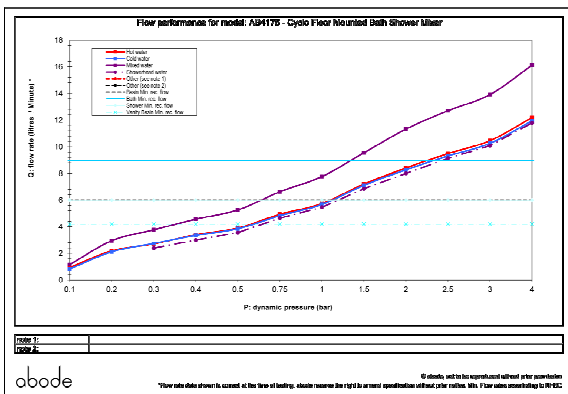

Packaged properties:

Box length (mm): 1200 Box depth(mm): 135
Box width(mm): 500 Boxed weight (Kg): 10.0

Includes pop up waste?: No

Additional comments:
Metal showerhead

Product dimensions:

- **Product mounted where:** Floor
- **Recommended hole size:** N/A mm
- **Overall Height / projection:** 1089 mm
- **Exit reach:** 240 mm
- **Exit height:** 798 mm
- **Base size:** 97 mm
- **Inlet centre distance(s):** N/A mm
- **Min. fitting depth required:** 50 mm
- **Max. surface depth:** N/A mm

Product flow characteristics:

- **Min / Max water pressure (bar):** 1.50* / 5.50
*Detailed minimum pressure requirements for this product: Bath 1.5, Shower 1.5 (bar)
- **Part G max. mixed flow rate at 3 bar (l/m):** 13.91
- **Inlet connection type / length:** Fixed / N/A mm
- **Inlet (plumbing connection) / outlet size:** 1/2" F / N/A
- **Product flow characteristics:** Single flow
- **Non return valve(s) supplied or position:** no
- **Aerator type:** Rectangular Neoperl antisplash (high flow)
- **Control valve type:** Single lever (35mm)
- **Includes output diverter?:** Yes
- **Inlet meshed particle filters included:** N/A
- **Shower hose type / length:** Smoothflex / 1.50 m