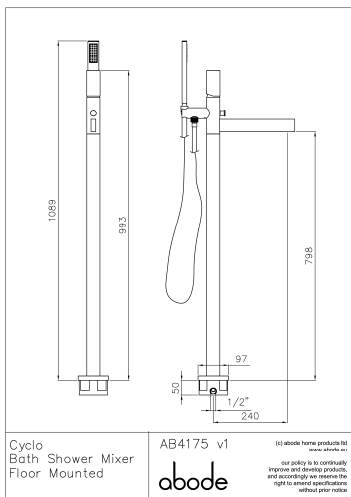

Product features:

- Metal construction throughout
- Modern minimalism with flair
- Single lever control for effortless single handed control
- Antisplash spout supplied as standard
- Single spray pattern showerhead

Packaged properties:

Box length (mm): 1200 Box depth(mm): 135
Box width(mm): 500 Boxed weight (Kg): 10.0

Includes pop up waste?: No

Additional comments:
Metal showerhead

Product dimensions:

- **Product mounted where:** Floor
- **Recommended hole size:** N/A mm
- **Overall Height / projection:** 1089 mm
- **Exit reach:** 240 mm
- **Exit height:** 798 mm
- **Base size:** 97 mm
- **Inlet centre distance(s):** N/A mm
- **Min. fitting depth required:** 50 mm
- **Max. surface depth:** N/A mm

Product flow characteristics:

- **Min / Max water pressure (bar):** 1.50* / 5.50
*Detailed minimum pressure requirements for this product: Bath 1.5, Shower 1.5 (bar)
- **Part G max. mixed flow rate at 3 bar (l/m):** 13.91
- **Inlet connection type / length:** Fixed / N/A mm
- **Inlet (plumbing connection) / outlet size:** 1/2" F / N/A
- **Product flow characteristics:** Single flow
- **Non return valve(s) supplied or position:** no
- **Aerator type:** Rectangular Neoperl antisplash (high flow)
- **Control valve type:** Single lever (35mm)
- **Includes output diverter?:** Yes
- **Inlet meshed particle filters included:** N/A
- **Shower hose type / length:** Smoothflex / 1.50 m