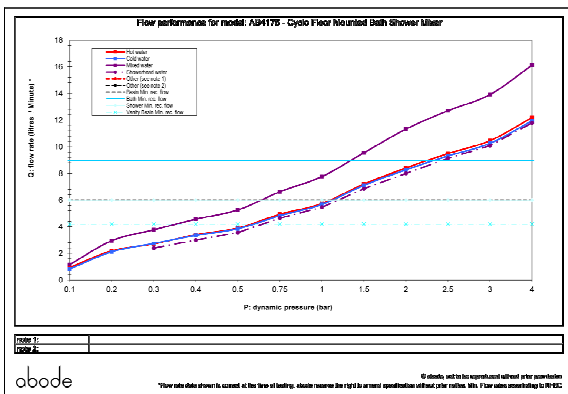

Packaged properties:

Box length (mm): 1200	Box depth(mm): 135
Box width(mm): 500	Boxed weight (Kg): 10.0

Includes pop up waste?: No

Additional comments:
Metal showerhead

Product dimensions:

- **Product mounted where:** Floor
- **Recommended hole size:** N/A mm
- **Overall Height / projection:** 1089 mm
- **Exit reach:** 240 mm
- **Exit height:** 798 mm
- **Base size:** 97 mm
- **Inlet centre distance(s):** N/A mm
- **Min. fitting depth required:** 50 mm
- **Max. surface depth:** N/A mm

Product flow characteristics:

- **Min / Max water pressure (bar):** 1.50* / 5.50
*Detailed minimum pressure requirements for this product: Bath 1.5, Shower 1.5 (bar)
- **Part G max. mixed flow rate at 3 bar (l/m):** 13.91
- **Inlet connection type / length:** Fixed / N/A mm
- **Inlet (plumbing connection) / outlet size:** 1/2" F / N/A
- **Product flow characteristics:** Single flow
- **Non return valve(s) supplied or position:** no
- **Aerator type:** Rectangular Neoperl antisplash (high flow)
- **Control valve type:** Single lever (35mm)
- **Includes output diverter?:** Yes
- **Inlet meshed particle filters included:** N/A
- **Shower hose type / length:** Smoothflex / 1.50 m