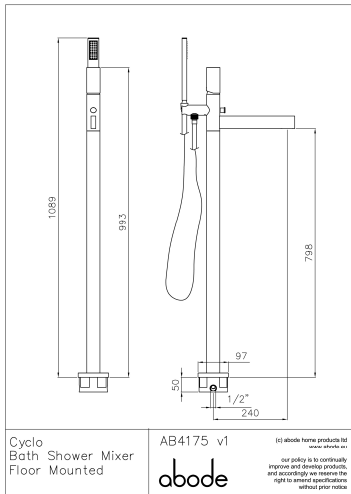

Product features:

- Metal construction throughout
- Modern minimalism with flair
- Single lever control for effortless single handed control
- Antisplash spout supplied as standard
- Single spray pattern showerhead

Packaged properties:

Box length (mm): 1200	Box depth(mm): 135
Box width(mm): 500	Boxed weight (Kg): 10.0

Includes pop up waste?: No

Additional comments:
Metal showerhead

Product dimensions:

- **Product mounted where:** Floor
- **Recommended hole size:** N/A mm
- **Overall Height / projection:** 1089 mm
- **Exit reach:** 240 mm
- **Exit height:** 798 mm
- **Base size:** 97 mm
- **Inlet centre distance(s):** N/A mm
- **Min. fitting depth required:** 50 mm
- **Max. surface depth:** N/A mm

Product flow characteristics:

- **Min / Max water pressure (bar):** 1.50* / 5.50
*Detailed minimum pressure requirements for this product: Bath 1.5, Shower 1.5 (bar)
- **Part G max. mixed flow rate at 3 bar (l/m):** 13.91
- **Inlet connection type / length:** Fixed / N/A mm
- **Inlet (plumbing connection) / outlet size:** 1/2" F / N/A
- **Product flow characteristics:** Single flow
- **Non return valve(s) supplied or position:** no
- **Aerator type:** Rectangular Neoperl antisplash (high flow)
- **Control valve type:** Single lever (35mm)
- **Includes output diverter?:** Yes
- **Inlet meshed particle filters included:** N/A
- **Shower hose type / length:** Smoothflex / 1.50 m