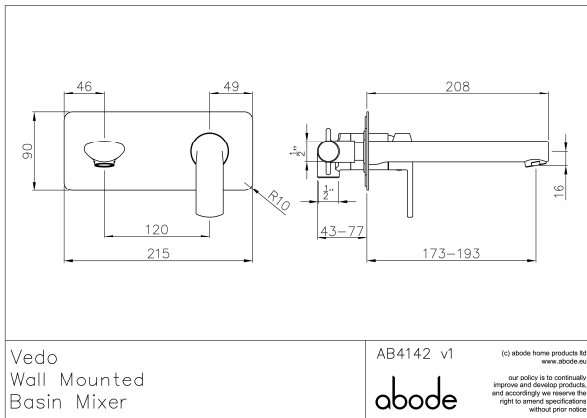

Product dimensions:

Vedo
Wall Mounted
Basin Mixer

AB4142 v1
abode

- **Product mounted where:** Wall
- **Recommended hole size:** 195x70 mm
- **Overall Height / projection:** 208 mm
- **Exit reach:** 173-193 mm
- **Exit height:** 16 mm
- **Base size:** 215x90 mm
- **Inlet centre distance(s):** N/A mm

- **Min. fitting depth required:** 43-77 mm
- **Max. surface depth:** N/A mm

Product flow characteristics: