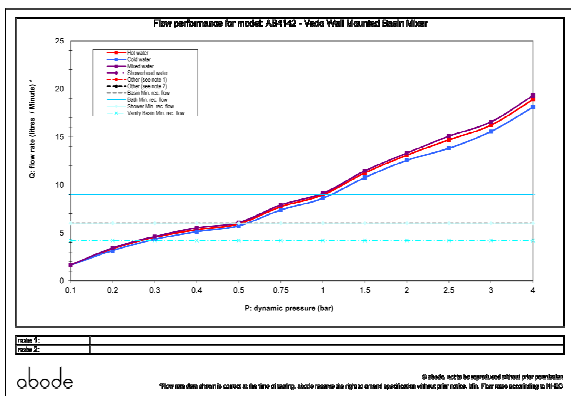

- **Min / Max water pressure (bar):** 0.50* / 5.50
- **Part G max. mixed flow rate at 3 bar (l/m):** 16.56
- **Inlet connection type / length:** Fixed / N/A mm
- **Inlet (plumbing connection) / outlet size:** 1/2" F / N/A
- **Product flow characteristics:** Single flow
- **Non return valve(s) supplied or position:** No
- **Aerator type:** Neoperl honeycomb (dark blue)
- **Control valve type:** Single lever (35mm)
- **Includes output diverter?:** N/A
- **Inlet meshed particle filters included:** N/A
- **Shower hose type / length:** N/A / N/A

Warranty Summary (full details available on request):

- Materials and workmanship defects warranted for 5 years
- Valves and working parts warranted for 5 years
- Surface warranty defects warranted for 1 year
- O-rings, hoses & gaskets warranted for 1 year

Care instructions:

- Clean the mixers and showers regularly as required, using soap, do not use any other cleaners.
- Regular cleaning will prevent the build up of lime scale and dirt
- After cleaning rinse thoroughly with clean water to remove any cleaner residue
- Residues of liquid soaps, shampoos and shower foams can also cause damage, so rinse with clean water after using, avoid contact with any abrasives