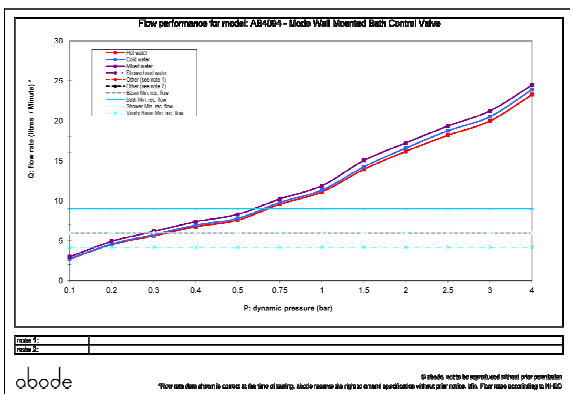

Product flow characteristics:

- Min / Max water pressure (bar): 0.75* / 5.50
- Part G max. mixed flow rate at 3 bar (l/m): 21.15
- Inlet connection type / length: Fixed / N/A mm
- Inlet (plumbing connection) / outlet size: 1/2" F / 1/2" F
- Product flow characteristics: Single flow
- Non return valve(s) supplied or position: N/A
- Aerator type: N/A
- Control valve type: Single lever (35mm)
- Includes output diverter?: N/A
- Inlet meshed particle filters included: N/A
- Shower hose type / length: N/A / N/A

Warranty Summary (full details available on request):

- Materials and workmanship defects warranted for 5 years
- Valves and working parts warranted for 5 years
- Surface warranty defects warranted for 1 year
- O-rings, hoses & gaskets warranted for 1 year

Care instructions:

- Clean the mixers and showers regularly as required, using soap, do not use any other cleaners.
- Regular cleaning will prevent the build up of lime scale and dirt
- After cleaning rinse thoroughly with clean water to remove any cleaner residue
- Residues of liquid soaps, shampoos and shower foams can also cause damage, so rinse with clean water after using, avoid contact with any abrasives