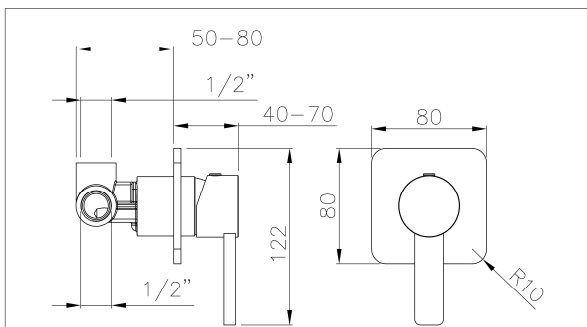

Product dimensions:

Modo
Bath Mixer Control
Wall Mounted

AB4094 v1
abode

- Product mounted where: Wall
- Recommended hole size: 60x60 mm
- Overall Height / projection: 40-70 mm
- Exit reach: N/A mm
- Exit height: N/A mm
- Base size: 80x80 mm
- Inlet centre distance(s): N/A mm

- Min. fitting depth required: 50-80 mm
- Max. surface depth: N/A mm