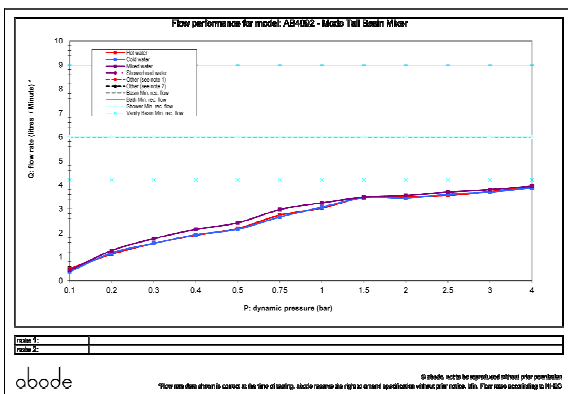

Product flow characteristics:

- Min / Max water pressure (bar): 1.00* / 5.50
- Part G max. mixed flow rate at 3 bar (l/m): 3.8
- Inlet connection type / length: Flexi / 600 mm
- Inlet (plumbing connection) / outlet size: 1/2" F / M8
- Product flow characteristics: Single flow
- Non return valve(s) supplied or position: no
- Aerator type: N/A
- Control valve type: Single lever (25mm)
- Includes output diverter?: N/A
- Inlet meshed particle filters included: N/A
- Shower hose type / length: N/A / N/A

Warranty Summary (full details available on request):

- Materials and workmanship defects warranted for 5 years
- Valves and working parts warranted for 5 years
- Surface warranty defects warranted for 1 year
- O-rings, hoses & gaskets warranted for 1 year

Care instructions:

- Clean the mixers and showers regularly as required, using soap, do not use any other cleaners.
- Regular cleaning will prevent the build up of lime scale and dirt
- After cleaning rinse thoroughly with clean water to remove any cleaner residue
- Residues of liquid soaps, shampoos and shower foams can also cause damage, so rinse with clean water after using, avoid contact with any abrasives