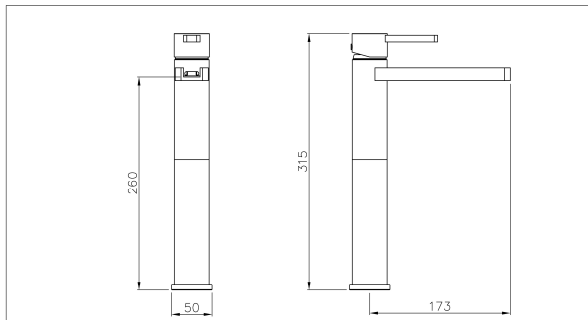

Product dimensions:

Modo
Basin Mixer Tall

AB4092 v1

- Product mounted where: Surface
- Recommended hole size: 35 mm
- Overall Height / projection: 315 mm
- Exit reach: 173 mm
- Exit height: 260 mm
- Base size: 50 mm
- Inlet centre distance(s): N/A mm

- Min. fitting depth required: n/a mm
- Max. surface depth: 90 mm