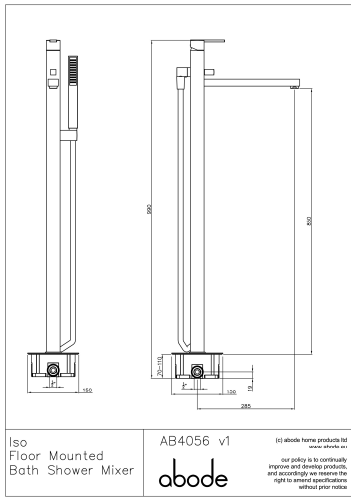

Product features:

- Metal & ABS construction
- Single lever control for effortless single handed control
- Minimalist planate design form
- Minimalist planate design form

Packaged properties:

Box length (mm): 1150	Box depth(mm): 240
Box width(mm): 495	Boxed weight (Kg): TBC

Includes pop up waste?: No

Additional comments:
ABS showerhead

Product dimensions:

- **Product mounted where:** Floor
- **Recommended hole size:** N/A mm
- **Overall Height / projection:** 990 mm
- **Exit reach:** 285 mm
- **Exit height:** 850 mm
- **Base size:** 150 mm
- **Inlet centre distance(s):** N/A mm
- **Min. fitting depth required:** 70-110 mm
- **Max. surface depth:** N/A mm

Product flow characteristics:

- **Min / Max water pressure (bar):** 1.50* / 5.50
*Detailed minimum pressure requirements for this product: Bath 1.5, Shower 0.75 (bar)
- **Part G max. mixed flow rate at 3 bar (l/m):** 13.57
- **Inlet connection type / length:** Fixed / 100 mm
- **Inlet (plumbing connection) / outlet size:** 1/2M / 1/2"M
- **Product flow characteristics:** Single flow
- **Non return valve(s) supplied or position:** No
- **Aerator type:** Neoperl, honeycomb light blue
- **Control valve type:** Single lever (35mm)
- **Includes output diverter?:** Yes
- **Inlet meshed particle filters included:** No
- **Shower hose type / length:** Smoothflex / 1.50 m