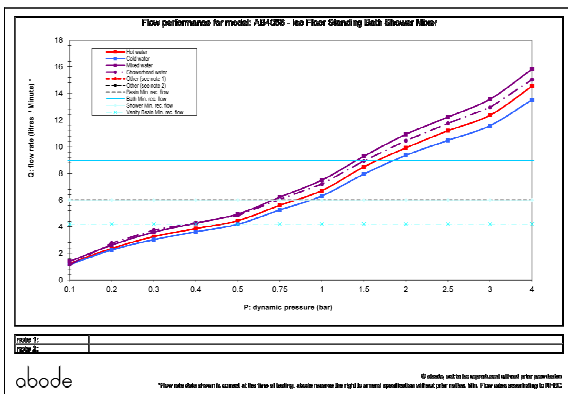

Product features:

- Metal & ABS construction
- Single lever control for effortless single handed control
- Minimalist planate design form
- Minimalist planate design form

Packaged properties:

Box length (mm): 1150	Box depth(mm): 240
Box width(mm): 495	Boxed weight (Kg): TBC

Includes pop up waste?: No

Additional comments:
ABS showerhead

Product dimensions:

- **Product mounted where:** Floor
- **Recommended hole size:** N/A mm
- **Overall Height / projection:** 990 mm
- **Exit reach:** 285 mm
- **Exit height:** 850 mm
- **Base size:** 150 mm
- **Inlet centre distance(s):** N/A mm
- **Min. fitting depth required:** 70-110 mm
- **Max. surface depth:** N/A mm

Product flow characteristics:

- **Min / Max water pressure (bar):** 1.50* / 5.50
*Detailed minimum pressure requirements for this product: Bath 1.5, Shower 0.75 (bar)
- **Part G max. mixed flow rate at 3 bar (l/m):** 13.57
- **Inlet connection type / length:** Fixed / 100 mm
- **Inlet (plumbing connection) / outlet size:** 1/2M / 1/2"M
- **Product flow characteristics:** Single flow
- **Non return valve(s) supplied or position:** No
- **Aerator type:** Neoperl, honeycomb light blue
- **Control valve type:** Single lever (35mm)
- **Includes output diverter?:** Yes
- **Inlet meshed particle filters included:** No
- **Shower hose type / length:** Smoothflex / 1.50 m