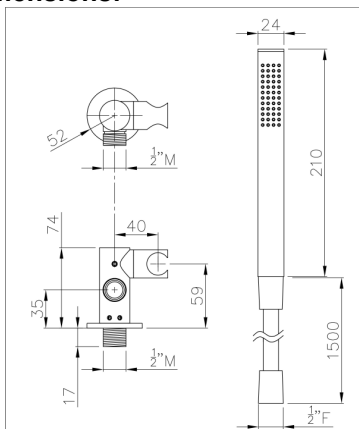

Product dimensions:

Euphoria circular combined wall outlet, bracket and handshower

- **Product mounted where:** Wall
- **Recommended hole size:** N/A mm

- **Overall Height / projection:** 210 mm
- **Exit reach:** 59 mm
- **Exit height:** 30 mm
- **Base size:** 52 mm

- **Inlet centre distance(s):** N/A mm

- **Min. fitting depth required:** 60 mm N/A mm
- **Max. surface depth:** N/A