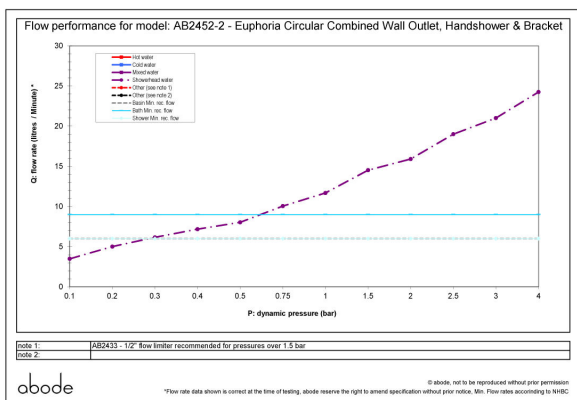

Product flow characteristics:

- **Min / Max water pressure (bar):** 0.30* / 5.00
- **Part G max. mixed flow rate at 3 bar (l/m):** 21.01
- **Inlet connection type / length:** Fixed / TBC mm
- **Inlet (plumbing connection) / outlet size:** 1/2" M / 1/2" M
- **Product flow characteristics:** N/A
- **Non return valve(s) supplied or position:** No
- **Aerator type:** N/A
- **Control valve type:** N/A (N/A)
- **Includes output diverter?:** No
- **Inlet meshed particle filters included:** N/A
- **Shower hose type / length:** Smoothflex / 1.50 m

Warranty Summary (full details available on request):

- Materials and workmanship defects warranted for 5 years
- Valves and working parts warranted for 5 years
- Surface warranty defects warranted for 1 year
- O-rings, hoses & gaskets warranted for 1 year

Care instructions:

- Clean the mixers and showers regularly as required, using soap, do not use any other cleaners.
- Regular cleaning will prevent the build-up of lime scale and dirt
- After cleaning rinse thoroughly with clean water to remove any cleaner residue
- Residues of liquid soaps, shampoos and shower foams can also cause damage, so rinse with clean water after using, avoid contact with any abrasives