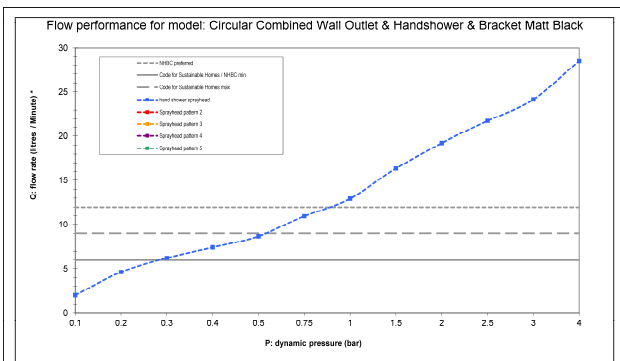

Product flow characteristics:

- Min / Max water pressure (bar): 0.30* / 5.00
- Part G max. mixed flow rate at 3 bar (l/m): 24.17
- Inlet connection type / length: Fixed / 1.5 m
- Inlet (plumbing connection) / outlet size: 1/2" M / 1/2" M
- Product flow characteristics: N/A
- Non return valve(s) supplied or position: No
- Aerator type: N/A
- Control valve type: N/A (N/A)
- Includes output diverter?: No
- Inlet meshed particle filters included: N/A
- Shower hose type / length: Black smoothflex hose / 1.50 m

Warranty Summary (full details available on request):

- Materials and workmanship defects warranted for 5 years
- Valves and working parts warranted for 5 years
- Surface warranty defects warranted for 1 year
- O-rings, hoses & gaskets warranted for 1 year

Care instructions:

- Clean the mixers and showers regularly as required, using soap, do not use any other cleaners.
- Regular cleaning will prevent the build up of lime scale and dirt
- After cleaning rinse thoroughly with clean water to remove any cleaner residue
- Residues of liquid soaps, shampoos and shower foams can also cause damage, so rinse with clean water after using, avoid contact with any abrasives