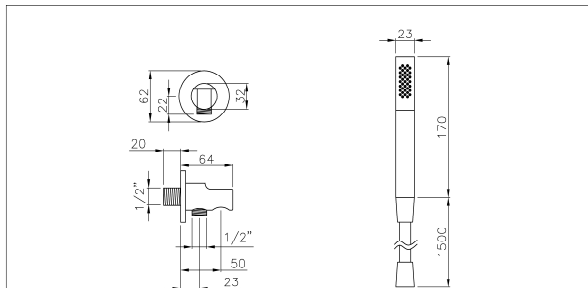

Product dimensions:

- Product mounted where: Wall
- Recommended hole size: N/A mm
- Overall Height / projection: 170 mm
- Exit reach: 23 mm
- Exit height: 24 mm
- Base size: 62 mm
- Inlet centre distance(s): N/A mm

Circular Combined Wall Outlet & Handshower & Bracket Matt Black

AB2627 v1

- Min. fitting depth required: 20 mm
- Max. surface depth: N/A mm