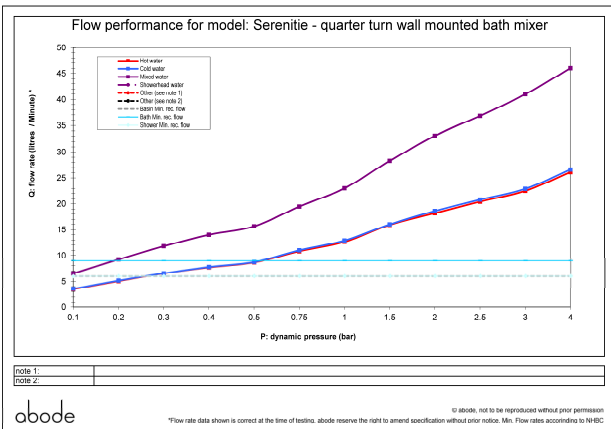

Packaged properties:

Box length (mm): 395 Box depth(mm): 95
Box width(mm): 165 Boxed weight (Kg): 2.8

Includes pop up waste?: No

Additional comments:
Includes mounting screws

Product dimensions:

- **Product mounted where:** Wall
- **Recommended hole size:** 35, 42, 35 mm
- **Overall Height / projection:** 157 mm
- **Exit reach:** 151 mm
- **Exit height:** 39 mm
- **Base size:** 55, 65, 55 mm
- **Inlet centre distance(s):** 240 mm
- **Min. fitting depth required:** 48-61 mm
- **Max. surface depth:** N/A mm

Product flow characteristics:

- **Min / Max water pressure (bar):** 0.20* / 5.00
- **Part G max. mixed flow rate at 3 bar (l/m):** 41
- **Inlet connection type / length:** Fixed / mm
- **Inlet (plumbing connection) / outlet size:** 3/4" M /
- **Product flow characteristics:** Single flow
- **Non return valve(s) supplied or position:** N/A
- **Aerator type:** Grey flow straightener
- **Control valve type:** 3/4" QT CD (8-24 extended)
- **Includes output diverter?:** No
- **Inlet meshed particle filters included:** N/A
- **Shower hose type / length:** N/A / N/A