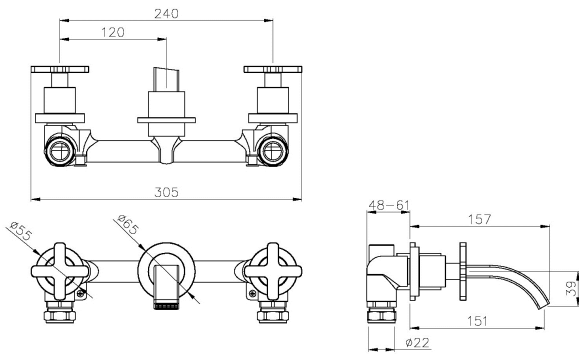

Product features:

- Metal construction throughout
- Quarter turn handle action for precise flow control
- Custom designed for lower range pressures
- Fixed spout to prevent accidental water damage
- Adjustable to suit various thickness of wall

Packaged properties:

Box length (mm): 395 Box depth(mm): 95
Box width(mm): 165 Boxed weight (Kg): 2.8

Includes pop up waste?: No

Additional comments:
Includes mounting screws

Product dimensions:

- **Product mounted where:** Wall
- **Recommended hole size:** 35, 42, 35 mm
- **Overall Height / projection:** 157 mm
- **Exit reach:** 151 mm
- **Exit height:** 39 mm
- **Base size:** 55, 65, 55 mm
- **Inlet centre distance(s):** 240 mm
- **Min. fitting depth required:** 48-61 mm
- **Max. surface depth:** N/A mm

Product flow characteristics:

- **Min / Max water pressure (bar):** 0.20* / 5.00
- **Part G max. mixed flow rate at 3 bar (l/m):** 41
- **Inlet connection type / length:** Fixed / mm
- **Inlet (plumbing connection) / outlet size:** 3/4" M /
- **Product flow characteristics:** Single flow
- **Non return valve(s) supplied or position:** N/A
- **Aerator type:** Grey flow straightener
- **Control valve type:** 3/4" QT CD (8-24 extended)
- **Includes output diverter?:** No
- **Inlet meshed particle filters included:** N/A
- **Shower hose type / length:** N/A / N/A