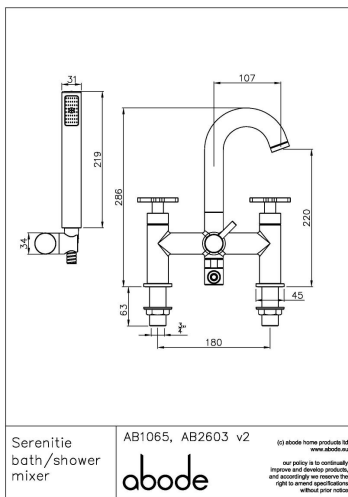

**Product features:**

- Metal & ABS construction
- Quarter turn handle action for precise flow control
- Custom designed for lower range pressures
- Swivel spout for maximum flexibility
- Single spray pattern showerhead

**Packaged properties:**

Box length (mm): 380      Box depth(mm): 105  
Box width(mm): 255      Boxed weight (Kg): 3.9

**Includes pop up waste?:** No

**Additional comments:**

Includes fixed shower bracket & round showerhead

**Product dimensions:**

- **Product mounted where:** Surface
- **Recommended hole size:** 32 mm
- **Overall Height / projection:** 286 mm
- **Exit reach:** 107 mm
- **Exit height:** 220 mm
- **Base size:** 45 mm
- **Inlet centre distance(s):** 180 mm
- **Min. fitting depth required:** N/A mm
- **Max. surface depth:** 40 mm

**Product flow characteristics:**

- **Min / Max water pressure (bar):** 0.20\* / 5  
\*Detailed minimum pressure requirements for this product: Bath 0.2, Shower 0.3 (bar)
- **Part G max. mixed flow rate at 3 bar (l/m):** bath=45.6, shower=21.5
- **Inlet connection type / length:** Fixed / 65 mm
- **Inlet (plumbing connection) / outlet size:** 3/4" M /
- **Product flow characteristics:** Single flow  
**Non return valve(s) supplied or position:** N/A
- **Aerator type:** White flow straightener
- **Control valve type:** 1/2" QT CD (8-20)
- **Includes output diverter?:** Yes
- **Inlet meshed particle filters included:** N/A
- **Shower hose type / length:** Metal linked / 1.50 m