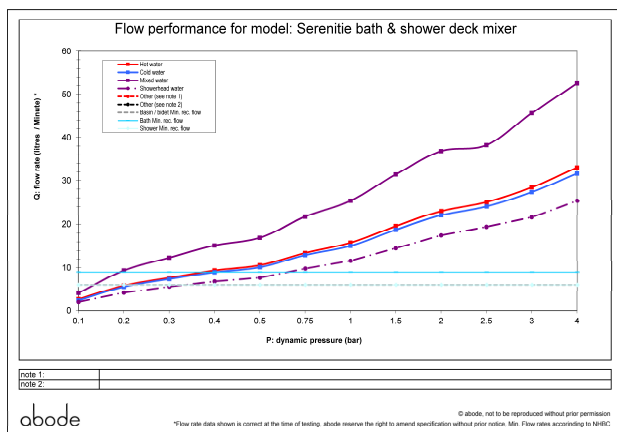

**Packaged properties:**

Box length (mm): 380      Box depth(mm): 105  
Box width(mm): 255      Boxed weight (Kg): 3.9

**Includes pop up waste?:** No

**Additional comments:**

Includes fixed shower bracket & round showerhead

**Product dimensions:**

- **Product mounted where:** Surface
- **Recommended hole size:** 32 mm
- **Overall Height / projection:** 286 mm
- **Exit reach:** 107 mm
- **Exit height:** 220 mm
- **Base size:** 45 mm
- **Inlet centre distance(s):** 180 mm
- **Min. fitting depth required:** N/A mm
- **Max. surface depth:** 40 mm

**Product flow characteristics:**

- **Min / Max water pressure (bar):** 0.20\* / 5  
\*Detailed minimum pressure requirements for this product: Bath 0.2, Shower 0.3 (bar)
- **Part G max. mixed flow rate at 3 bar (l/m):** bath=45.6, shower=21.5
- **Inlet connection type / length:** Fixed / 65 mm
- **Inlet (plumbing connection) / outlet size:** 3/4" M /
- **Product flow characteristics:** Single flow  
**Non return valve(s) supplied or position:** N/A
- **Aerator type:** White flow straightener
- **Control valve type:** 1/2" QT CD (8-20)
- **Includes output diverter?:** Yes
- **Inlet meshed particle filters included:** N/A
- **Shower hose type / length:** Metal linked / 1.50 m