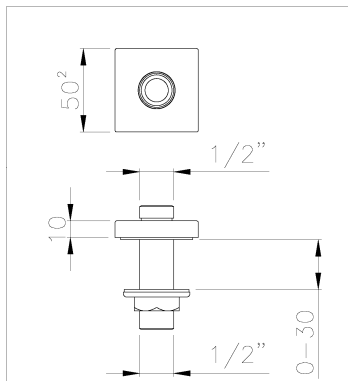

Product dimensions:

Euphoria
square deck
mounted 1/2" outlet

AB2474 v1

abode

- **Overall Height / projection:** 19 mm
- **Exit reach:** N/A mm
- **Exit height:** N/A mm
- **Centre distance(s):** N/A mm
- **Base diameter(s):** □ 50 mm
- **Product mounted where:** Surface
- **Recommended hole diameter:** 22 - 32 mm
- **Min. fitting depth required:** N/A mm
- **Max. surface depth:** 30 mm

Product flow characteristics:

FLOW GRAPH NOT
APPLICABLE

- **Min / Max water pressure:** N/A / 5.50 bar
- **Part G mixed flow rate at 3 bar (l/m):** N/A
- **Max water temperature:** 70° C
- **Product flow characteristics:** N/A
- **Aerator type:** N/A
- **Includes output diverter?:** No
- **Control valve type:** N/A (N/A)
- **Non return valve position:** No
- **Mesh particle filter size:** N/A
- **Inlet / outlet size:** 1/2" M / 1/2" M
- **Inlet type / length:** Fixed / 74 mm
- **Shower hose type / length:** N/A / N/A

Warranty Summary (Full details available on request):

- Materials and workmanship defects warranted for 5 years
- Valves and working parts warranted for 5 years
- Surface warranty defects warranted for 1 year
- O-rings, hoses & gaskets warranted for 1 year

Care instructions:

- Clean the mixers and showers regularly as required, using soap, do not use any other cleaners.
- Regular cleaning will prevent the build up of lime scale and dirt
- After cleaning rinse thoroughly with clean water to remove any cleaner residue
- Residues of liquid soaps, shampoos and shower foams can also cause damage, so rinse with clean water after using, avoid contact with any abrasives