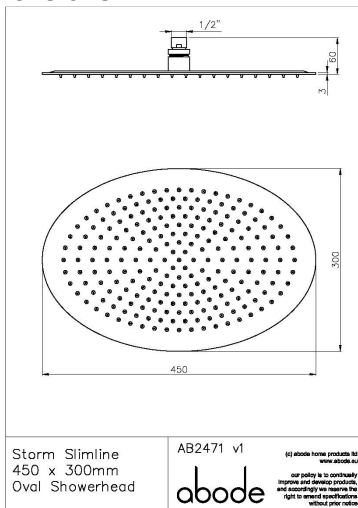

**Packaged properties:**

Box length (mm): 480      Box depth(mm): 55  
Box width(mm): 330      Boxed weight (Kg): 2.6

**Includes pop up waste?:** No

**Additional comments:**  
9 litre limiter included

**Product dimensions:**

- **Product mounted where:** Roof / wall
- **Recommended hole size:** N/A mm
- **Overall Height / projection:** 60 mm
- **Exit reach:** N/A mm
- **Exit height:** 60 mm
- **Base size:** n/a mm
- **Inlet centre distance(s):** N/A mm
- **Min. fitting depth required:** n/a mm
- **Max. surface depth:** n/a mm

**Product flow characteristics:**

- **Min / Max water pressure (bar):** 0.30\* / 5.50
- **Part G max. mixed flow rate at 3 bar (l/m):** 27.5
- **Inlet connection type / length:** Fixed / N/A mm
- **Inlet (plumbing connection) / outlet size:** 1/2" F / M32 X 1.5
- **Product flow characteristics:** N/A
- **Non return valve(s) supplied or position:** no
- **Aerator type:** Clear silicone rub clean nozzles
- **Control valve type:** N/A (N/A)
- **Includes output diverter?:** N/A
- **Inlet meshed particle filters included:** 0.60 mm
- **Shower hose type / length:** N/A / N/A