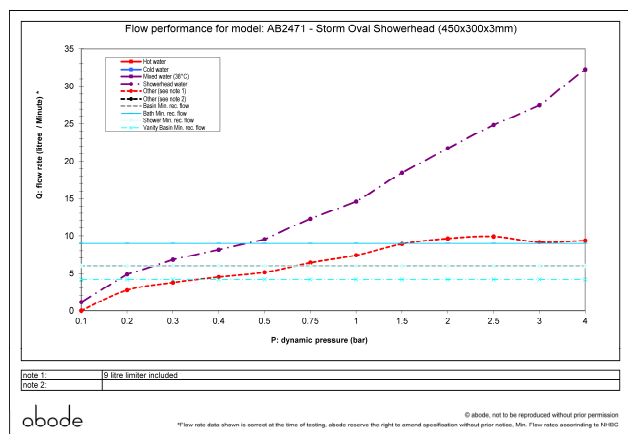

**Packaged properties:**

Box length (mm): 480      Box depth(mm): 55  
Box width(mm): 330      Boxed weight (Kg): 2.6

**Includes pop up waste?:** No

**Additional comments:**  
9 litre limiter included

**Product dimensions:**

**Product flow characteristics:**

- **Min / Max water pressure (bar):** 0.30\* / 5.50
- **Part G max. mixed flow rate at 3 bar (l/m):** 27.5
- **Inlet connection type / length:** Fixed / N/A mm
- **Inlet (plumbing connection) / outlet size:** 1/2" F / M32 X 1.5
- **Product flow characteristics:** N/A
- **Non return valve(s) supplied or position:** no
- **Aerator type:** Clear silicone rub clean nozzles
- **Control valve type:** N/A (N/A)
- **Includes output diverter?:** N/A
- **Inlet meshed particle filters included:** 0.60 mm
- **Shower hose type / length:** N/A / N/A