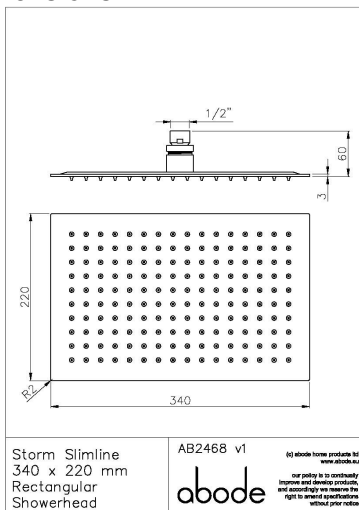

**Packaged properties:**

Box length (mm): 365      Box depth(mm): 80  
 Box width(mm): 230      Boxed weight (Kg): 2.0

**Includes pop up waste?:** No

**Additional comments:**  
 9 litre limiter included

**Product dimensions:**

- **Product mounted where:** Roof / wall
- **Recommended hole size:** N/A mm
- **Overall Height / projection:** 60 mm
- **Exit reach:** N/A mm
- **Exit height:** 60 mm
- **Base size:** n/a mm
- **Inlet centre distance(s):** N/A mm
- **Min. fitting depth required:** n/a mm
- **Max. surface depth:** n/a mm

**Product flow characteristics:**

- **Min / Max water pressure (bar):** 0.40\* / 5.50
- **Part G max. mixed flow rate at 3 bar (l/m):** 23.37
- **Inlet connection type / length:** Fixed / N/A mm
- **Inlet (plumbing connection) / outlet size:** 1/2" F / M32 X 1.5
- **Product flow characteristics:** N/A
- **Non return valve(s) supplied or position:** no
- **Aerator type:** Clear silicone rub clean nozzles
- **Control valve type:** N/A (N/A)
- **Includes output diverter?:** N/A
- **Inlet meshed particle filters included:** 0.60 mm
- **Shower hose type / length:** N/A / N/A