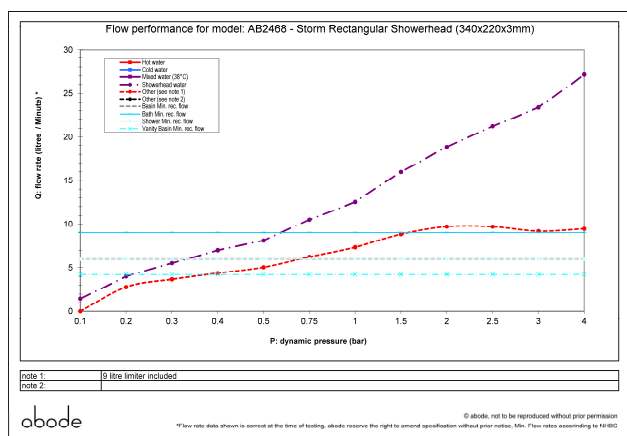

**Packaged properties:**

Box length (mm): 365      Box depth(mm): 80  
 Box width(mm): 230      Boxed weight (Kg): 2.0

**Includes pop up waste?:** No

**Additional comments:**  
 9 litre limiter included

**Product dimensions:**

- **Product mounted where:** Roof / wall
- **Recommended hole size:** N/A mm
- **Overall Height / projection:** 60 mm
- **Exit reach:** N/A mm
- **Exit height:** 60 mm
- **Base size:** n/a mm
- **Inlet centre distance(s):** N/A mm
- **Min. fitting depth required:** n/a mm
- **Max. surface depth:** n/a mm

**Product flow characteristics:**

- **Min / Max water pressure (bar):** 0.40\* / 5.50
- **Part G max. mixed flow rate at 3 bar (l/m):** 23.37
- **Inlet connection type / length:** Fixed / N/A mm
- **Inlet (plumbing connection) / outlet size:** 1/2" F / M32 X 1.5
- **Product flow characteristics:** N/A
- **Non return valve(s) supplied or position:** no
- **Aerator type:** Clear silicone rub clean nozzles
- **Control valve type:** N/A (N/A)
- **Includes output diverter?:** N/A
- **Inlet meshed particle filters included:** 0.60 mm
- **Shower hose type / length:** N/A / N/A