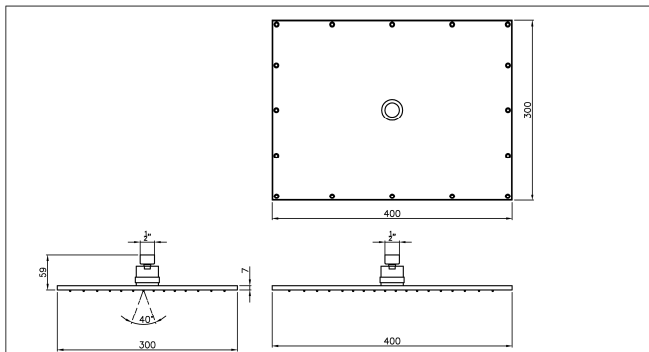

Product dimensions:

- **Overall Height / projection:** 59 mm
- **Exit reach:** N/A mm
- **Exit height:** 59 mm
- **Centre distance(s):** N/A mm
- **Base diameter(s):** N/A mm
- **Product mounted where:** Roof / wall
- **Recommended hole diameter:** N/A mm
- **Min. fitting depth required:** N/A mm
- **Max. surface depth:** N/A mm

Euphoria rectangular 400mm x 300mm showerhead 7mm thick

AB2449 v1

abode