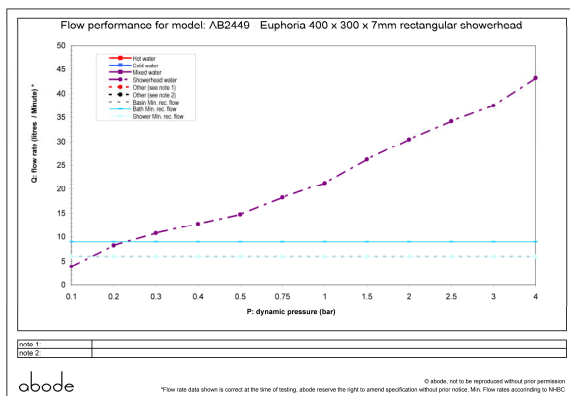

Product flow characteristics:

- **Min / Max water pressure:** 0.2 / 5 bar
- **Part G mixed flow rate at 3 bar (l/m):** 37.48
- **Max water temperature:** 70° C
- **Product flow characteristics:** N/A
- **Aerator type:** Clear silicone rub clean nozzles
- **Includes output diverter?:** No
- **Control valve type:** N/A (N/A)
- **Non return valve position:** No
- **Mesh particle filter size:** 0.60 mm
- **Inlet / outlet size:** 1/2" F / TBC
- **Inlet type / length:** Fixed / N/A mm
- **Shower hose type / length:** N/A / N/A

Warranty Summary (Full details available on request):

- Materials and workmanship defects warranted for 5 years
- Valves and working parts warranted for 5 years
- Surface warranty defects warranted for 1 year
- O-rings, hoses & gaskets warranted for 1 year

Care instructions:

- Clean the mixers and showers regularly as required, using soap, do not use any other cleaners.
- Regular cleaning will prevent the build up of lime scale and dirt
- After cleaning rinse thoroughly with clean water to remove any cleaner residue
- Residues of liquid soaps, shampoos and shower foams can also cause damage, so rinse with clean water after using, avoid contact with any abrasives