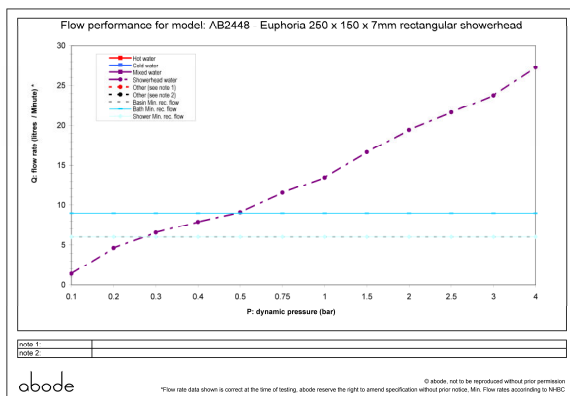

Product flow characteristics:

- **Min / Max water pressure:** 0.3 / 5 bar
- **Part G mixed flow rate at 3 bar (l/m):** 23.72
- **Max water temperature:** 70° C
- **Product flow characteristics:** N/A
- **Aerator type:** Clear silicone rub clean nozzles
- **Includes output diverter?:** No
- **Control valve type:** N/A (N/A)
- **Non return valve position:** No
- **Mesh particle filter size:** 0.60 mm
- **Inlet / outlet size:** 1/2" F / TBC
- **Inlet type / length:** Fixed / N/A mm
- **Shower hose type / length:** N/A / N/A

Warranty Summary (Full details available on request):

- Materials and workmanship defects warranted for 5 years
- Valves and working parts warranted for 5 years
- Surface warranty defects warranted for 1 year
- O-rings, hoses & gaskets warranted for 1 year

Care instructions:

- Clean the mixers and showers regularly as required, using soap, do not use any other cleaners.
- Regular cleaning will prevent the build up of lime scale and dirt
- After cleaning rinse thoroughly with clean water to remove any cleaner residue
- Residues of liquid soaps, shampoos and shower foams can also cause damage, so rinse with clean water after using, avoid contact with any abrasives