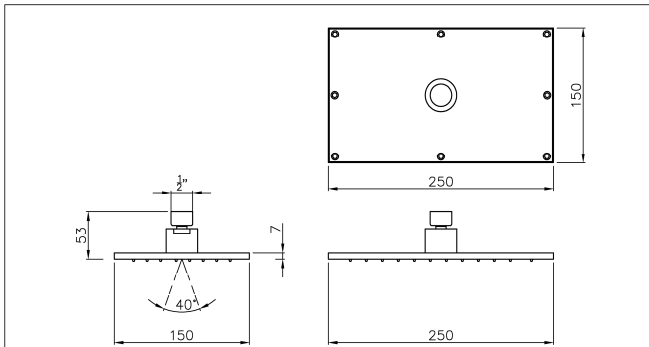

Product dimensions:

- **Overall Height / projection:** 53 mm
- **Exit reach:** N/A mm
- **Exit height:** 53 mm
- **Centre distance(s):** N/A mm
- **Base diameter(s):** N/A mm
- **Product mounted where:** Roof / wall
- **Recommended hole diameter:** N/A mm
- **Min. fitting depth required:** N/A mm
- **Max. surface depth:** N/A mm

Euphoria rectangular 250mm x 150mm showerhead 7mm thick

AB2448 v1

abode