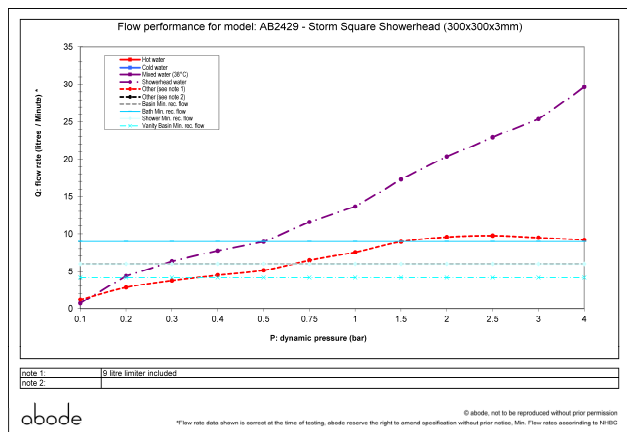

**Packaged properties:**

Box length (mm): 320      Box depth(mm): 80  
Box width(mm): 310      Boxed weight (Kg): 2.2

**Includes pop up waste?:** No

**Additional comments:**  
9 litre limiter included

**Product dimensions:**

**Product flow characteristics:**

- **Min / Max water pressure (bar):** 0.30\* / 5.50
- **Part G max. mixed flow rate at 3 bar (l/m):** 25.36
- **Inlet connection type / length:** Fixed / N/A mm
- **Inlet (plumbing connection) / outlet size:** 1/2" F / M32 X 1.5
- **Product flow characteristics:** N/A
- **Non return valve(s) supplied or position:** no
- **Aerator type:** Clear silicone rub clean nozzles
- **Control valve type:** N/A (N/A)
- **Includes output diverter?:** N/A
- **Inlet meshed particle filters included:** 0.60 mm
- **Shower hose type / length:** N/A / N/A