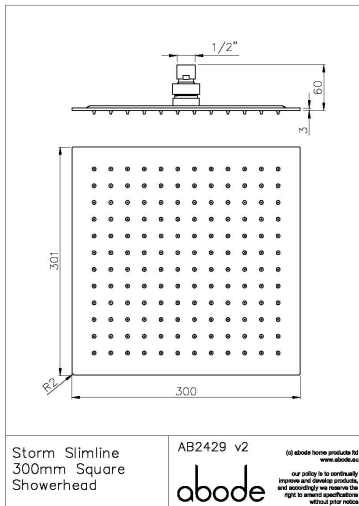

**Packaged properties:**

Box length (mm): 320      Box depth(mm): 80  
Box width(mm): 310      Boxed weight (Kg): 2.2

**Includes pop up waste?:** No

**Additional comments:**  
9 litre limiter included

**Product dimensions:**

- **Product mounted where:** Roof / wall
- **Recommended hole size:** N/A mm
- **Overall Height / projection:** 60 mm
- **Exit reach:** N/A mm
- **Exit height:** 60 mm
- **Base size:** n/a mm
- **Inlet centre distance(s):** N/A mm
- **Min. fitting depth required:** n/a mm
- **Max. surface depth:** n/a mm

**Product flow characteristics:**

- **Min / Max water pressure (bar):** 0.30\* / 5.50
- **Part G max. mixed flow rate at 3 bar (l/m):** 25.36
- **Inlet connection type / length:** Fixed / N/A mm
- **Inlet (plumbing connection) / outlet size:** 1/2" F / M32 X 1.5
- **Product flow characteristics:** N/A
- **Non return valve(s) supplied or position:** no
- **Aerator type:** Clear silicone rub clean nozzles
- **Control valve type:** N/A (N/A)
- **Includes output diverter?:** N/A
- **Inlet meshed particle filters included:** 0.60 mm
- **Shower hose type / length:** N/A / N/A