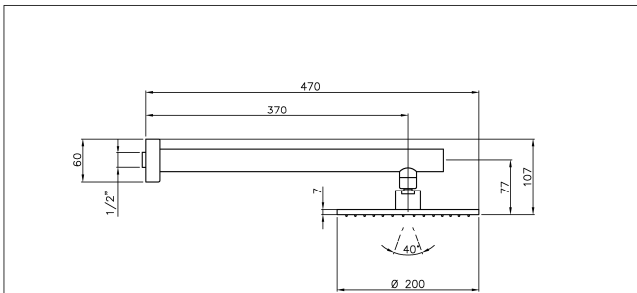

Product dimensions:

- **Overall Height / projection:** 107 mm
- **Exit reach:** 370 mm
- **Exit height:** 77 mm
- **Centre distance(s):** n/a mm

- **Base diameter(s):** 60 mm
- **Product mounted where:** Wall
- **Recommended hole diameter:** n/a mm
- **Min. fitting depth required:** 60 mm
- **Max. surface depth:** n/a mm

Euphoria
circular wall mounted 200mm
showerhead kit

AB2403 v2

abode