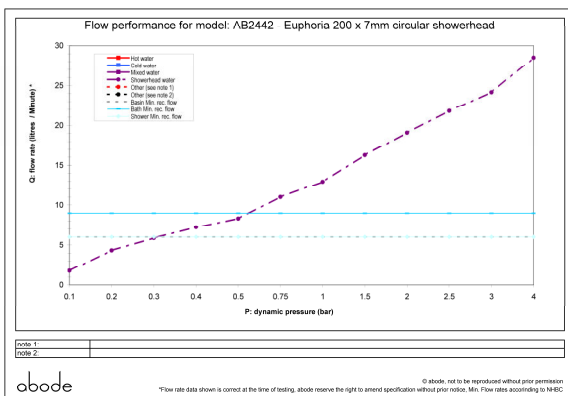

Product flow characteristics:

- **Min / Max water pressure:** 0.3 / 5 bar
- **Part G mixed flow rate at 3 bar (l/m):** 24.16

- **Max water temperature:** 70° C
- **Product flow characteristics:** N/a
- **Aerator type:** N/a
- **Includes output diverter?:** N/A
- **Control valve type:** N/a (n/a)
- **Non return valve position:** No
- **Mesh particle filter size:** N/A
- **Inlet / outlet size:** 1/2" M / 1/2" M
- **Inlet type / length:** Fixed / TBC mm
- **Shower hose type / length:** N/A / N/A

Warranty Summary (Full details available on request):

- Materials and workmanship defects warranted for 5 years
- Valves and working parts warranted for 5 years
- Surface warranty defects warranted for 1 year
- O-rings, hoses & gaskets warranted for 1 year

Care instructions:

- Clean the mixers and showers regularly as required, using soap, do not use any other cleaners.
- Regular cleaning will prevent the build up of lime scale and dirt
- After cleaning rinse thoroughly with clean water to remove any cleaner residue
- Residues of liquid soaps, shampoos and shower foams can also cause damage, so rinse with clean water after using, avoid contact with any abrasives