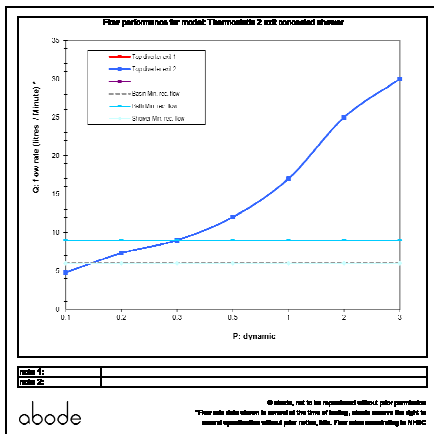

Product flow characteristics:

- Min / Max water pressure (bar): 0.30* / 5.00
- Part G max. mixed flow rate at 3 bar (l/m): 30
- Inlet connection type / length: Fixed / mm
- Inlet (plumbing connection) / outlet size: 1/2" M / 1/2" M
- Product flow characteristics: Non return valve(s) supplied or position: h&c inlet
- Aerator type:
- Control valve type: Thermostatic ( )
- Includes output diverter?: Yes
- Inlet meshed particle filters included: 0.60 mm
- Shower hose type / length:

Warranty Summary (full details available on request):

- Materials and workmanship defects warranted for 5 years
- Valves and working parts warranted for 5 years
- Surface warranty defects warranted for 1 year
- O-rings, hoses & gaskets warranted for 1 year

Care instructions:

- Clean the mixers and showers regularly as required, using soap, do not use any other cleaners.
- Regular cleaning will prevent the build up of lime scale and dirt
- After cleaning rinse thoroughly with clean water to remove any cleaner residue
- Residues of liquid soaps, shampoos and shower foams can also cause damage, so rinse with clean water after using, avoid contact with any abrasives