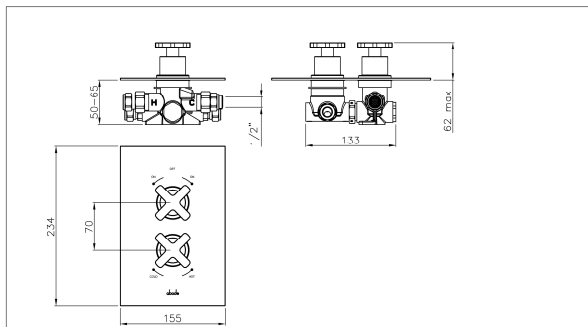

Product dimensions:

- Product mounted where: Wall
- Recommended hole size: 200 x 170 mm
- Overall Height / projection: 62 mm
- Exit reach: N/A mm
- Exit height: N/A mm
- Base size: 155 x 234 mm

• Inlet centre distance(s):

- Min. fitting depth required: 50-65 mm
- Max. surface depth: N/A mm

Serenitie
thermostatic 2 exit concealed
shower

AB2218 v3