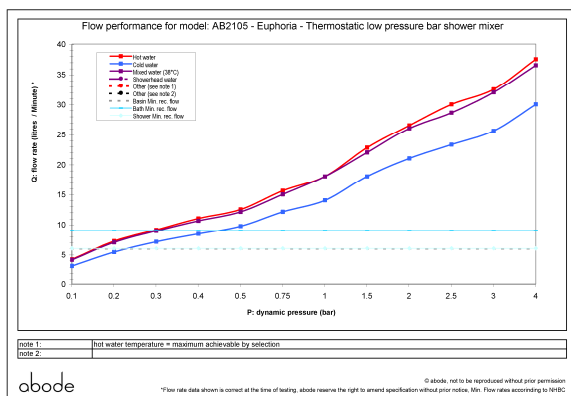

Product flow characteristics:

- **Min / Max water pressure:** 0.2 / 5 bar
- **Part G mixed flow rate at 3 bar (l/m):** 32

- **Max water temperature:** 70° C
- **Product flow characteristics:**
- **Aerator type:**
- **Includes output diverter?:** No
- **Control valve type:** Thermostatic ( )
- **Non return valve position:** h&c inlet
- **Mesh particle filter size:** 0.60 mm
- **Inlet / outlet size:** 1/2" M /
- **Inlet type / length:** Eccentric / 50 mm
- **Shower hose type / length:**

Warranty Summary (Full details available on request):

- Materials and workmanship defects warranted for 5 years
- Valves and working parts warranted for 5 years
- Surface warranty defects warranted for 1 year
- O-rings, hoses & gaskets warranted for 1 year

Care instructions:

- Clean the mixers and showers regularly as required, using soap, do not use any other cleaners.
- Regular cleaning will prevent the build up of lime scale and dirt
- After cleaning rinse thoroughly with clean water to remove any cleaner residue
- Residues of liquid soaps, shampoos and shower foams can also cause damage, so rinse with clean water after using, avoid contact with any abrasives