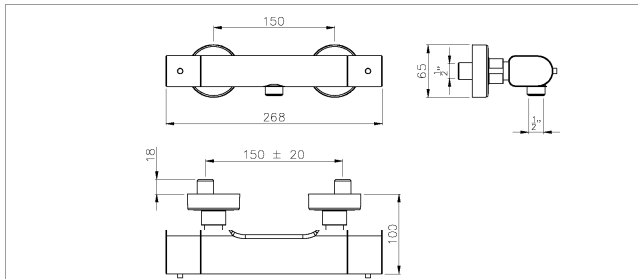

Product dimensions:

Euphoria
low pressure thermostatic bar shower

AB2105 v1

(c) abode home products ltd
www.abode.eu

abode

- **Overall Height / projection:** 100 mm
- **Exit reach:**
- **Exit height:**
- **Centre distance(s):** 150 ± 20 mm

- **Base diameter(s):** 65 mm
- **Product mounted where:** Wall
- **Recommended hole diameter:**
- **Min. fitting depth required:** 60 mm
- **Max. surface depth:**