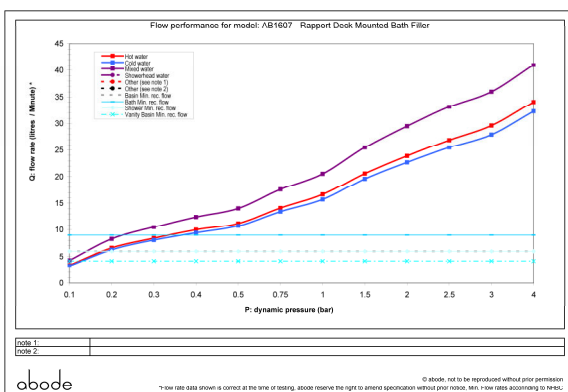

Product flow characteristics:

- **Min / Max water pressure:** 0.3 / 5.5 bar
- **Part G mixed flow rate at 3 bar (l/m):** 36

- **Max water temperature:** 70° C
- **Product flow characteristics:** Single Flow
- **Aerator type:** Grey flow straightener
- **Includes output diverter?:** N/A
- **Control valve type:** 3/4 QT CD (8-20)
- **Non return valve position:** No
- **Mesh particle filter size:** N/A
- **Inlet / outlet size:** 3/4" M / N/A
- **Inlet type / length:** Fixed / 53 mm
- **Shower hose type / length:** N/A / N/A

Warranty Summary (Full details available on request):

- Materials and workmanship defects warranted for 5 years
- Valves and working parts warranted for 5 years
- Surface warranty defects warranted for 1 year
- O-rings, hoses & gaskets warranted for 1 year

Care instructions:

- Clean the mixers and showers regularly as required, using soap, do not use any other cleaners.
- Regular cleaning will prevent the build up of lime scale and dirt
- After cleaning rinse thoroughly with clean water to remove any cleaner residue
- Residues of liquid soaps, shampoos and shower foams can also cause damage, so rinse with clean water after using, avoid contact with any abrasives