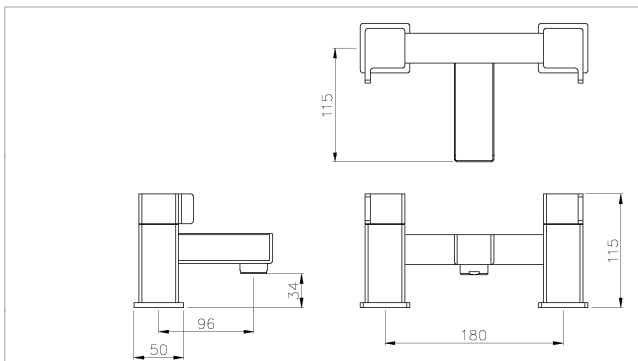

Product dimensions:

- **Overall Height / projection:** 115 mm
- **Exit reach:** 96 mm
- **Exit height:** 34 mm
- **Centre distance(s):** 180 mm
- **Base diameter(s):** 193 mm
- **Product mounted where:** Surface
- **Recommended hole diameter:** 35 mm
- **Min. fitting depth required:** n/a mm
- **Max. surface depth:** 45 mm

Rapport deck mounted bath filler

AB1607 v1

(c) abode home products ltd
www.abode.au

abode