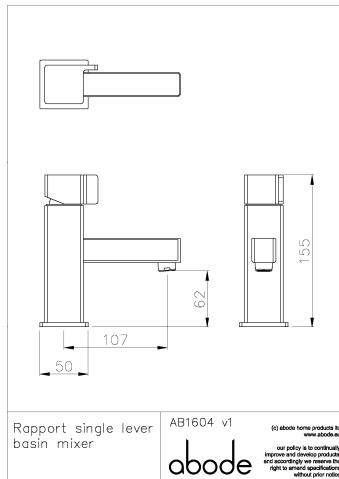

### Packaged properties:

**Box length:** 255 mm      **Box depth:** 95 mm  
**Box width:** 200 mm      **Boxed weight:** 1.86 kg

**Includes pop up waste?:** No

**Additional comments:**

### Product dimensions:

- **Overall Height / projection:** 155 mm
- **Exit reach:** 107 mm
- **Exit height:** 62 mm
- **Centre distance(s):** n/a mm
- **Base diameter(s):** 50 mm
- **Product mounted where:** Surface
- **Recommended hole diameter:** 35 mm
- **Min. fitting depth required:** n/a mm
- **Max. surface depth:** 52 mm

### Product flow characteristics:

- **Min / Max water pressure:** 0.4 / 5.5 bar
- **Part G mixed flow rate at 3 bar (l/m):** 17.18
- **Max water temperature:** 70° C
- **Product flow characteristics:** Single flow
- **Aerator type:** Neoperl honeycomb, laminar, white screen
- **Includes output diverter?:** N/A
- **Control valve type:** Single lever (35mm)
- **Non return valve position:** n/a
- **Mesh particle filter size:** n/a
- **Inlet / outlet size:** 1/2" F / M10
- **Inlet type / length:** Flexi / 355mm & 350mm mm
- **Shower hose type / length:** N/a / n/a