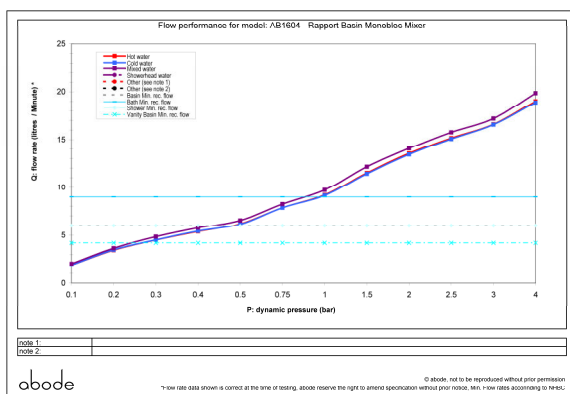

### Packaged properties:

**Box length:** 255 mm      **Box depth:** 95 mm  
**Box width:** 200 mm      **Boxed weight:** 1.86 kg

**Includes pop up waste?:** No

**Additional comments:**

### Product dimensions:

- **Overall Height / projection:** 155 mm
- **Exit reach:** 107 mm
- **Exit height:** 62 mm
- **Centre distance(s):** n/a mm
- **Base diameter(s):** 50 mm
- **Product mounted where:** Surface
- **Recommended hole diameter:** 35 mm
- **Min. fitting depth required:** n/a mm
- **Max. surface depth:** 52 mm

### Product flow characteristics:

- **Min / Max water pressure:** 0.4 / 5.5 bar
- **Part G mixed flow rate at 3 bar (l/m):** 17.18
- **Max water temperature:** 70° C
- **Product flow characteristics:** Single flow
- **Aerator type:** Neoperl honeycomb, laminar, white screen
- **Includes output diverter?:** N/A
- **Control valve type:** Single lever (35mm)
- **Non return valve position:** n/a
- **Mesh particle filter size:** n/a
- **Inlet / outlet size:** 1/2" F / M10
- **Inlet type / length:** Flexi / 355mm & 350mm mm
- **Shower hose type / length:** N/a / n/a