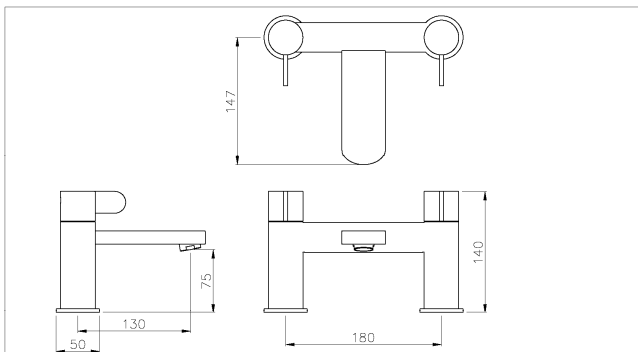

Product dimensions:

- **Overall Height / projection:** 140 mm
- **Exit reach:** 130 mm
- **Exit height:** 75 mm
- **Centre distance(s):** 180 mm
- **Base diameter(s):** 50 mm
- **Product mounted where:** Surface
- **Recommended hole diameter:** 35 mm
- **Min. fitting depth required:** n/a mm
- **Max. surface depth:** 45 mm

Bliss deck mounted bath filler

AB1457 v1

(c) abode home products ltd
www.abode.au

abode