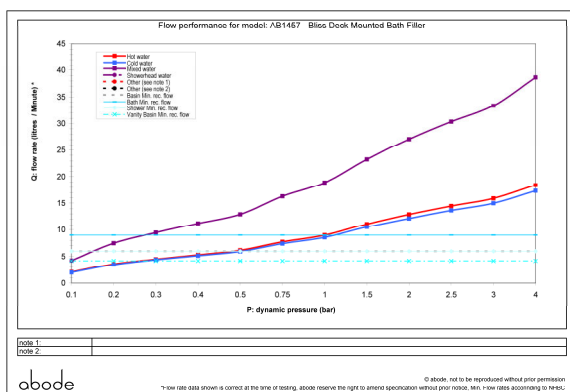

Product flow characteristics:

- **Min / Max water pressure:** 0.5 / 5.5 bar
- **Part G mixed flow rate at 3 bar (l/m):** 33.36
- **Max water temperature:** 70° C
- **Product flow characteristics:** Single Flow
- **Aerator type:** Grey flow straightener
- **Includes output diverter?:** N/A
- **Control valve type:** 3/4 QT CD (8-20)
- **Non return valve position:** No
- **Mesh particle filter size:** N/A
- **Inlet / outlet size:** 3/4" M / N/A
- **Inlet type / length:** Fixed / 53 mm
- **Shower hose type / length:** N/A / N/A

Warranty Summary (Full details available on request):

- Materials and workmanship defects warranted for 5 years
- Valves and working parts warranted for 5 years
- Surface warranty defects warranted for 1 year
- O-rings, hoses & gaskets warranted for 1 year

Care instructions:

- Clean the mixers and showers regularly as required, using soap, do not use any other cleaners.
- Regular cleaning will prevent the build up of lime scale and dirt
- After cleaning rinse thoroughly with clean water to remove any cleaner residue
- Residues of liquid soaps, shampoos and shower foams can also cause damage, so rinse with clean water after using, avoid contact with any abrasives