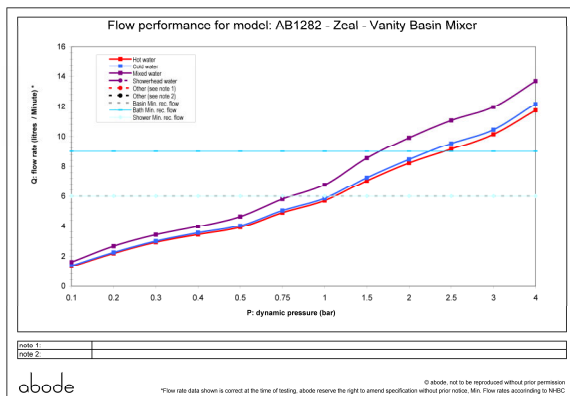

### Packaged properties:

**Box length:** 255 mm      **Box depth:** 95 mm  
**Box width:** 200 mm      **Boxed weight:** 1.50 kg

**Includes pop up waste?:** No

**Additional comments:**

### Product dimensions:

- **Overall Height / projection:** 114 mm
- **Exit reach:** 87 mm
- **Exit height:** 27 mm
- **Centre distance(s):** n/a mm

- **Base diameter(s):** 50 mm
- **Product mounted where:** Surface
- **Recommended hole diameter:** 35 mm
- **Min. fitting depth required:** n/a mm
- **Max. surface depth:** 62 mm

### Product flow characteristics:

- **Min / Max water pressure:** 0.75 / 5.5 bar
- **Part G mixed flow rate at 3 bar (l/m):** 11.96

- **Max water temperature:** 70° C
- **Product flow characteristics:** Single flow
- **Aerator type:** Neoperl honeycomb, laminar, white screen
- **Includes output diverter?:** N/A
- **Control valve type:** Single lever (25mm)
- **Non return valve position:** n/a
- **Mesh particle filter size:** n/a
- **Inlet / outlet size:** 1/2" F / M10
- **Inlet type / length:** Flexi / 345 mm
- **Shower hose type / length:** N/a / n/a