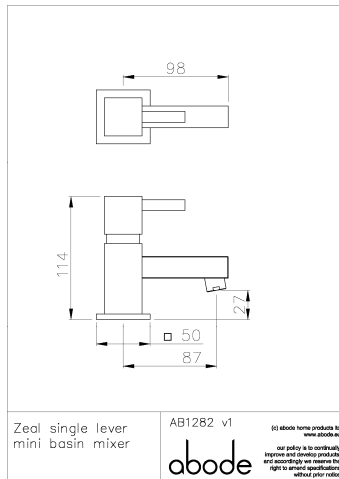

### Packaged properties:

**Box length:** 255 mm      **Box depth:** 95 mm  
**Box width:** 200 mm      **Boxed weight:** 1.50 kg

**Includes pop up waste?:** No

**Additional comments:**

### Product dimensions:

- **Overall Height / projection:** 114 mm
- **Exit reach:** 87 mm
- **Exit height:** 27 mm
- **Centre distance(s):** n/a mm

- **Base diameter(s):** 50 mm
- **Product mounted where:** Surface
- **Recommended hole diameter:** 35 mm
- **Min. fitting depth required:** n/a mm
- **Max. surface depth:** 62 mm

### Product flow characteristics:

- **Min / Max water pressure:** 0.75 / 5.5 bar
- **Part G mixed flow rate at 3 bar (l/m):** 11.96

- **Max water temperature:** 70° C
- **Product flow characteristics:** Single flow
- **Aerator type:** Neoperl honeycomb, laminar, white screen
- **Includes output diverter?:** N/A
- **Control valve type:** Single lever (25mm)
- **Non return valve position:** n/a
- **Mesh particle filter size:** n/a
- **Inlet / outlet size:** 1/2" F / M10
- **Inlet type / length:** Flexi / 345 mm
- **Shower hose type / length:** N/a / n/a