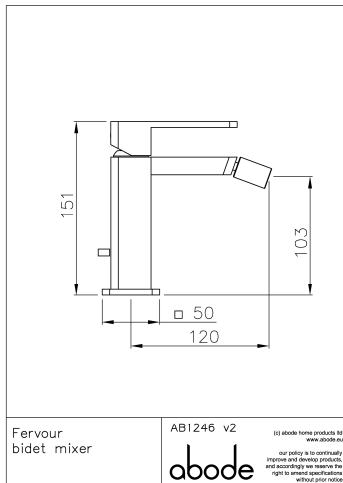

### Packaged properties:

**Box length:** 255 mm      **Box depth:** 95 mm  
**Box width:** 200 mm      **Boxed weight:** 2.16 kg

**Includes pop up waste?:** Yes

**Additional comments:**

### Product dimensions:

- **Overall Height / projection:** 151 mm
- **Exit reach:** 120 mm
- **Exit height:** 103 mm
- **Centre distance(s):**
- **Base diameter(s):** 50 mm
- **Product mounted where:** Surface
- **Recommended hole diameter:** 35 mm
- **Min. fitting depth required:**
- **Max. surface depth:** 45 mm

### Product flow characteristics:

- **Min / Max water pressure:** 1.5 / 5.5 bar
- **Part G mixed flow rate at 3 bar (l/m):** 9.07
- **Max water temperature:** 70° C
- **Product flow characteristics:** Single flow
- **Aerator type:** Neoperl honeycomb, white screen
- **Includes output diverter?:** N/A
- **Control valve type:** Single lever (25mm)
- **Non return valve position:** n/a
- **Mesh particle filter size:**
- **Inlet / outlet size:** 1/2" F / M10
- **Inlet type / length:** Flexi / 345 mm
- **Shower hose type / length:** N/a / n/a