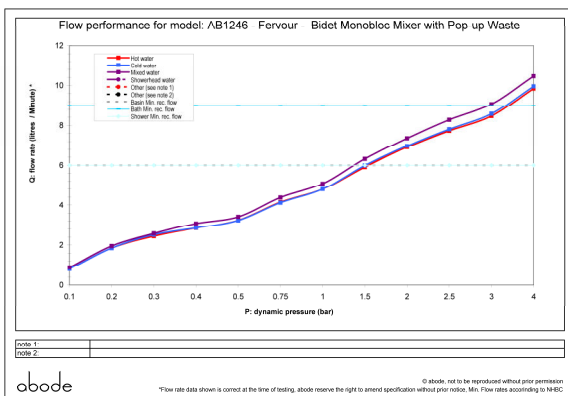

### Packaged properties:

**Box length:** 255 mm      **Box depth:** 95 mm  
**Box width:** 200 mm      **Boxed weight:** 2.16 kg

**Includes pop up waste?:** Yes

**Additional comments:**

### Product dimensions:

- **Overall Height / projection:** 151 mm
- **Exit reach:** 120 mm
- **Exit height:** 103 mm
- **Centre distance(s):**
- **Base diameter(s):** 50 mm
- **Product mounted where:** Surface
- **Recommended hole diameter:** 35 mm
- **Min. fitting depth required:**
- **Max. surface depth:** 45 mm

### Product flow characteristics:

- **Min / Max water pressure:** 1.5 / 5.5 bar
- **Part G mixed flow rate at 3 bar (l/m):** 9.07
- **Max water temperature:** 70° C
- **Product flow characteristics:** Single flow
- **Aerator type:** Neoperl honeycomb, white screen
- **Includes output diverter?:** N/A
- **Control valve type:** Single lever (25mm)
- **Non return valve position:** n/a
- **Mesh particle filter size:**
- **Inlet / outlet size:** 1/2" F / M10
- **Inlet type / length:** Flexi / 345 mm
- **Shower hose type / length:** N/a / n/a