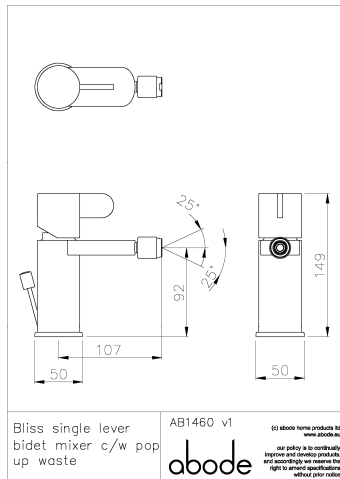

### Packaged properties:

**Box length:** 255 mm      **Box depth:** 95 mm  
**Box width:** 200 mm      **Boxed weight:** 1.92 kg

**Includes pop up waste?:** Yes

**Additional comments:**

### Product dimensions:

- **Overall Height / projection:** 149 mm
- **Exit reach:** 107 mm
- **Exit height:** 92 mm
- **Centre distance(s):** n/a mm
- **Base diameter(s):** 50 mm
- **Product mounted where:** Surface
- **Recommended hole diameter:** 35 mm
- **Min. fitting depth required:** n/a mm
- **Max. surface depth:** 52 mm

### Product flow characteristics:

- **Min / Max water pressure:** 0.75 / 5.5 bar
- **Part G mixed flow rate at 3 bar (l/m):** 14.06
- **Max water temperature:** 70° C
- **Product flow characteristics:** Single flow
- **Aerator type:** Neoperl honeycomb, white screen
- **Includes output diverter?:** N/A
- **Control valve type:** Single lever (25)
- **Non return valve position:** n/a
- **Mesh particle filter size:** n/a
- **Inlet / outlet size:** 1/2" F / M10
- **Inlet type / length:** Flexi / 300mm mm
- **Shower hose type / length:** N/a / n/a