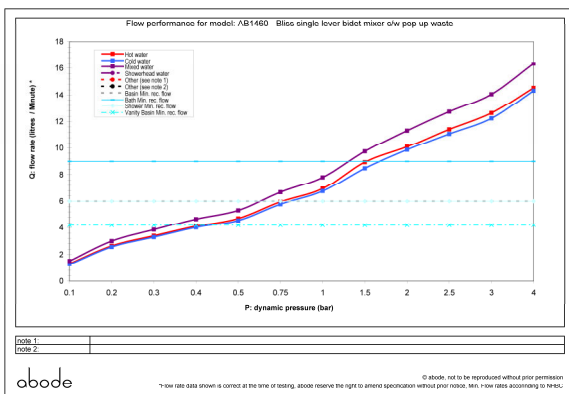

### Packaged properties:

**Box length:** 255 mm      **Box depth:** 95 mm  
**Box width:** 200 mm      **Boxed weight:** 1.92 kg

**Includes pop up waste?:** Yes

**Additional comments:**

### Product dimensions:

- **Overall Height / projection:** 149 mm
- **Exit reach:** 107 mm
- **Exit height:** 92 mm
- **Centre distance(s):** n/a mm
- **Base diameter(s):** 50 mm
- **Product mounted where:** Surface
- **Recommended hole diameter:** 35 mm
- **Min. fitting depth required:** n/a mm
- **Max. surface depth:** 52 mm

### Product flow characteristics:

- **Min / Max water pressure:** 0.75 / 5.5 bar
- **Part G mixed flow rate at 3 bar (l/m):** 14.06
- **Max water temperature:** 70° C
- **Product flow characteristics:** Single flow
- **Aerator type:** Neoperl honeycomb, white screen
- **Includes output diverter?:** N/A
- **Control valve type:** Single lever (25)
- **Non return valve position:** n/a
- **Mesh particle filter size:** n/a
- **Inlet / outlet size:** 1/2" F / M10
- **Inlet type / length:** Flexi / 300mm mm
- **Shower hose type / length:** N/a / n/a