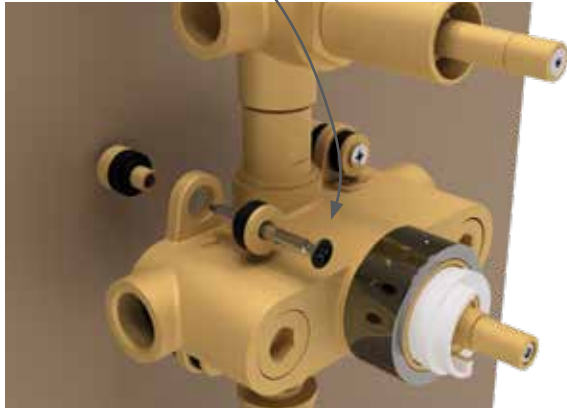

ADDITIONALLY...

Accessible particle filters. These protect the ceramic technology and can be routinely cleaned to keep your showering experience drenching.

Should you experience an issue with your thermostatic valve it's easily accessible without removing the backplate.

Thermostatic valves have a safety override lock as standard.

Easy-level fixings allow for a faster and more accurate squaring up of the shower body than before, while the thermo cover protector also acts as a handy finished-wall depth guide.