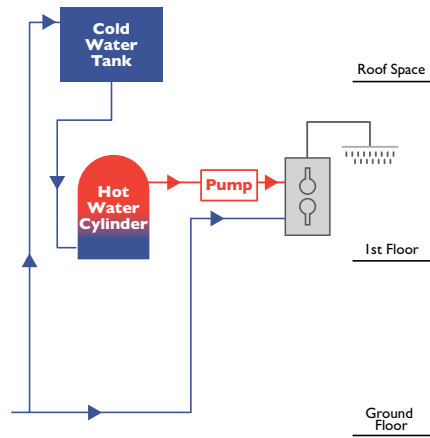

Please note all products marked LP and MP are also suitable for HP water systems.

GRAVITY FED CYLINDER - VENTED SYSTEM

Most commonly found in older UK housing

- Hot and cold pressures are typically unbalanced (the cold water pressure is higher than the hot)
- Cold water pressure is as per incoming mains
- Hot water pressure (head pressure) is distance 'a' in metres divided by 10. For examples if 'a' is 1 metre then the hot water pressure is approximately 0.1 bar
- This type of system is generally considered as low pressure