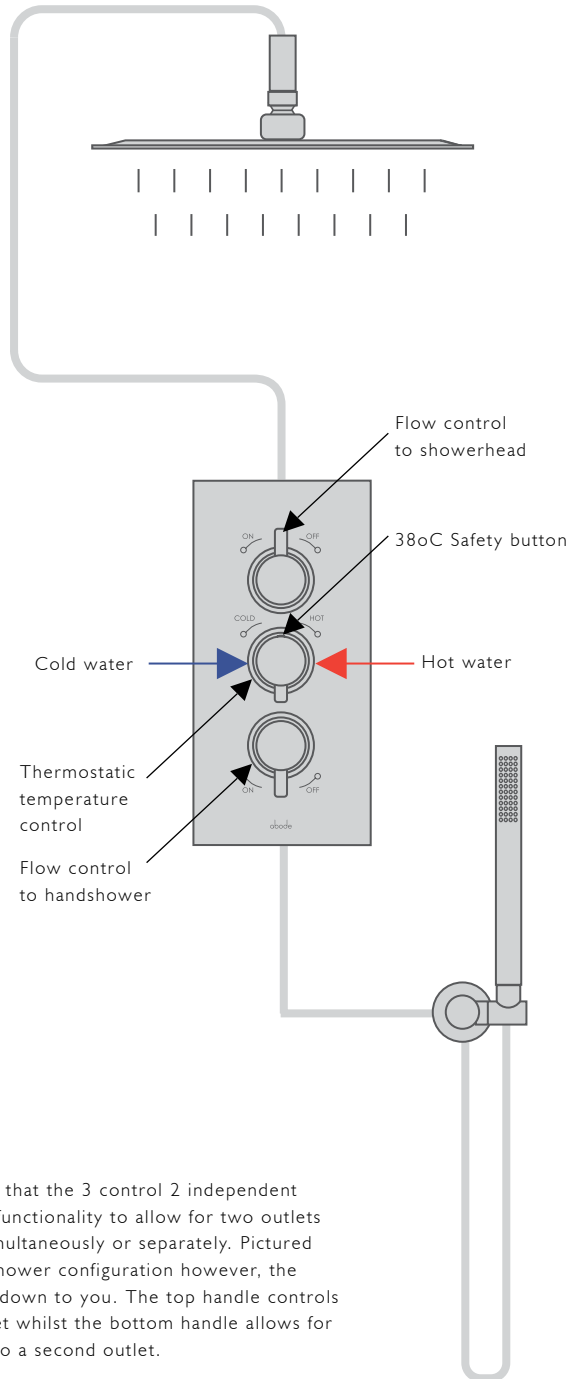

AB4570

Chrome

L310 • W150 • FD72-78 • P63

Zeal 3 Control Thermostatic Shower Valve (3 Exit)

AB4571

Chrome

L310 • W150 • FD55-68 • P53

Require more from your showering experience, then select from either the 2 independent exit shower valve or the 3 exit shower valve from the Harmonie and Zeal ranges.