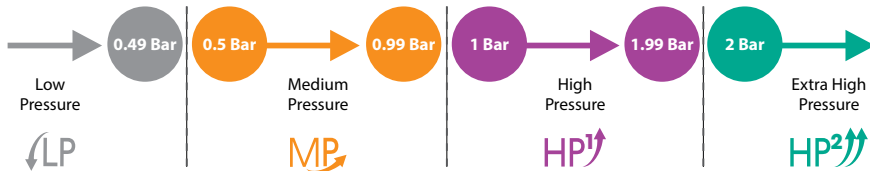

WATER PRESSURE GUIDE

To ensure you achieve the best possible performance from your chosen brassware or showering product, you need to be able to identify your existing plumbing system and therefore your water pressure.

The following information provides a general overview on water pressures and a guide to ensure you choose the right product for you and your home.

If you have 'LOW WATER PRESSURE' you should take care to choose a product that is suitable, otherwise you might find that the flow rate is poor. It will be difficult to achieve a mixed temperature.

If you have 'HIGH WATER PRESSURE' you can choose any product with the same or lower pressure requirement.

As a general guide only, when connecting multiple products you should work to the product with the highest pressure rating.

Throughout our brochure we have highlighted by each product, a simple key outlining whether the product is low pressure (LP), medium pressure (MP) or high pressure (HP) along with stating the minimum pressure required to achieve the best result. The following diagram explains the pressure required for each level.

Please note all products marked LP and MP are also suitable for HP water systems.