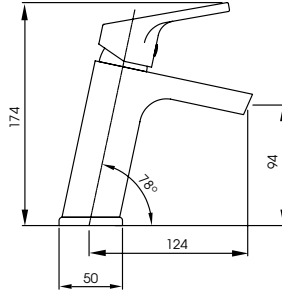

BRASSWARE

ROUND BODY 25

SQUIRE

Squire Basin Monobloc Mixer

AB2650

Chrome

H174 • SER124 • SEH94

Squire Deck Mounted Bath Filler