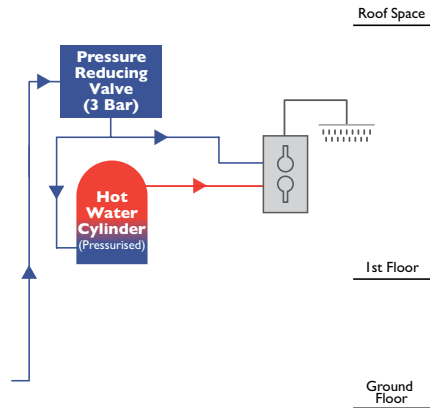

PRESSURISED CYLINDER - UNVENTED SYSTEM

Most commonly referred to by the brand 'Megaflo'

- The cylinder(s) can be located anywhere in the house.
- Hot and cold pressures are typically balanced (the hot and cold water pressures are equal)
- Hot and cold water pressure is typically 3 bar (as shown), otherwise the hot and cold pressure will be approximately the same as the incoming mains cold pressure
- This type of system is generally considered as high pressure