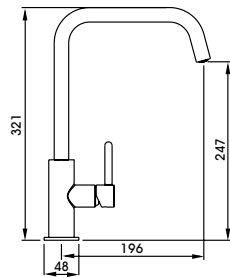

AT2104
Matt Black
£272

Full specification documents can be found at www.abodedesigns.co.uk

Image shows the Denton and Prime Single Lever in Matt Black

Althia
Single Lever

AT1258
Chrome
£213

AT1259
Brushed Nickel
£236