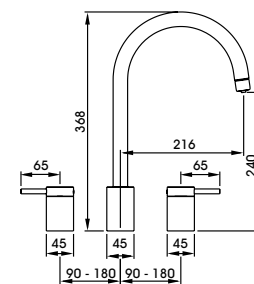

Profile
3 Part Mixertap

PT1007-2
Chrome
£1,249

Featuring patented HotKey® technology. The instant steaming hot water is dispensed only when the HotKey is placed against the tap body, optimising safety and making this the ideal option for anyone with dexterity problems or similar.

Unique 3 Part design. Achieve a premium, truly traditional finish with all the functionality you need on tap.

4 IN 1 functionality; domestic hot & cold, instant steaming hot and filtered cold water.

Supplied with the NEW PROBOIL.4E boiler and premium water optimisation filter.