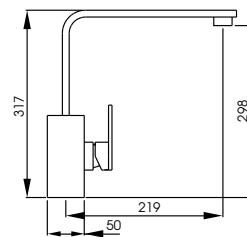

New Media
Single Lever

AT1181
Brushed Nickel
£351

Bold and contemporary styling

Smooth, rotating flat planed spout with large square base and minimalist handle design

Three finishes available, including the durable and striking, powder coated matt black finish