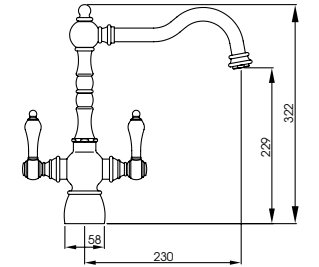

Bayenne Monobloc

AT3024
Chrome
£510

The fine and sophisticated detailing on this traditional monobloc includes hot and cold indices on the quarter turn handles offering precise flow control

Classic French design, available in three finishes