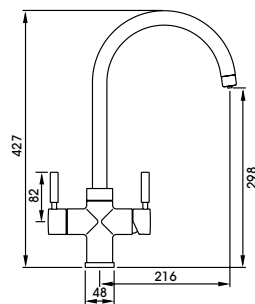

PRONTEAU™
by **abode**

3 IN 1 with **PROBOIL.2X**