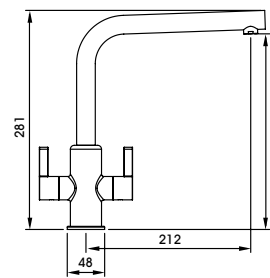

The distinctive body of the Astral is framed by the elegant swan spout and tapered handles

Althia Monobloc

AT1256
Chrome
£213

AT1257
Brushed Nickel
£236

The blend of square and round forms gives the Althia its distinctive edge