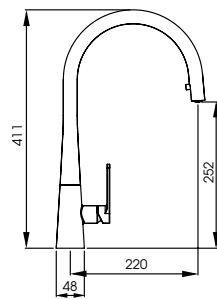

Coniq R
Single Lever Pull Out

AT2119
Chrome
£300

Stylish and contemporary conical style utilising advanced hydroforming manufacturing techniques

Smooth, rotating swan necked spout with integrated pull down weighted spray, with integrated aeration hidden that disappears when put back into place

Four hardwearing finishes available, including the durable and striking matt black and polished copper finishes