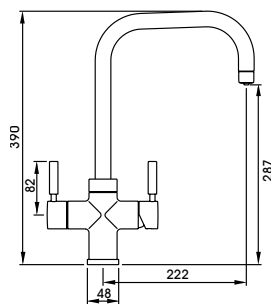

PRONTEAU™
by **abode**

3 IN 1 with **PROBOIL.2X**