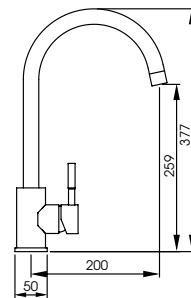

Contemporary side single lever styling featuring soft, smooth curves

A sleek swan neck design which boasts all the benefits of stainless steel alongside

Ceramic cartridge technology for smooth flow and temperature control

Full specification documents can be found at www.abodedesigns.co.uk