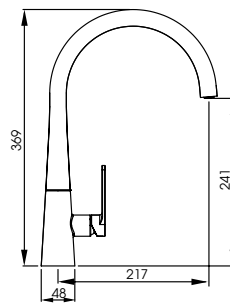

AT2188
Brushed Brass
£503

Full specification documents can be found at www.abodedesigns.co.uk

Image shows the Coniq R Single Lever in Brushed Nickel

Coniq R

AT2115
Chrome
£215

abode
distinctly

Stylish and contemporary conical style utilising advanced hydroforming manufacturing techniques