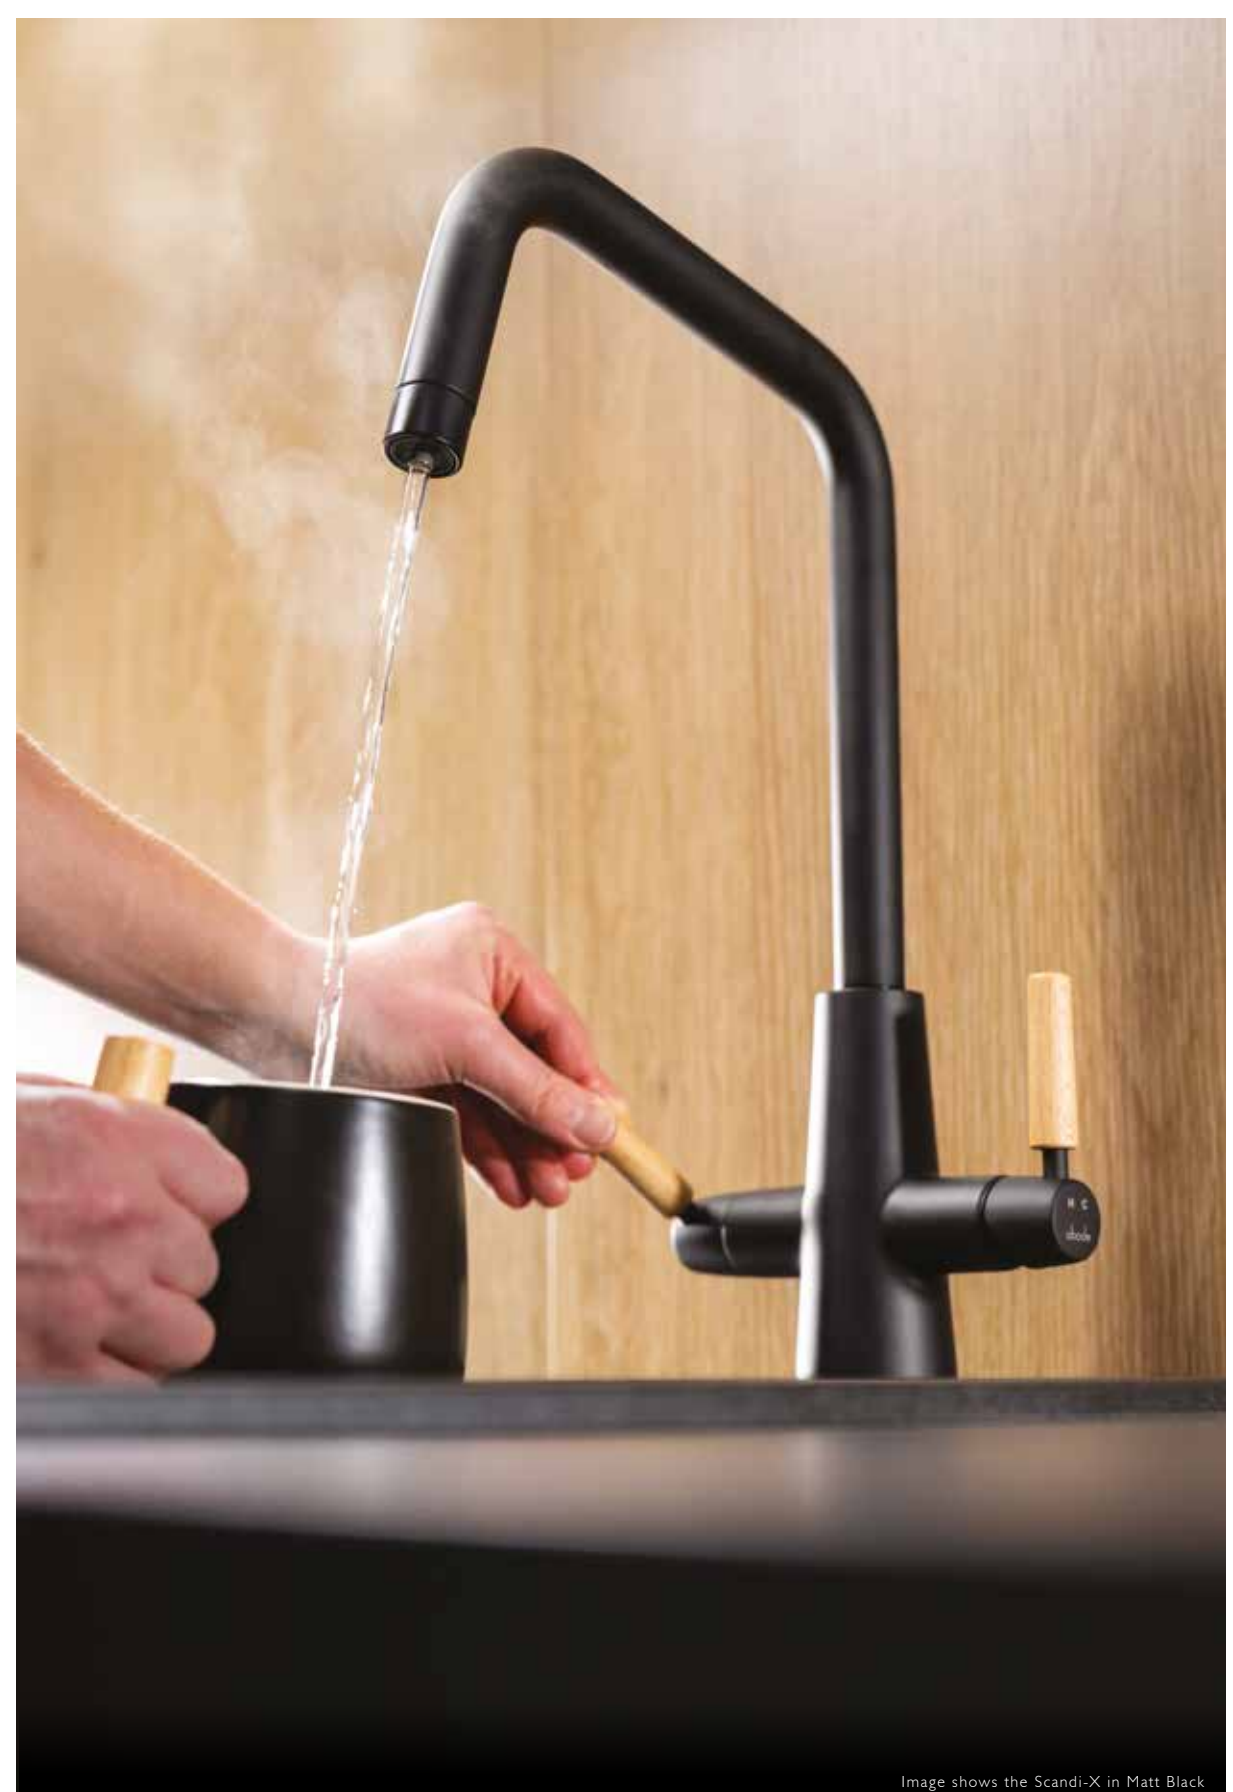

4 IN 1 with PROBOIL.2X

4 IN 1 functionality delivering; domestic hot, domestic cold and steaming hot, filtered cold water

Dual stage water operation safety - the handles of all taps incorporate safety devices to limit use

Supplied with the new ProBoil.2X boiler with a 2.1 litre capacity

All Pronteau taps have cool touch spouts thanks to centrally insulated steaming water channel

Supplied with multistage filtration to address scale formation in the boiler, remove contaminants, and improve taste & odour of the steaming hot water to achieve the perfect hot drink

The supplied filter is fully recyclable by Abode

Download a copy of the Pronteau brochure at www.pronteau.co.uk