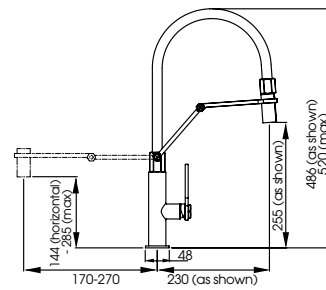

Prominent hexagonal nut inspired details on the handles and spout

Coordinates effortlessly with contemporary and traditional settings alike

AT299
Antique Brass
£923

Full specification documents can be found at www.abodedesigns.co.uk