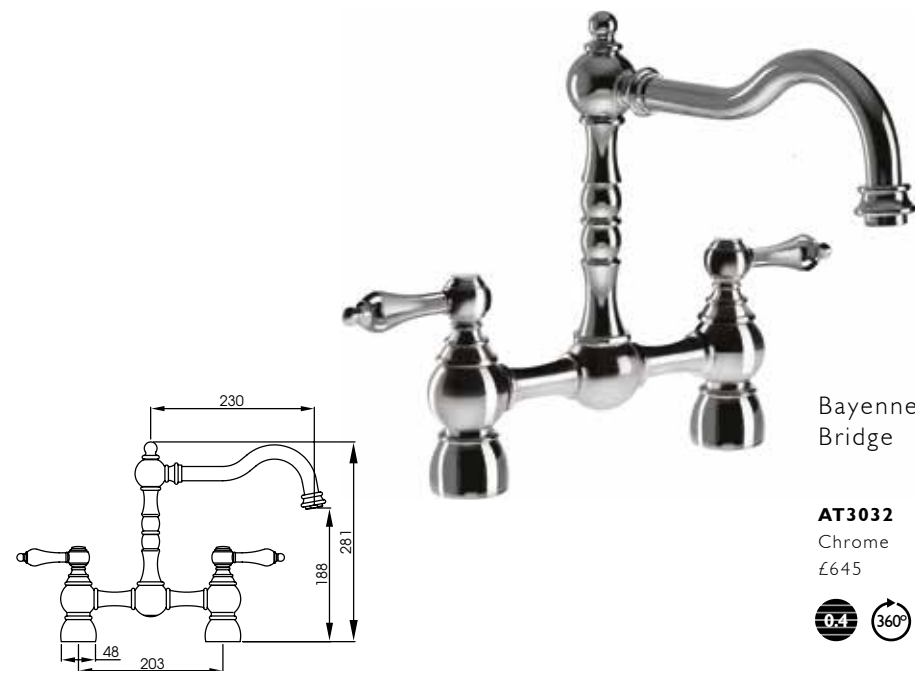

Bayenne
Bridge

AT3032
Chrome
£645

The ultimate statement piece for a rustic, traditional kitchen design

Classic in style and bursting with personality, the detailing on the Bayenne Bridge will undoubtedly make it a stand out piece and focal point in your kitchen

Handspray models come with independent handspray for cold water spray only