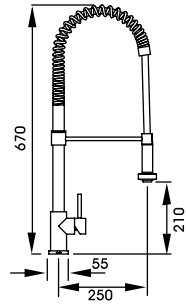

Stalto Professional
pull out with spray

ATI 199
Stainless Steel
£652

Standing tall at 670mm, the Stalto is a truly showstopping piece in any kitchen

Coiled construction with a balanced spray head and integrated spray button

The ultimate choice for the keen cook or aspiring chef