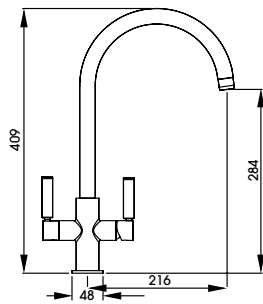

Globe
Aquifier

AT2173
Chrome
£400

Enjoy the design of the Globe monobloc with the addition of filtered cold water when you opt for this Aquifier tap

Filtered water indicator on the top of the left handle and tap body