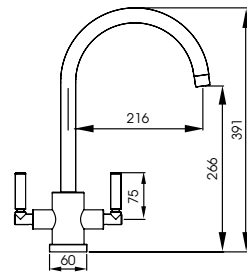

Atlas
Aquifier

AT2003
Chrome
£517

Maintain the sleek and popular style of the Atlas tap with the addition of filtered cold water

Cold, hot and pure indicators on the top of the handles

Four finishes available, achieve the perfect finishing touch with the benefit of added functionality

Push the cold lever back for filtered water