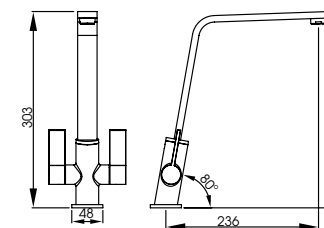

Durable and striking powder coated matt black detail contrasting luxurious chrome

Image shows the Nexa Monobloc in Brushed Nickel

Linear Flair Monobloc

AT1220
Chrome
£229

AT1221
Brushed Nickel
£240

The 80-degree angle on the tap body results in a perfectly sloped design