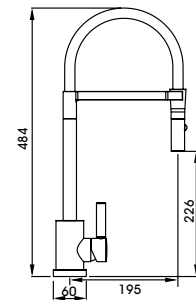

As well as the finish options above, you can also choose from a full matt black option with black hose

Simple to operate, energy efficient single lever option