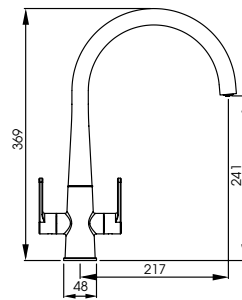

Coniq R

AT2123
Chrome
£215

abode
distinctly

Stylish and contemporary conical style utilising advanced hydroforming manufacturing techniques

Smooth, rotating swan necked spout, with integrated aeration hidden from view with a cache aerator

Four hardwearing finishes available, including the durable and striking matt black and polished copper finishes