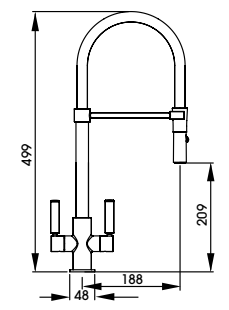

The same slim and sleek Globe body with added functionality

Pull around hose with spray feature integrated

Contrasting, durable silicone hose cover