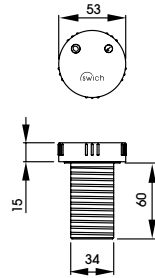

Full filter
starter kit
supplied with
each swich