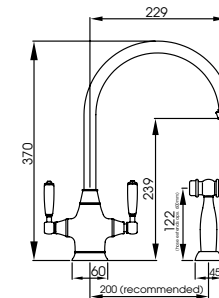

For complete functionality select models with the integrated handspray, delivering any mix of hot and cold water through the handspray.

Astbury Monobloc with Integrated Handspray