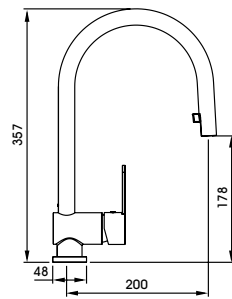

Czar
Single Lever Pull Out

AT1240
Chrome
£171

This simple single lever design features a discreet grey Nylon pull out hose. The pull out length can be set as required using the counterbalance weight under the sink

Smooth and effortless single lever control

Supplied complete with flexible tail pipes for fast and simple fitting