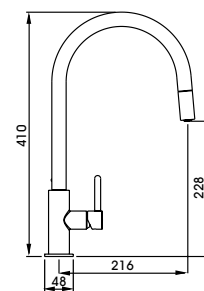

Althia
Single Lever Pull Out

AT1260
Chrome
£316

The tall swan neck spout of the Althia pull out provides optimum flexibility, allowing you to reach into the corners of even the largest of sinks

Pull out formed from a grey Nylon hose. Set the pullout length you require using the counterbalance weight under the sink