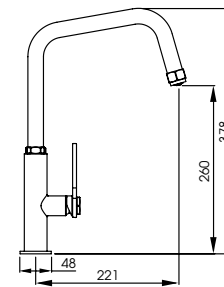

HEX
Single Lever

AT2085
Brushed Nickel
£408

Premium quality brass construction

Striking industrial chic design with hexagonal features on the handle & tip and base of the spout

Energy efficient cold start function

Hidden cache aerator