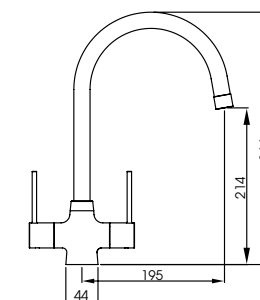

Slim, long-stem levers and a swan style spout make the Nexa elegant and easy to operate

Affordable, yet distinct design

Full specification documents can be found at www.abodedesigns.co.uk