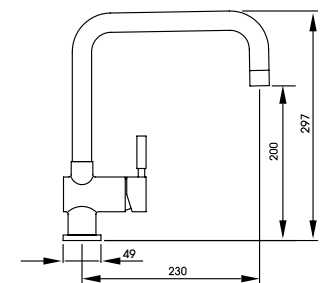

Architectural inspired design

Smooth single lever control

A clean lined, contemporary styled mixer tap. The perfect pairing for any stainless steel or granite sink

Full specification documents can be found at www.abodedesigns.co.uk