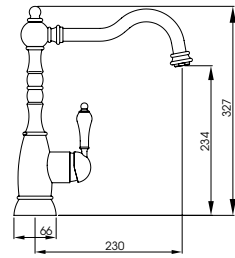

Bayenne Single Lever