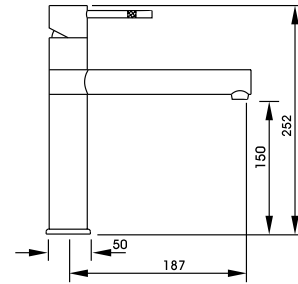

Hydrus Single Lever

AT1088
Chrome
£197

AT1089
Brushed Nickel
£213

Effortlessly control water flow and temperature with this sleek top lever tap

Featuring etched knurling detail on the handle, allowing for better grip but also adding attractive detail