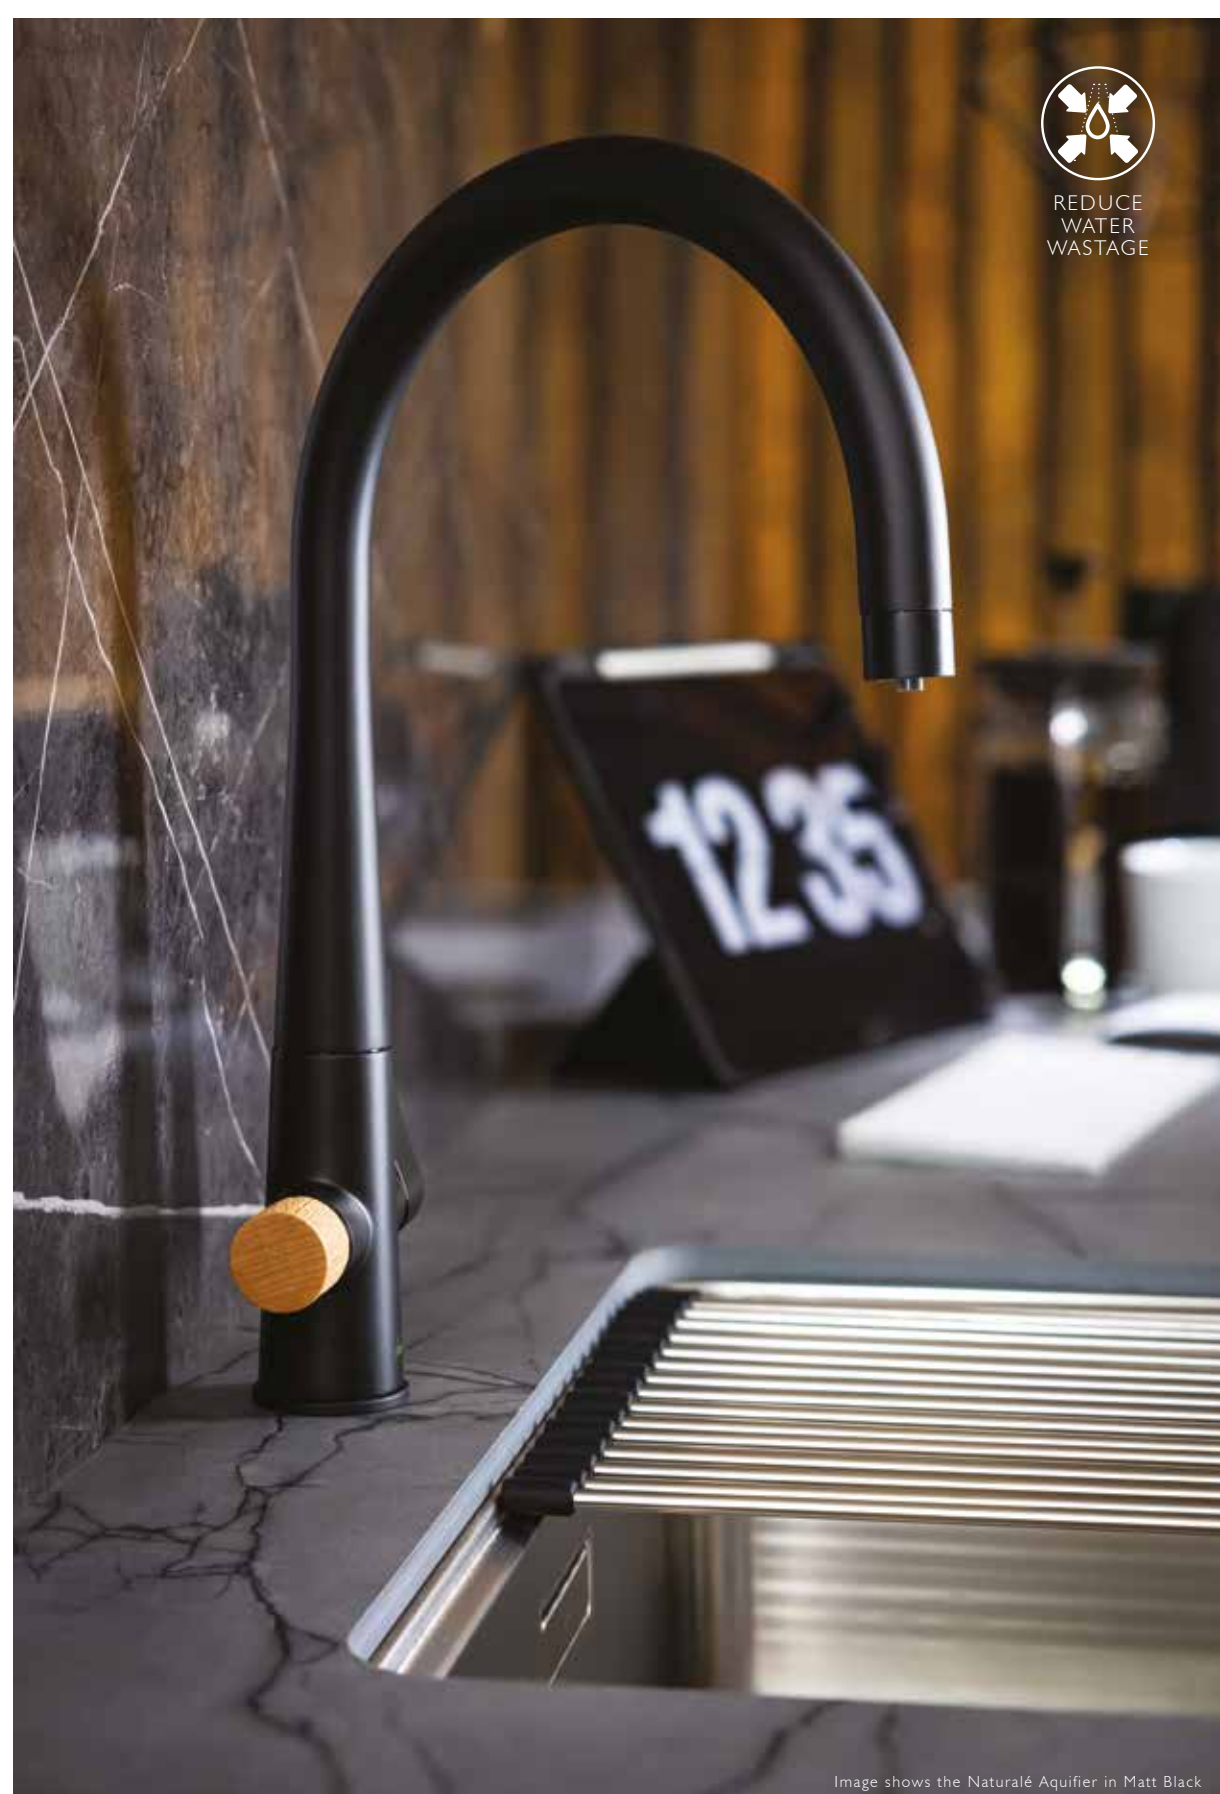

REDUCE
WATER
WASTAGE

NEW

Naturalé
Aquifier

AT2195-F5
Chrome
£499

abode
distinctly

A tap with a conscience, one that is maximal on style and minimal on impact. The Naturalé has been designed and developed by Abode to be our most sustainable tap.

The unique, teardrop lever controls your domestic water with a cold start valve, helping to reduce energy wastage.

Full filter starter kit
supplied

AT2196-F5
Brushed Nickel
£549

AT2197-F5
Matt Black
£589