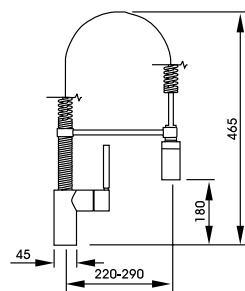

Ratio Professional
pull out

AT1115
Chrome
£571

abode
distinctly

True functionality for ultimate flexibility, making cleaning and rinsing
chores simple

Maintain the look and feel of a professional tap whilst retaining a
relatively compact size

Full specification documents can be found at www.abodedesigns.co.uk