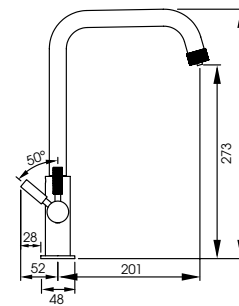

NEW

Industria
Monobloc

PT1196
Brushed Nickel
£749

Overflowing with both industrial inspiration, British design and leading engineering, the Abode Industria is here to revolutionise your kitchen.

Adorned with distinctive, diamond knurled detailing that features on the spout and handles, making it truly unique and exquisite.

Features a two-stage safety handle, simply push the left handle down and pull forward to release the steaming hot water, whenever it's needed.

Easy to change, easy to fit, high quality carbon and resin scale filter & installation pack included that's also part of the filter recycle scheme.