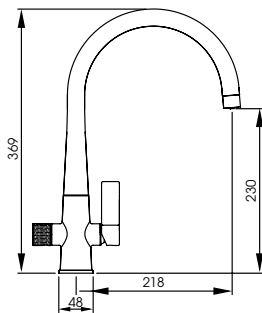

REDUCE
WATER
WASTAGE

NEW

Naturalé
Aquifier

AT2195-F5
Chrome
£499

abode
distinctly

A tap with a conscience, one that is maximal on style and minimal on impact. The Naturalé has been designed and developed by Abode to be our most sustainable tap.