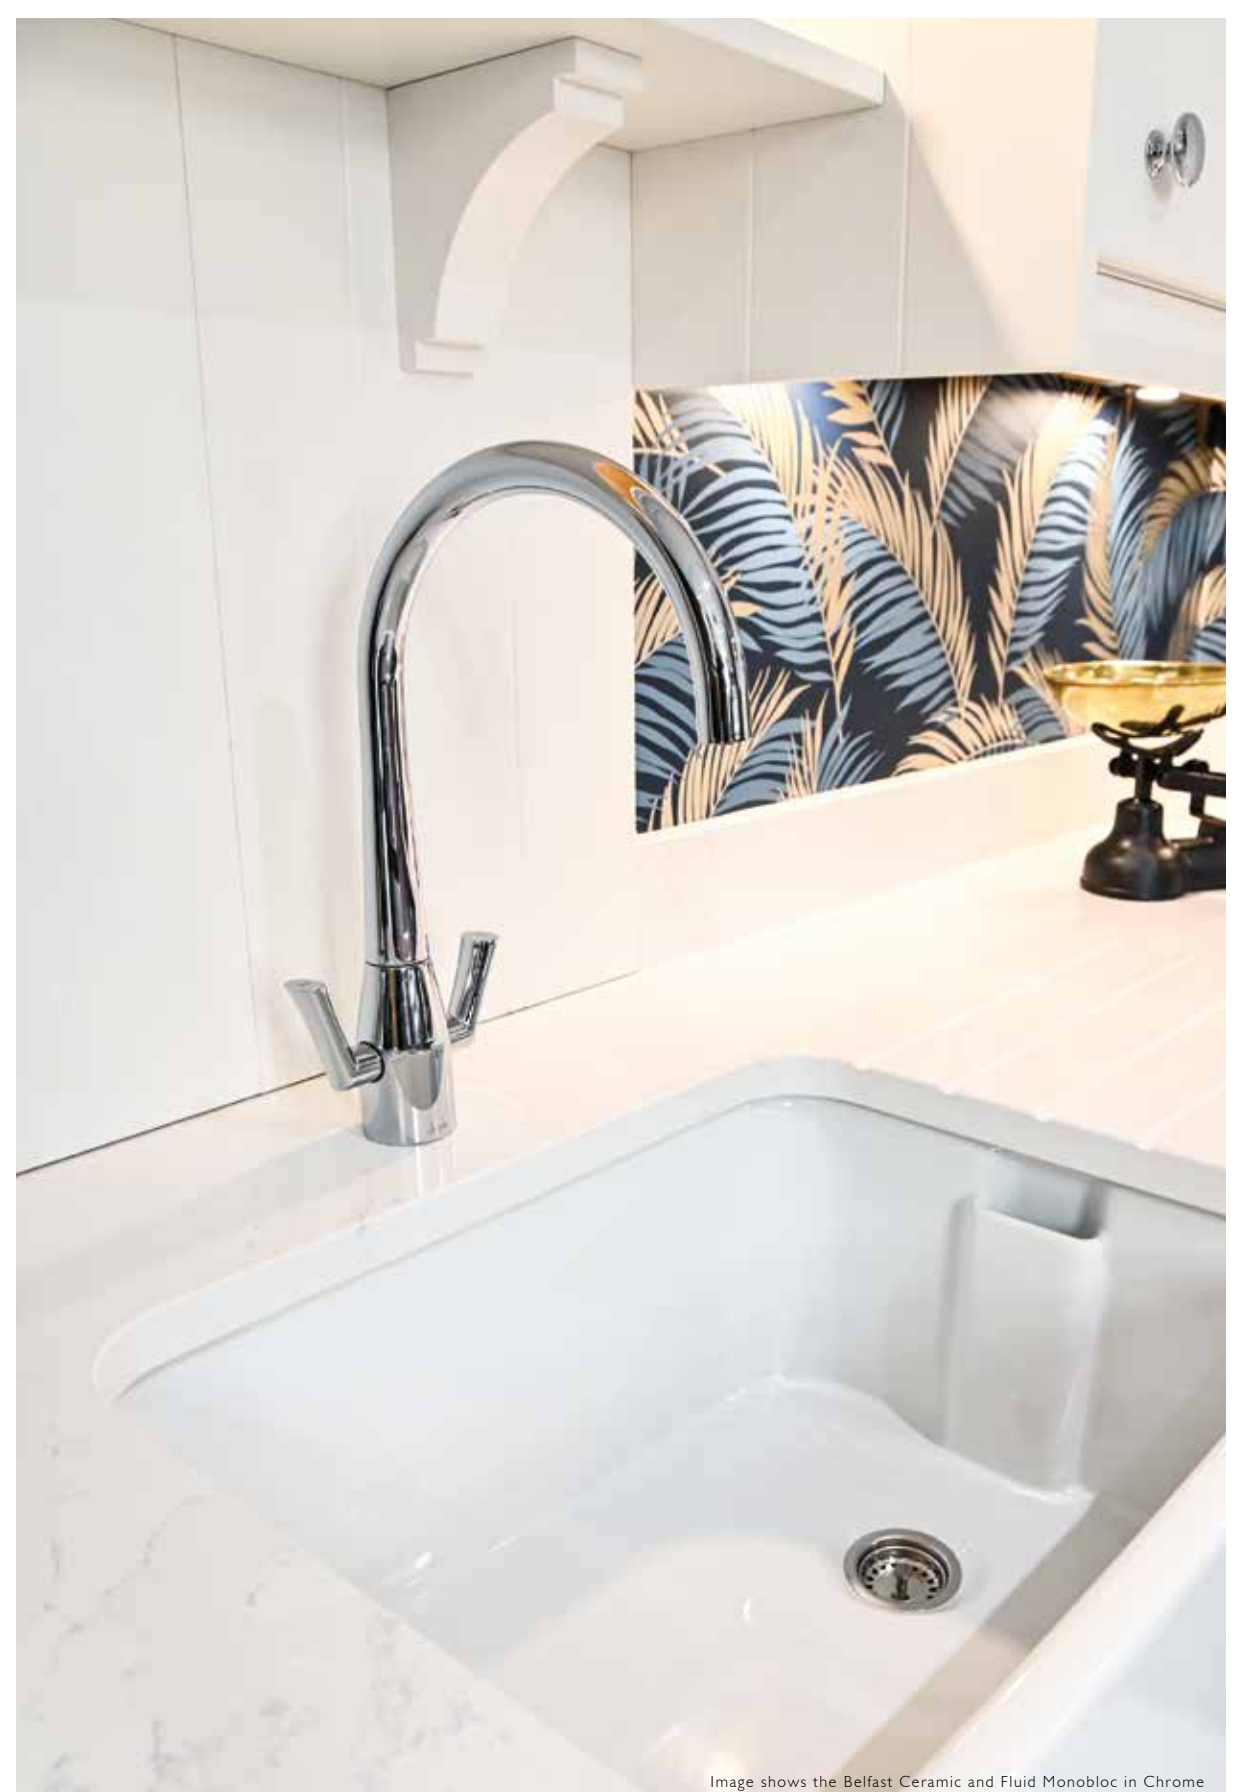

Image shows the Belfast Ceramic and Fluid Monobloc in Chrome