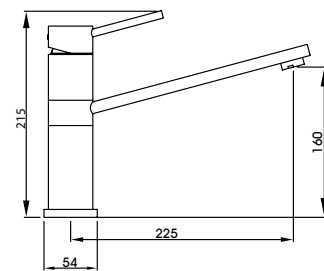

Featuring etched knurling detail on the handle, allowing for better grip but also adding attractive detail

Specto Single Lever

AT1224
Chrome
£201

AT1225
Brushed Nickel
£228

Subtle sweeping design with soft lines and flat planes