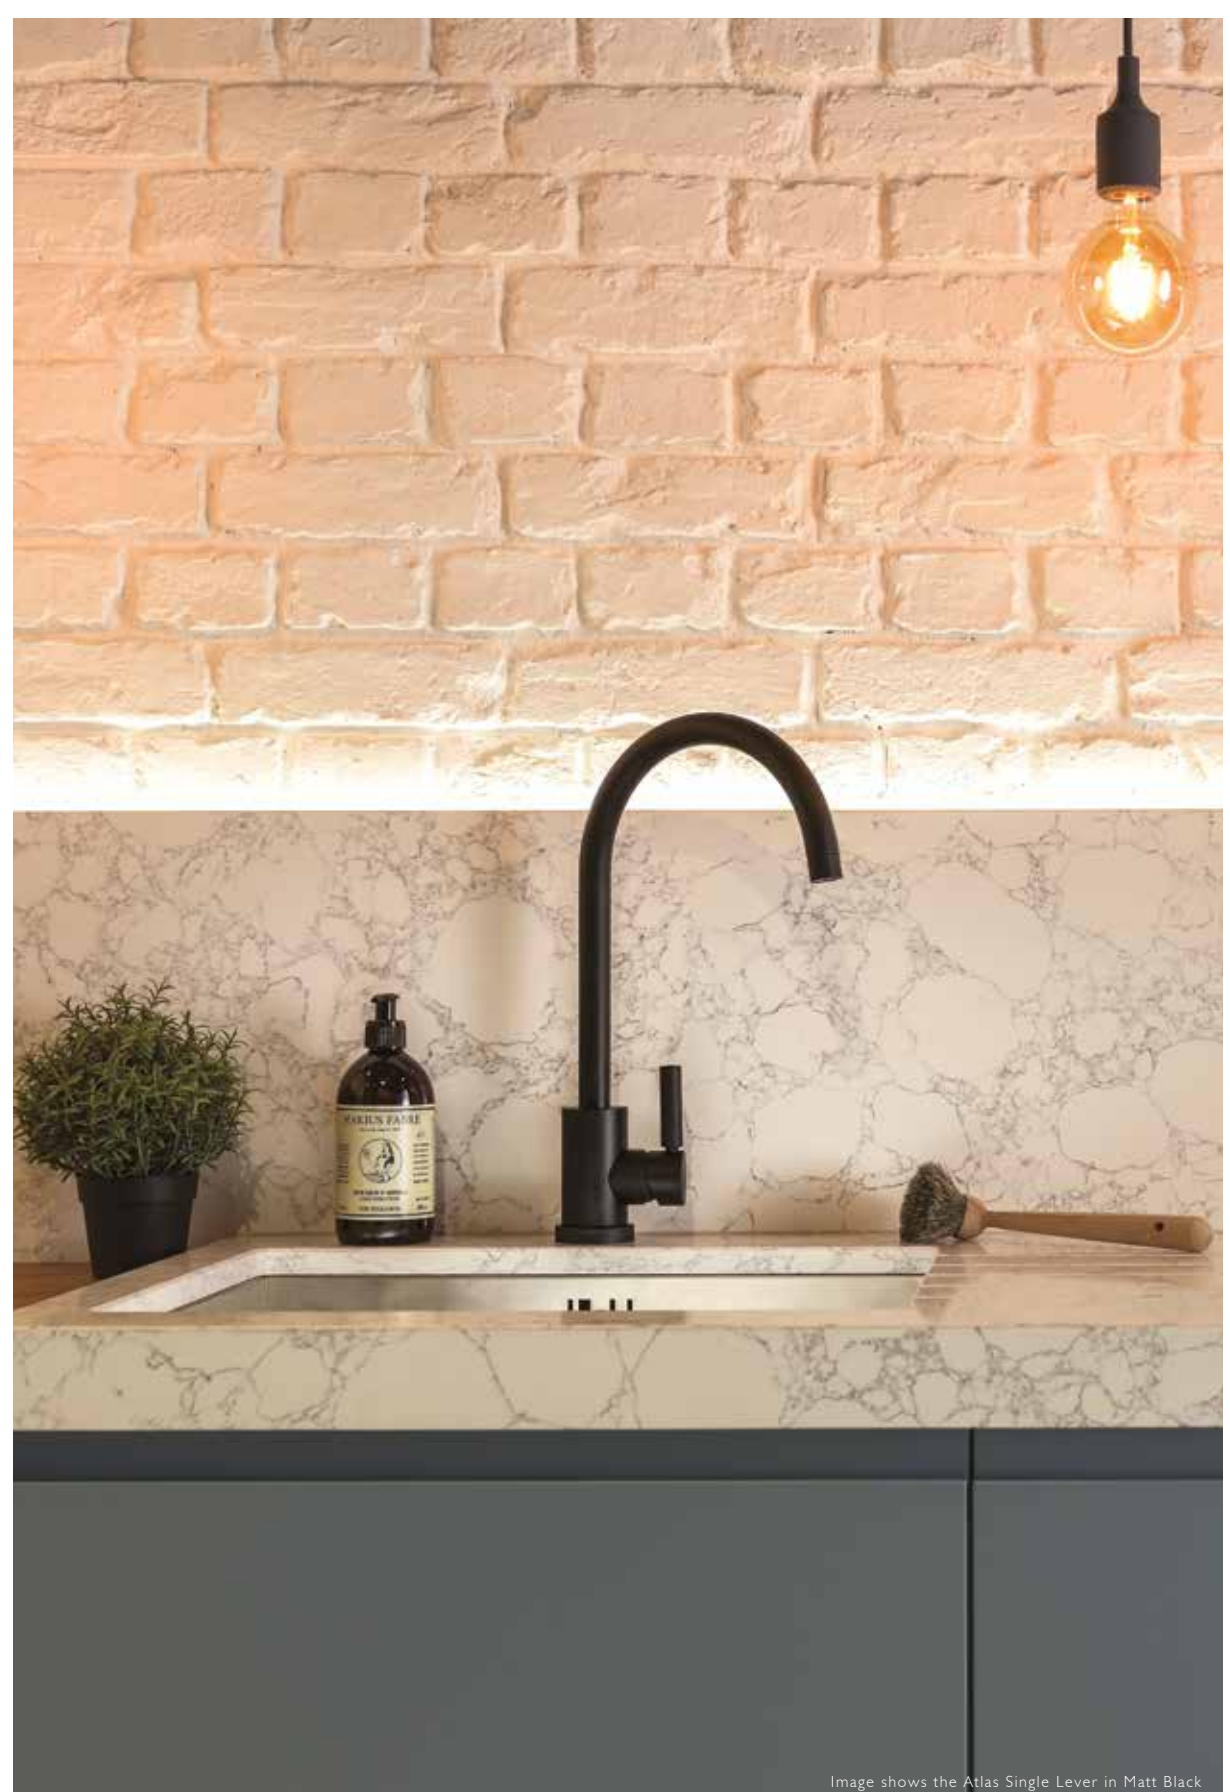

Single lever for effortless single-handed control

Four finishes available, the Atlas single lever family will fit seamlessly in any kitchen design

AT1093
Brushed Nickel
£297

AT2101
Matt Black
£373

AT2102
Brushed Brass
£373

Full specification documents can be found at www.abodedesigns.co.uk

Image shows the Atlas Single Lever in Matt Black

Image shows the New Media Single Lever in Matt Black

New Media
Single Lever

AT1181
Brushed Nickel
£351

Bold and contemporary styling

Smooth, rotating flat planed spout with large square base and minimalist handle design

Three finishes available, including the durable and striking, powder coated matt black finish

AT1180
Chrome
£327

AT1182
Matt Black
£376

Full specification documents can be found at www.abodedesigns.co.uk

Prime
Single Lever

AT1254
Chrome
£202

Modern European styling lends to the curvaceous and organic form of the Prime