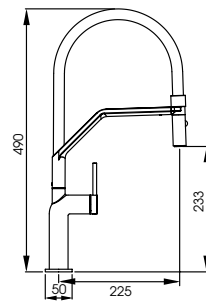

Tubist Professional
pull around with
detachable spray

AT2133
Matt Black
£541

Taking its design cues from the Tubist range, the Professional tap offers greater versatility with a magnetic snap back control for the spout

Using cold start technology, this environmentally design will help save wasted heat and energy

Pull around hose feature, with spray and full flow water features

Durable silicone hose cover in black

Available in stylish and hardwearing matt black finish

Full specification documents can be found at www.abodedesigns.co.uk