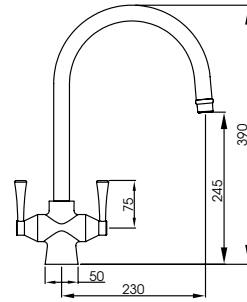

TAPS

WATER FILTER 301

Image shows the Atlas Aquifier in Matt Black

Gosford
Aquifier

AT2005
Chrome
£504

abode
distinctly

The classic Gosford design attributes are maintained but combined with the added benefit of Abode's unique integrated water filtration technology