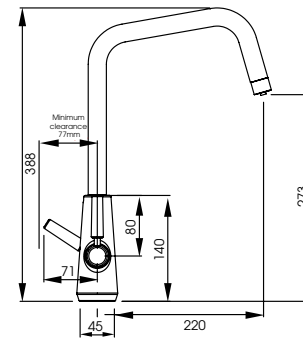

NEW

Scandi-X

PT1300
Matt White
£929

An exclusive design by Abode with a minimalist, organic form and calming colour palette. Inspired by the growing trend in kitchens and interiors for Scandinavian inspired simplicity

Three calming colourways available and FSC approved Beech wood handles

Considered features, with a cold start valve on the hot/cold handle and a 5L per minute flow limiter (optional) included in the box

4 IN 1 functionality to help households limit their consumption of bottled mineral water

Cool touch spout with 180 degree rotation