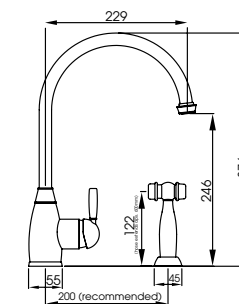

For complete functionality select models with the integrated handspray, delivering any mix of hot and cold water through the handspray.

Full specification documents can be found at www.abodedesigns.co.uk