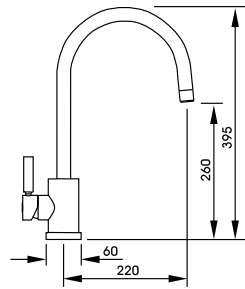

AT2129
Polished Copper
£408

Full specification documents can be found at www.abodedesigns.co.uk

abode

Image shows the Tubist Single Lever in Matt Black

Atlas
Single Lever

AT1092
Chrome
£273

Metal construction throughout. You can feel the quality of the Atlas family of products