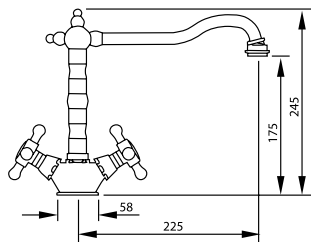

Revolve aerator supplied as standard

Image shows the Melford Monobloc in Chrome

Melford Monobloc

AT1041
Chrome
£229

AT1043
Antique Brass
£274

AT1044
Brushed Nickel
£253

Melford Bridge

AT1045
Chrome
£289