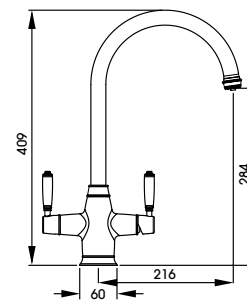

Protrad
Monobloc

PT1190
Chrome
£849

The perfect pairing for an Abode ceramic sink. Our compact PROBOIL.2X boiler sits neatly in a Belfast cabinet.

Pairing timeless, British style with the latest engineering to give you instant access to steaming hot water at the twist of a handle - The ProTrad is a true modern day classic!

Steaming hot water is dispensed via a two stage handle operation, push the left handle down and pull forward to release the steaming hot water.

Each tap is supplied with the temperature controllable, 2L PROBOIL.2X boiler and paired filter to protect your boiler and deliver the perfect hot drink.