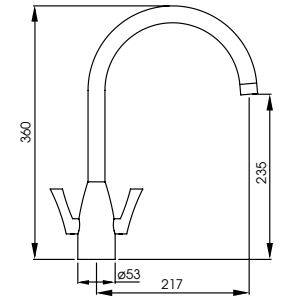

Beautiful organic curves created from solid stainless steel this elegant and durable, monobloc can sit in modern and traditional kitchens alike

Quarter turn handle action for precise flow control

Anti-splash spout design