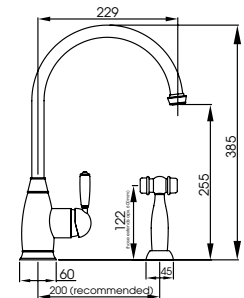

Astbury Single Lever with Integrated Handspray