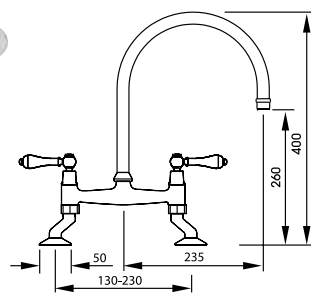

Timeless classic Victorian inspired design

Ceramic style handles with traditional hot and cold indicators
on the end/top of each handle

A balanced combination of age-old values with modern
engineering technology