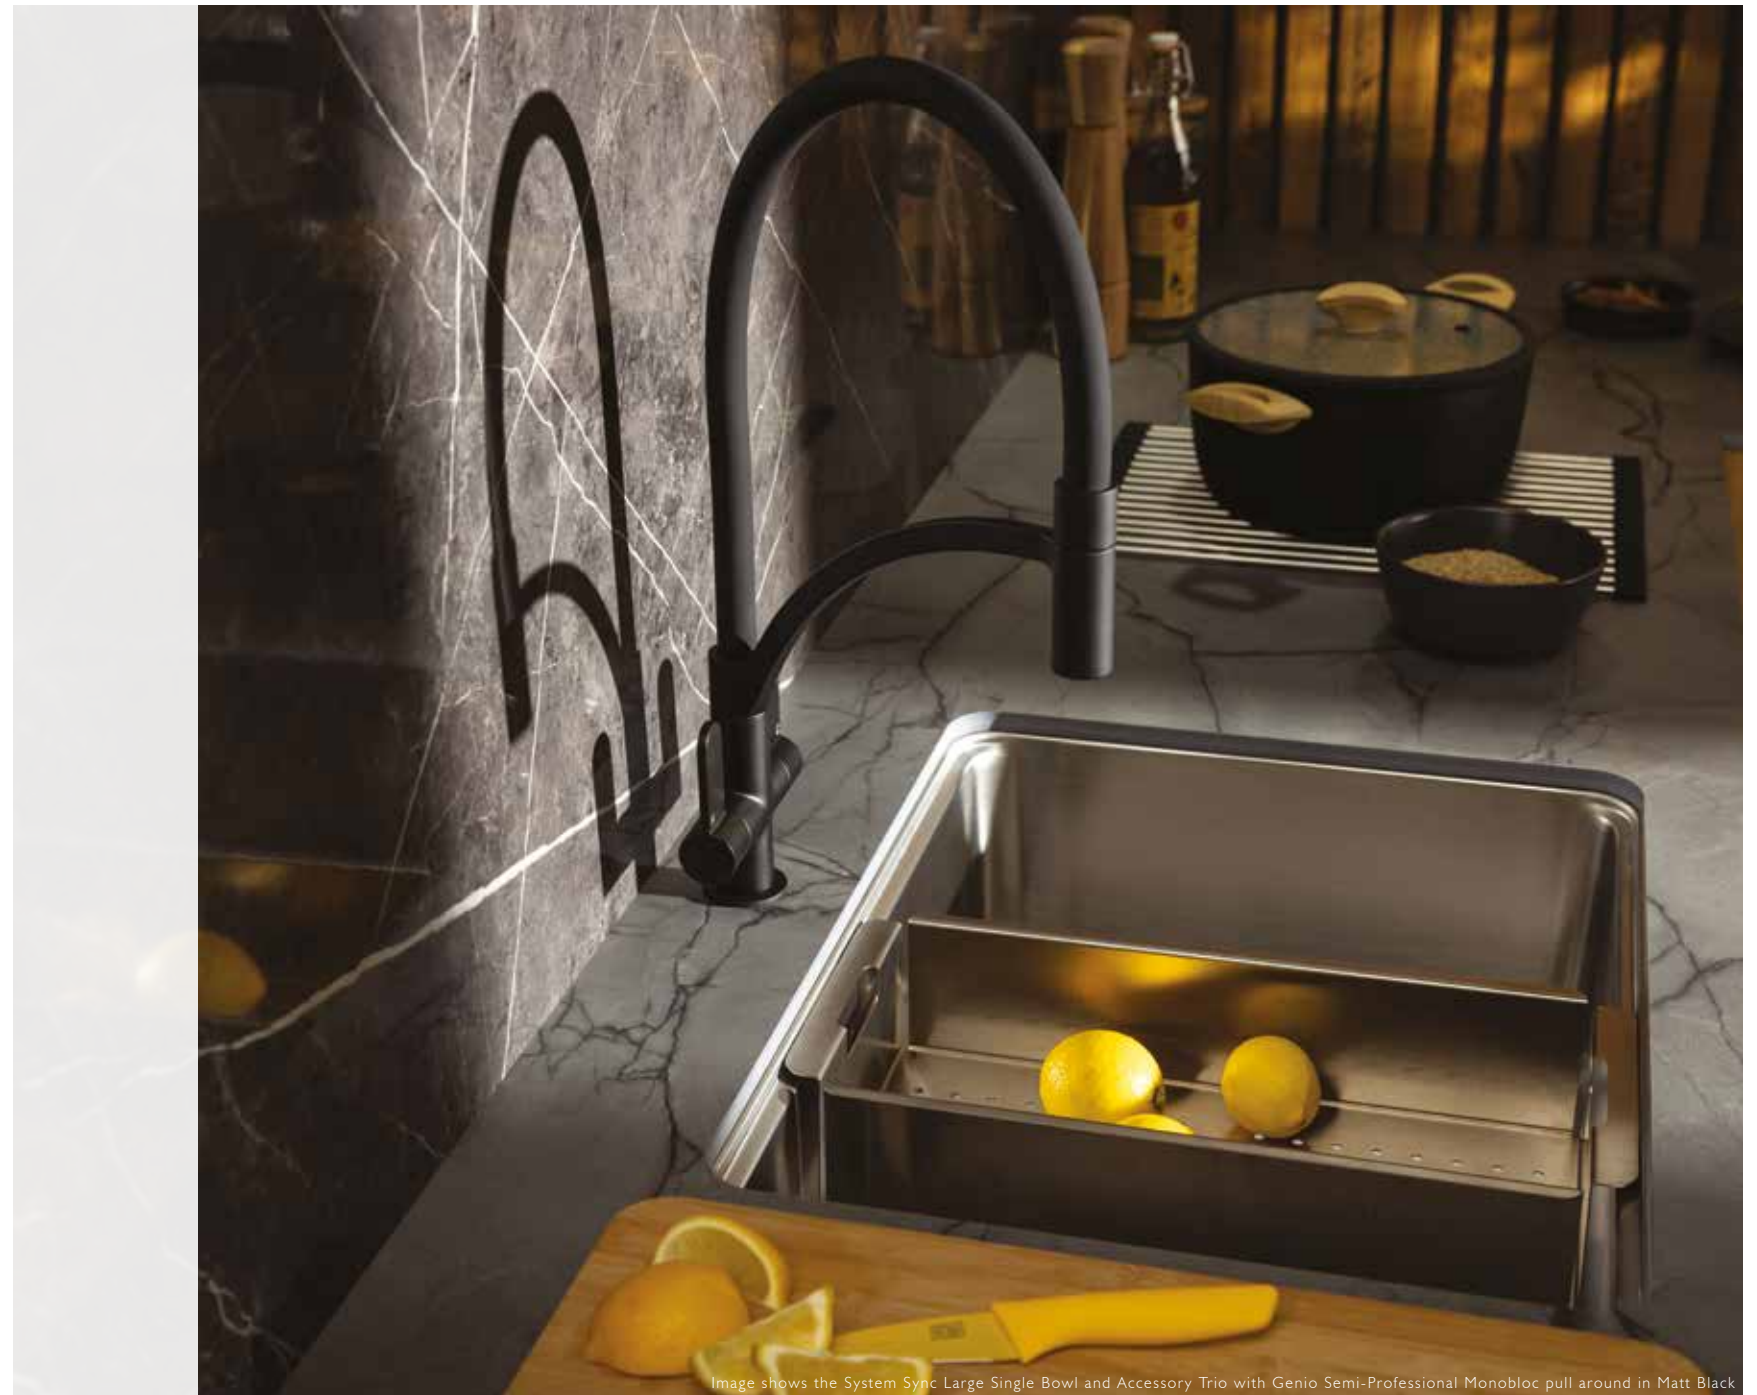

Image shows the System Sync Large Single Bowl and Accessory Trio with Genio Semi-Professional Monobloc pull around in Matt Black

SYSTEM SYNC

The innovative System Sync, designed to work with you and your kitchen.