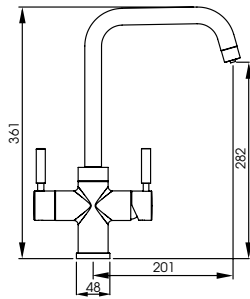

Propure Monobloc
Quad Spout