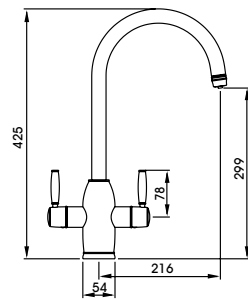

PT1010-2
Brushed Nickel
£1,299

PT1054
Matt Black
£1,349

Image shows the Project 3 Part Mixertap in Matt Black

PRONTEAU™
by obode

4 IN 1 with **PROBOIL.4E**

Province
Monobloc

PT1005-2
Chrome
£1,249

Featuring patented HotKey® technology. The instant steaming hot water is dispensed only when the HotKey is placed against the tap body, optimising safety and making this the ideal option for anyone with dexterity problems or similar.