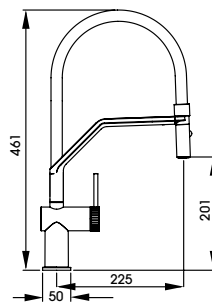

AT2157
Brushed Nickel
£394

AT2159
Matt Black
£423

AT2158
Antique Brass
£412

Full specification documents can be
found at www.abodedesigns.co.uk

abode

Image shows the Fraction Pull Out in Matt Black

Image shows the Fraction Semi Professional in Chrome