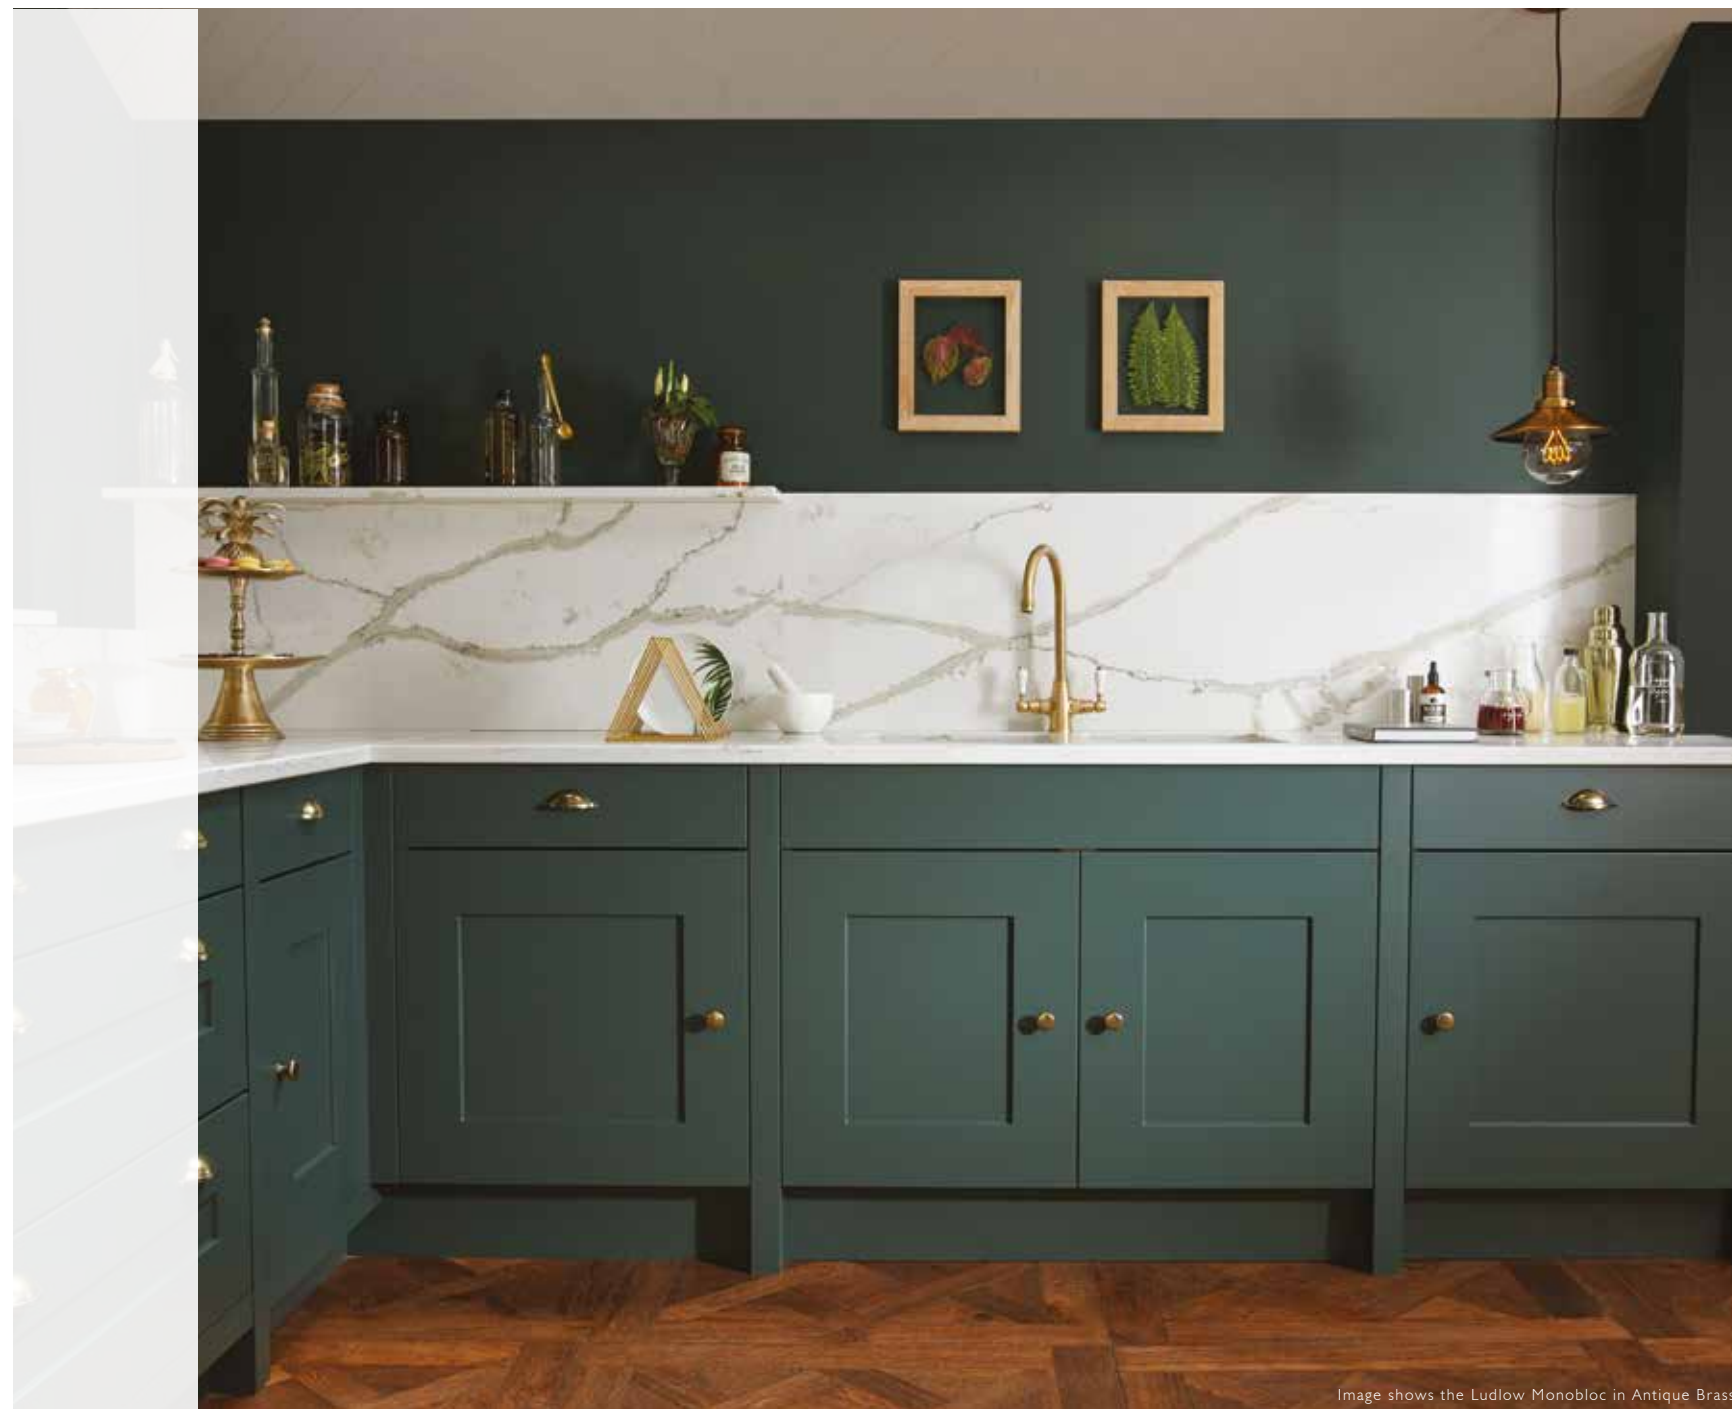

TRADITIONAL TAPS

Inspired by the classic era of British design and manufacturing, this refined selection of distinctive traditional mixertaps will bring truly classic style to your kitchen.

Image shows the Ludlow Monobloc in Antique Brass

TAPS

TRADITIONAL 269