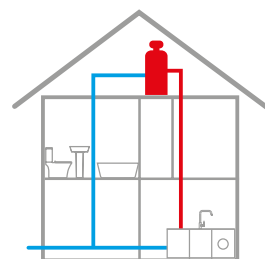

The boiler is typically found in the kitchen

Hot water is delivered instantly and on demand

This system is typically delivers the hot water between 1 and 1.5 bar

You should be free to choose from most of our tap range