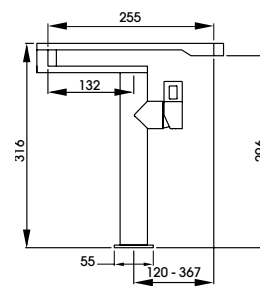

Axial
Pot Filler

AT2078
Stainless Steel
£348

- Pot filler style functionality in a simple to fit deck mounted format
- Easily reach each corner of the sink or fill large pans from the worktop rather than in the bowl due to multiple swiveling spout joints
- Solid 304 stainless steel construction
- Unique, innovative and practical design
- Delivers hot, cold & mixed temperature water

The Axial can be deck or sink mounted