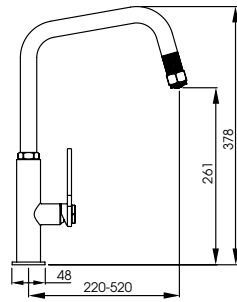

HEX
Single Lever Pull Out

AT2088
Brushed Nickel
£498

Premium quality brass construction

Striking industrial chic design with hexagonal features and cross hatched knurling detail on the tip of the spout

Pull out hose for additional functionality (no spray function)

Energy efficient cold start function

Full specification documents can be found at www.abodedesigns.co.uk