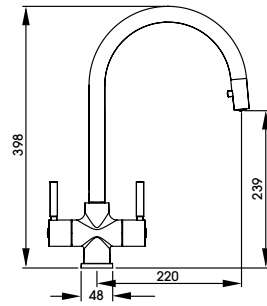

Zest
Monobloc Pull Out

AT2164
Chrome
£303

abode

A balanced monobloc design with the added benefit of inbuilt functionality

Zest has a hidden pull out. The discreet hose is hidden away and located by a small toggle at the back of the spout maintaining the design lines of the product

The perfect helping hand for common rinsing tasks