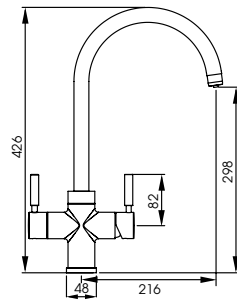

Scan to view
video showing
the Propure
in action on
our YouTube
channel.

Image shows the Propure 4 IN 1 Monobloc in Brushed Brass

Propure Monobloc
Swan Spout

PT1150
Chrome
£899

more Style: Contemporary aesthetic