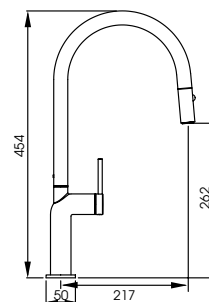

AT2130
Brushed Nickel
£480

abode
distinctly

Modern European styling lends everything to the curvaceous and organic form of Tubist

Using cold start valve technology, the environmentally friendly design will help save heat and wasted energy

Integrated pull down spray function, offering full or spray water functions

Three finishes available: Brushed Nickel, Matt Black & Polished Copper