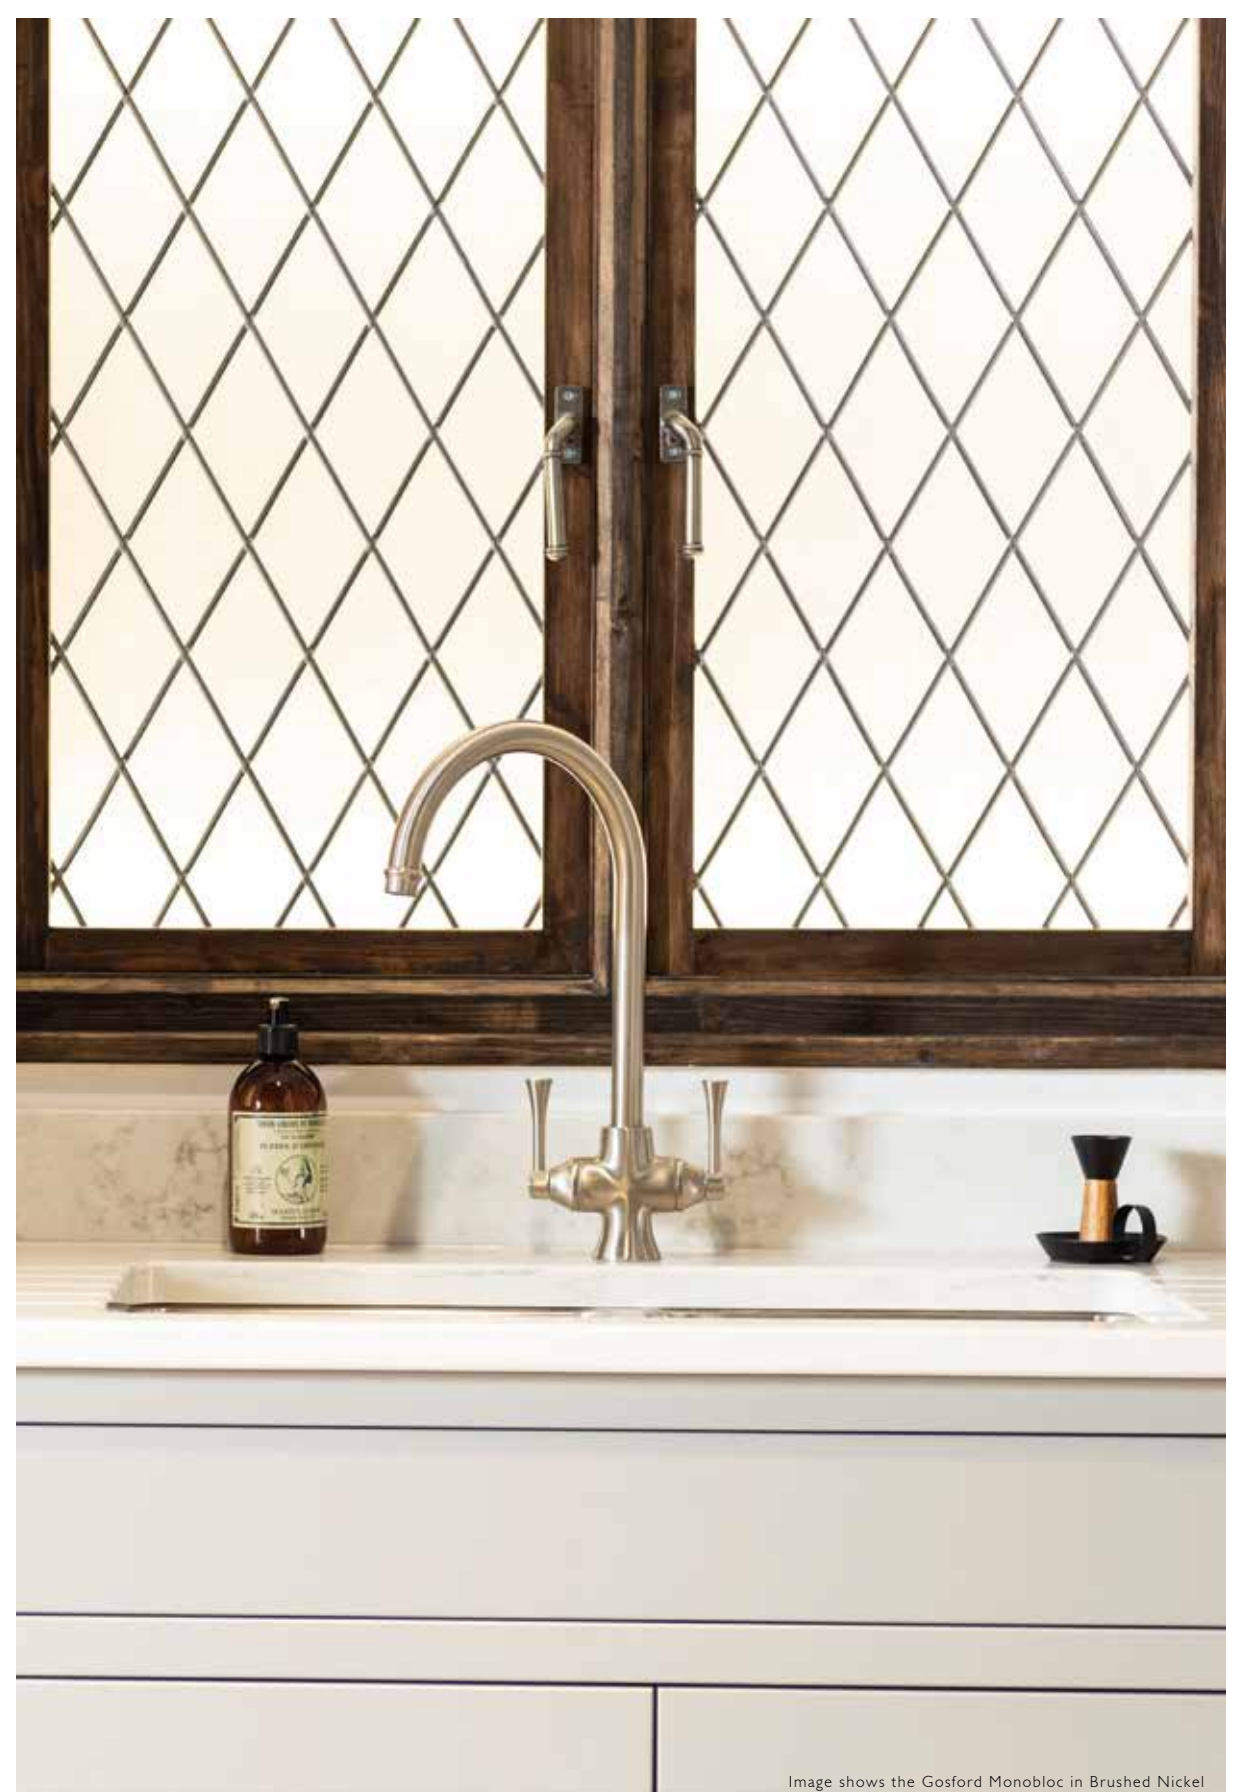

The classic Gosford design attributes are maintained but combined with the added benefit of Abode's unique integrated water filtration technology

The flow of hot, cold and filtered water goes through the same spout and using just two handles

Traditionally styled hot, cold and pure indicators on top of the handles

Push the cold lever back for filtered water

Full filter starter kit
supplied

AT2006
Brushed Nickel
£528