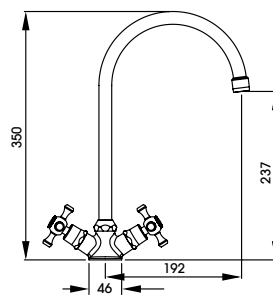

Burford Monobloc

Inject simple, yet sophisticated traditional design into the kitchen with the Burford

The handles feature quarter turn ceramic disk valves for ease of use

Traditional hot and cold indicators feature on the cross handles

Available in three finishes including the popular Antique Brass