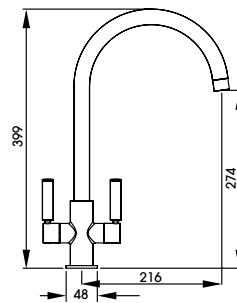

Globe Monobloc

AT2138
Chrome
£211

abode

Perfectly balanced. A classic looking monobloc design sure to provide the perfect finishing touch in a variety of kitchen designs

Contemporary handle styling with hot and cold indicators on the top of each handle

Choose from four of our most popular finishes