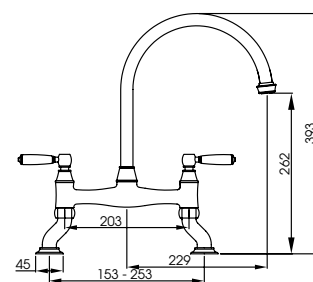

Astbury
Bridge

AT3072
Forged Brass
£606

The perfect addition to those seeking authentic traditional style

Quarter turn handle action for precise flow control

Real ceramic handles and adjustable centre inlets to fit any sink