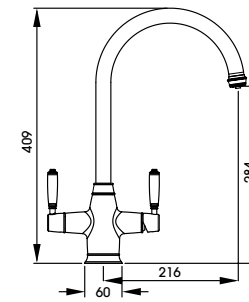

Protrad
Monobloc

PT1193
Chrome
£949

The perfect pairing for an Abode ceramic sink. Our compact PROBOIL.2X boiler sits neatly in a Belfast cabinet.

Pairing timeless, British style with the latest engineering to give you instant access to steaming hot water at the twist of a handle - The ProTrad is a true modern day classic!

Steaming hot water is dispensed via a two stage handle operation, push the left handle down and pull forward to release the steaming hot water.

Each tap is supplied with the temperature controllable, 2L PROBOIL.2X boiler and paired filter to protect your boiler and deliver the perfect hot drink.