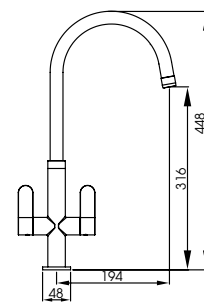

Image shows the Zero 1.5 Bowl in Black Metallic Granite and Linear Nero Monobloc

Linear Nero
Monobloc

AT1184
Chrome & Black
£327

abode

Bold and contemporary styling with a tall swan spout for great practicality