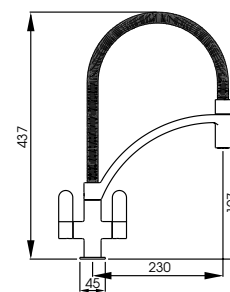

Genio Semi-Professional
Monobloc pull around

AT2071
Chrome
£384

Semi-professional style mixer with detachable pull around spout feature, perfect for rinsing down and filling pans

Metal flexible hose for a truly professional look

Now available in a striking power coated matt black finish

AT2183
Matt Black
£515

Full specification documents can be found at www.abodedesigns.co.uk