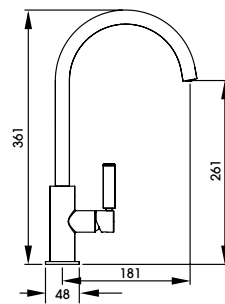

Globe
Single Lever

AT2146
Chrome
£209

abode

Perfectly in proportion. The slim body and sleek swan spout are the perfect combination

Discreet hot and cold indicators

Available in four finishes to perfectly compliment an array of kitchen designs