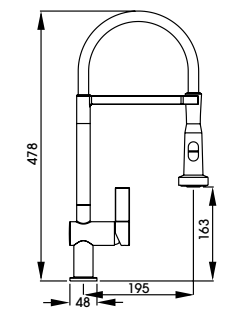

Features pull around, switchable spray function, perfect for rinsing and cleaning tasks

Professional style, an ideal kitchen addition for the keen cook or baker

Ceramic disc valve technology for ultra smooth water flow and temperature control

Full specification documents can be found at www.abodedesigns.co.uk