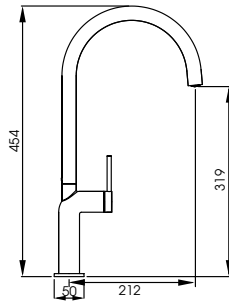

AT2114
Polished Copper
£360

Full specification documents can be found at www.abodedesigns.co.uk

Tubist

AT2127

Brushed Nickel

£360

abode
distinctly

Modern European styling lends everything to the curvaceous and organic form of the Tubist