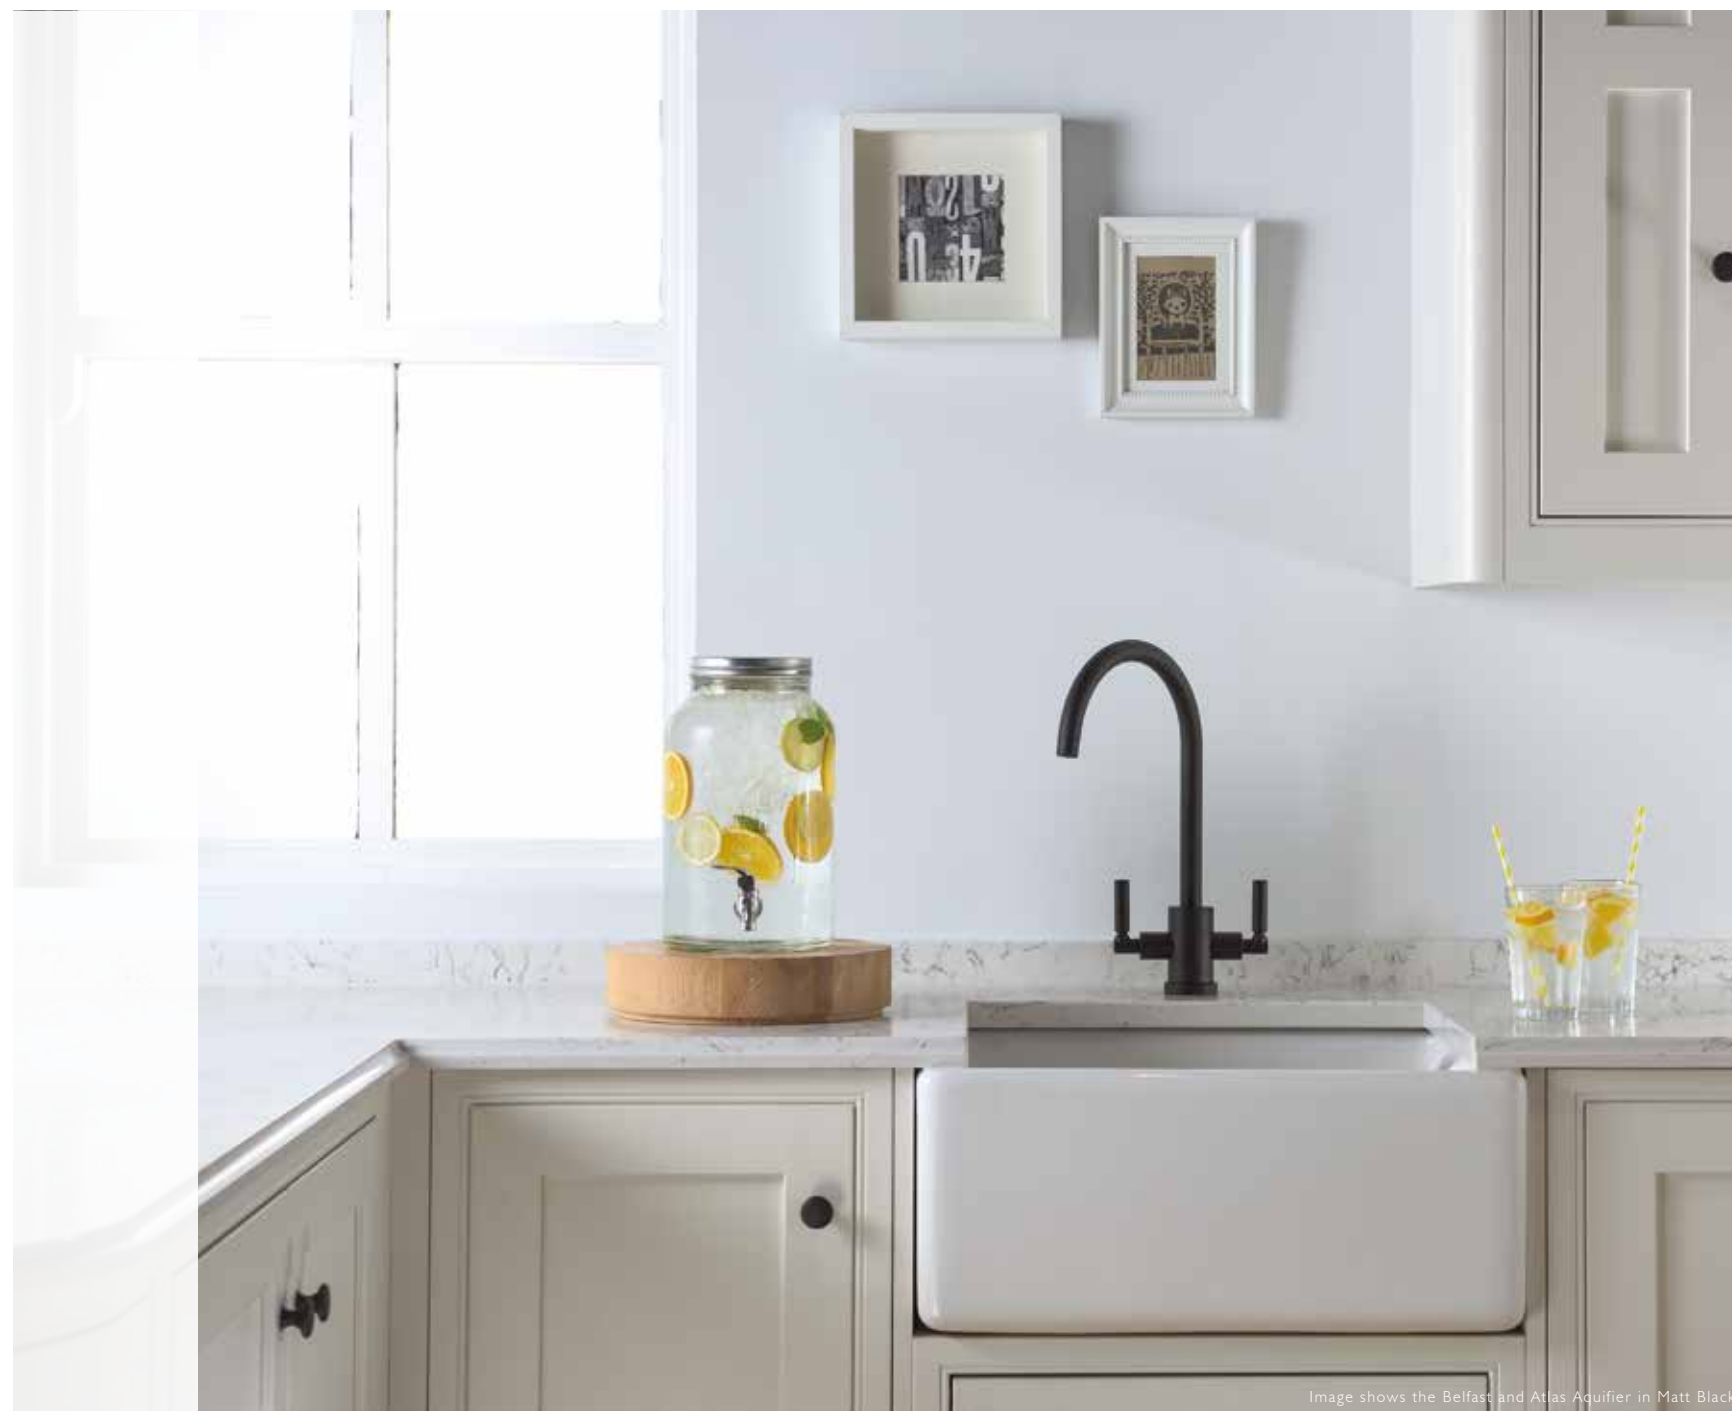

The Abode Aquifier range features popular designs from our tap range as well as exclusive designs with the added benefit of a dedicated filtered water function – straight from the tap.

Image shows the Belfast and Atlas Aquifier in Matt Black