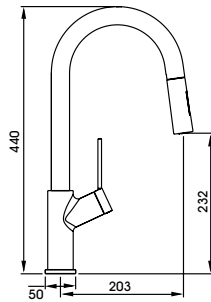

Virtue Nero Pull Out
with spray

AT1244
Chrome
£434

The contrasting black flexible spout makes it the perfect choice
for coordinating with other elements in the kitchen

With the added functionality of a pull-out hose with spray for
those harder to reach places

The unique 'V' shaped body and handle design of the Virtue
tap gives it a truly iconic look

Full specification documents can be found at www.abodedesigns.co.uk

abode