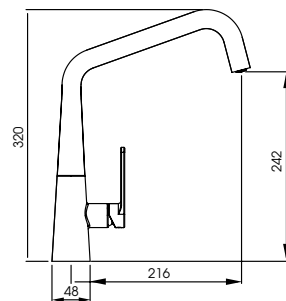

Coniq S

AT2113
Black Nickel
£360

abode
distinctly

Strong, bold and brave styling epitomises this design

Using the latest manufacturing techniques, this model integrates a hidden cache aerator into the functional and modern spout design

Available in two luxury finishes – Polished Copper and Black Nickel, offering a mirrored Chrome effect to match plug points and sockets