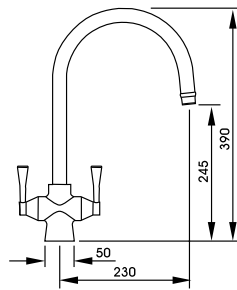

Gosford
Monobloc

AT1019
Chrome
£261