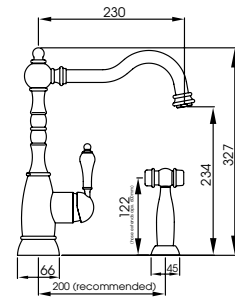

Bayenne Monobloc

AT3024
Chrome
£510

The fine and sophisticated detailing on this traditional monobloc includes hot and cold indices on the quarter turn handles offering precise flow control

Classic French design, available in three finishes