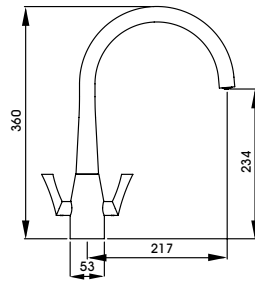

Fluid
Monobloc

AT1169
Chrome
£300

abode
distinctly

The name says it all. Fluidity of the design lines is the essence of this collection

Distinctive handle styling to add eye-catching detail to your kitchen design

Equally at home in classic or contemporary kitchen interiors alike