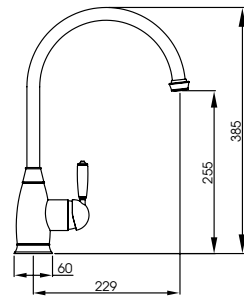

Astbury Single Lever