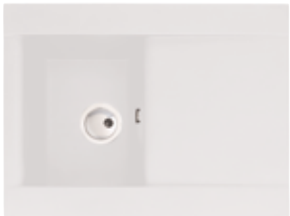

Single bowl and drainer
[reversible]

AW3001
Black Metallic Granite  
£428

AW3101
White Granite
£434

length 716mm
width 540mm
depth 205mm
bowl 1 capacity 10.46L
min base unit 450mm

1.5 bowl and drainer
[reversible]