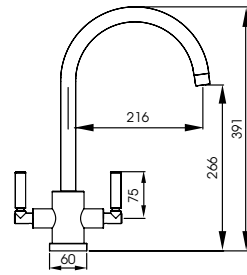

Seeing is believing when it comes to the Atlas family. This best selling, sturdy monobloc has a brass construction so you can immediately appreciate the amount of material and craftsmanship that's gone into its design.

Atlas
Monobloc

AT1053
Chrome
£273