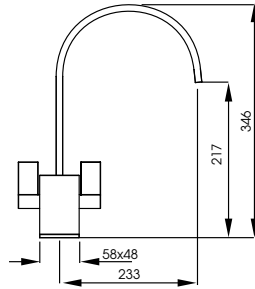

Atik
Monobloc

ATI 148
Chrome
£405

abode
distinctly