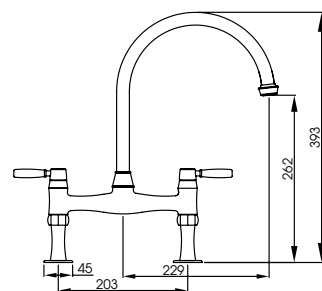

Brompton Monobloc
with Integrated Handspray

AT3013
Chrome
£562

AT3015
Pewter
£616

With its smooth lines, curvaceous body and sleek handle detailing, this design classic will sit perfectly in a variety of kitchen styles

For complete functionality the integrated handspray delivers any mix of hot and cold water through the handspray

Brompton Bridge

AT3020
Chrome
£490

AT3022
Pewter
£532

A modern reflection of the classic themes of vintage British design

Imposing style will grace all kitchens

Modern quarter turn handles are housed on sleek styled, fluted legs adding welcome detailing to this elegant mixertap