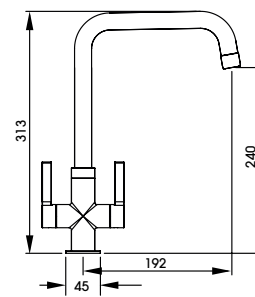

Pico
Quad

AT2134
Chrome
£163

abode

Quad spout version of the popular long standing Pico range
Keeping the key design details of Pico, with the contemporary lift
the quad spout options gives
Four finishes available to perfectly complement key kitchen
accessories/appliances