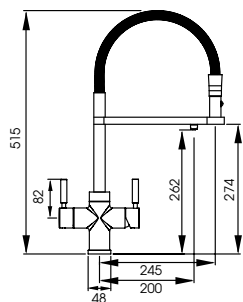

PRONTEAU™
by **abode**

3 IN 1 with **PROBOIL.2X**

Professional
Monobloc

PT1122
Chrome
£949