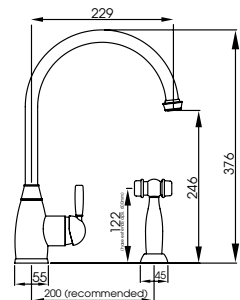

Full specification documents can be found at www.abodedesigns.co.uk

Brompton Monobloc
with Integrated Handspray

AT3013
Chrome
£562

AT3015
Pewter
£616

With its smooth lines, curvaceous body and sleek handle detailing, this design classic will sit perfectly in a variety of kitchen styles