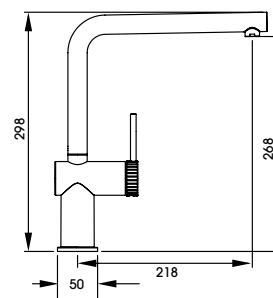

Fraction
Single Lever

AT2152
Chrome
£248

abode

The 90-degree angled spout provides sharp yet sophisticated style

Elongated, slim single lever handle for ultimate ease of use

Industrial cog style handle with discreet hot and cold indicators

Available in four finishes, get the perfect finishing touch every time