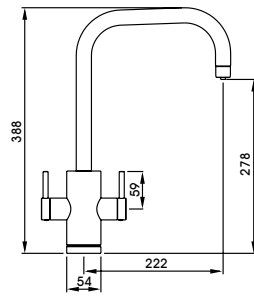

Project
Monobloc

PT1003-2

Chrome

£1,149

Featuring patented HotKey® technology. The instant steaming hot water is dispensed only when the HotKey is placed against the tap body, optimising safety and making this the ideal option for anyone with dexterity problems or similar.

Stylish quad spout makes this the perfect option for contemporary kitchens.

4 IN 1 functionality; domestic hot & cold, instant steaming hot and filtered cold water.

Supplied with the NEW PROBOIL.4E boiler and premium water optimisation filter.