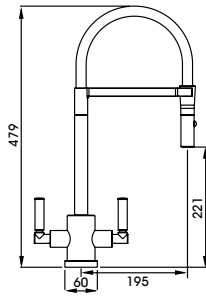

AT1247
Chrome
£432

AT1248
Brushed Nickel
£456

Perfectly complement the décor of your kitchen with chrome or brushed nickel options with a black hose

Distinctive monobloc option