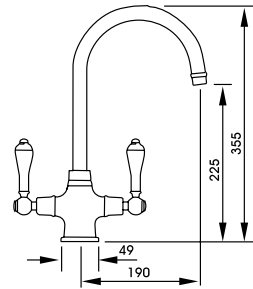

Ludlow
Monobloc

AT1026
Chrome
£239