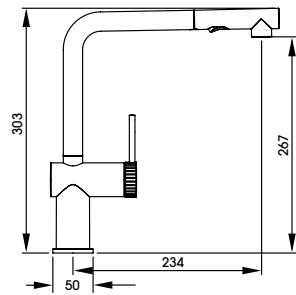

AT2155
Matt Black
£326

AT2154
Antique Brass
£316

Full specification documents can be found at www.abodedesigns.co.uk

Fraction
Pull Out

AT2156
Chrome
£315

Industrial style with the added functionality of a pull-out spray feature