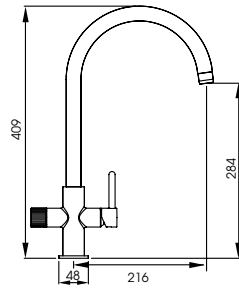

Turn the middle lever clockwise for filtered water

Full filter starter kit supplied

Puria
Aquifier

AT2042
Chrome
£360

Abode lead the market in innovative filter water taps and the latest addition to the range is no exception