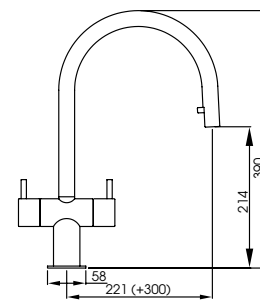

Hesta Monobloc Pull Out

AT1205
Chrome
£446

Contemporary monobloc with hidden functionality, allowing easy cleaning of those hard to reach areas

Pull out formed from a grey Nylon hose. Set the pullout length you require using the counterbalance weight under the sink