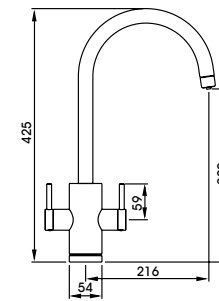

Profile
Monobloc

PT1001-2

Chrome

£1,149

Featuring patented HotKey® technology. The instant steaming hot water is dispensed only when the HotKey is placed against the tap body, optimising safety and making this the ideal option for anyone with dexterity problems or similar.

Sleek swan spout is perfect for traditional and contemporary kitchens alike.

4 IN 1 functionality; domestic hot & cold, instant steaming hot and filtered cold water.

Supplied with the NEW PROBOIL.4E boiler and premium water optimisation filter.