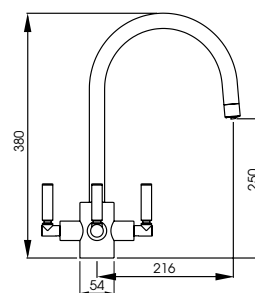

Orcus 3 Way Aquifer

AT2072
Chrome
£480

- Dedicated hot, cold and filter control handles
  (filter control at the front of the tap)
- Dedicated filtered water pathway (doesn't share with hot & cold)
- Anti-splash spout design