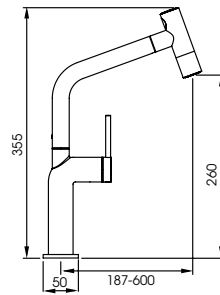

Building on the success of the Tubist collection this uniquely styled tap adds an intuitive, ergonomic spray functionality in addition to the normal aerated water flow. Ideally suited to those looking for improved practicality without compromising on style, the Tubist T will be as easy in the hand as it is on the eye.

Tubist T
Pull Out Spray

AT2190
Chrome
£449

abode
distinctly

Ergonomic 'T' spray functionality for effortless flicking between standard and spray settings

Cool touch sprayhead for hot spraying practicality

Cold-start, ceramic disc technology: Mitigates unnecessary boiler operation and removes handle-to-wall interference

Bubble-Tec aerated water for improved water efficiency and reduced splashing

Supple-flex hose for enhanced pliability with 60cm reach, permitting access to the corners of the largest format sinks