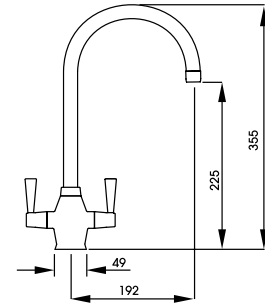

Astral Monobloc

AT1156
Chrome
£211

AT1157
Brushed Nickel
£228

Classic styling suitable for contemporary and traditional settings alike

The distinctive body of the Astral is framed by the elegant swan spout and tapered handles