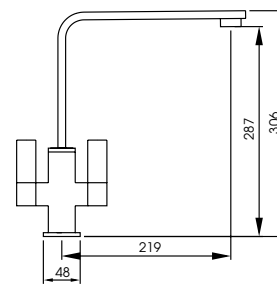

abode

Image shows the Belfast Ceramic and Fluid Monobloc in Chrome

Image shows the Matrix R15 1.5 Bowl and Quantic Monobloc in Chrome

Quantic
Monobloc

AT2070
Chrome
£248

abode
distinctly

Contemporary styling perfectly blending round and square forms