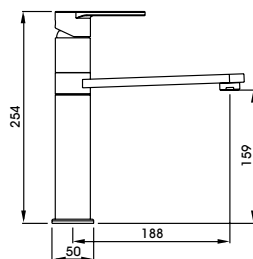

AT1180
Chrome
£327

AT1182
Matt Black
£376

Full specification documents can be found at www.abodedesigns.co.uk

Prime
Single Lever

AT1254
Chrome
£202

Modern European styling lends to the curvaceous and organic form of the Prime