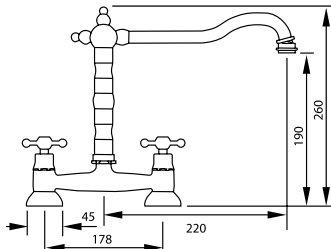

AT1048
Brushed Nickel
£313