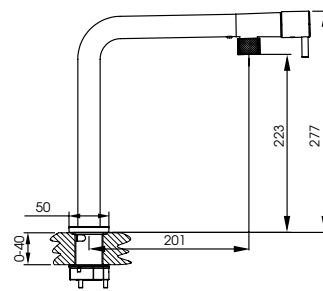

Agilis
Single Lever

AT2184
Chrome
£365

With innovative upfront control, Agilis makes for improved practicality and ease of use.
Distinctly Agile

Flick on /off with swipe of the hand – ideal for limiting touch when hands are dirty

Upfront controls makes reaching the handle easier

On trend colourways with minimalist styling, distinctly different to any other Abode tap

Knurled detail at aerator casing providing a touch of industrial styling

Neoperl Aerator for reduced splashing and water consumption