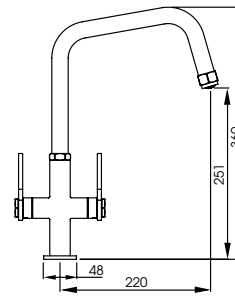

HEX
Monobloc

AT2091
Brushed Nickel
£421