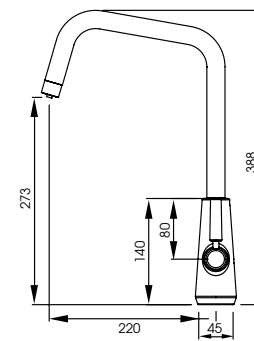

NEW

Scandi-E

PT1043
Matt White
£1,249

An exclusive design by Abode with a minimalist, organic form, inspired by the growing trend in kitchens and interiors for Scandinavian inspired simplicity, minimalism and functionality

Instant hot water is delivered safely using the patented HotKey. Filtered cold water is delivered via the unique push button

Three calming colourways available and FSC approved Beech wood

Considered features, with a cold start valve on the hot/cold handle and a 5L per minute flow limiter (optional) included in the box

Cool touch spout with 180 degree rotation