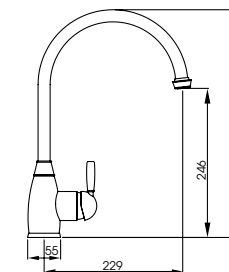

Handspray models come with independent handspray for cold water spray only

Brompton Single Lever

A3016
Chrome
£375

AT3018
Pewter
£413

The smooth action of the single lever handle makes for effortless control and precision flow