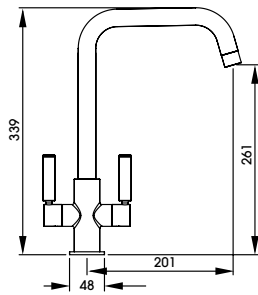

Full specification documents can be found at www.abodedesigns.co.uk

Globe Quad
Monobloc

AT2142
Chrome
£217

A contemporary twist. The addition of a quad spout gives this sleek design a modern edge

Contemporary handle styling with hot and cold indicators on the top of each handle