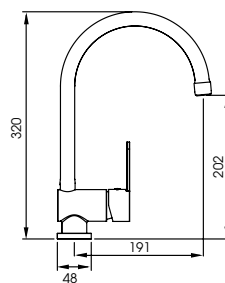

Image shows the Oriel Single Bowl in Black Granite and Czar Single Lever

Czar
Single Lever

AT1241
Chrome
£143

abode

The swan neck spout of the Czar gives it an elegant and contemporary design

Achieve precision water control at the touch of a single lever