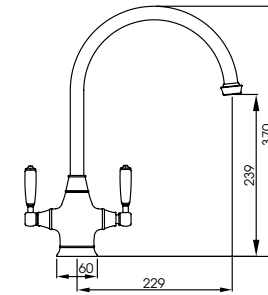

AT3004
Chrome
£386

AT3006
Pewter
£427

AT3070
Forged Brass
£465

The perfect addition to an understated, traditional kitchen design. Single lever design for smooth single handed control makes this Astbury product as functional as it is sleek.

Astbury Monobloc

AT3002
Pewter
£448

Sleek, traditional styling embodied. Featuring real ceramic handles with smooth, quarter turn function.