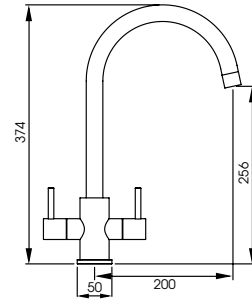

Balanced, contemporary monobloc styling with the well-loved benefits of stainless steel

Ceramic disk valve technology for super smooth flow and temperature control

Fitted with an anti-splash aerator for a premium finish