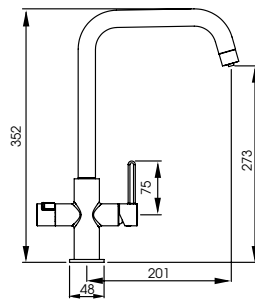

Prothia
Quad Spout

PT1140

Chrome
£649

The Prothia features a stylish, single side lever, blends square and round lines and a quad spout to create a sleek design with a modern edge, with the additional functionality of steaming hot water delivered safely through our cool touch spout.

This slimline 3 IN 1 tap is currently the slimmest of its kind in the market.

The steaming hot water is operated by the two stage handle lock on the left. This must be pushed left and held whilst turning the handle back to safely dispense the steaming hot water.

Full specifications are available at www.pronteau.co.uk

Scan to view
video showing
the Prothia
in action on
our YouTube
channel.