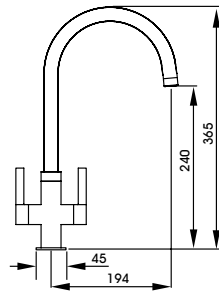

Pico
Monobloc

AT1226
Chrome
£148