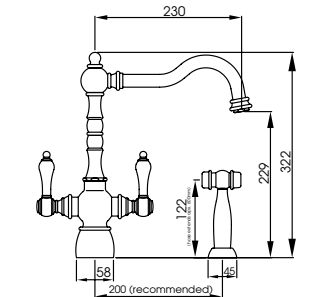

Bayenne Monobloc with Integrated Handspray

AT3025
Chrome
£690

AT3086
Century Copper
£789

For complete functionality select models with the integrated handspray, delivering any mix of hot and cold water through the handspray.