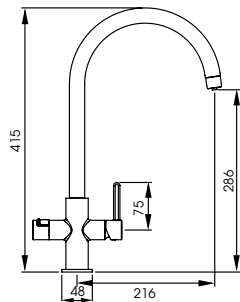

Prothia
Swan Spout

PT1130
Chrome
£649

more Style: Contemporary slimline aesthetic

more Choice: 5 finishes and 2 designs

more Control: Digital boiler interface with filter change indication

more Simplicity: Simple colour coded toolless installation and commissioning

more Safety: Dual stage safety handle for peace of mind